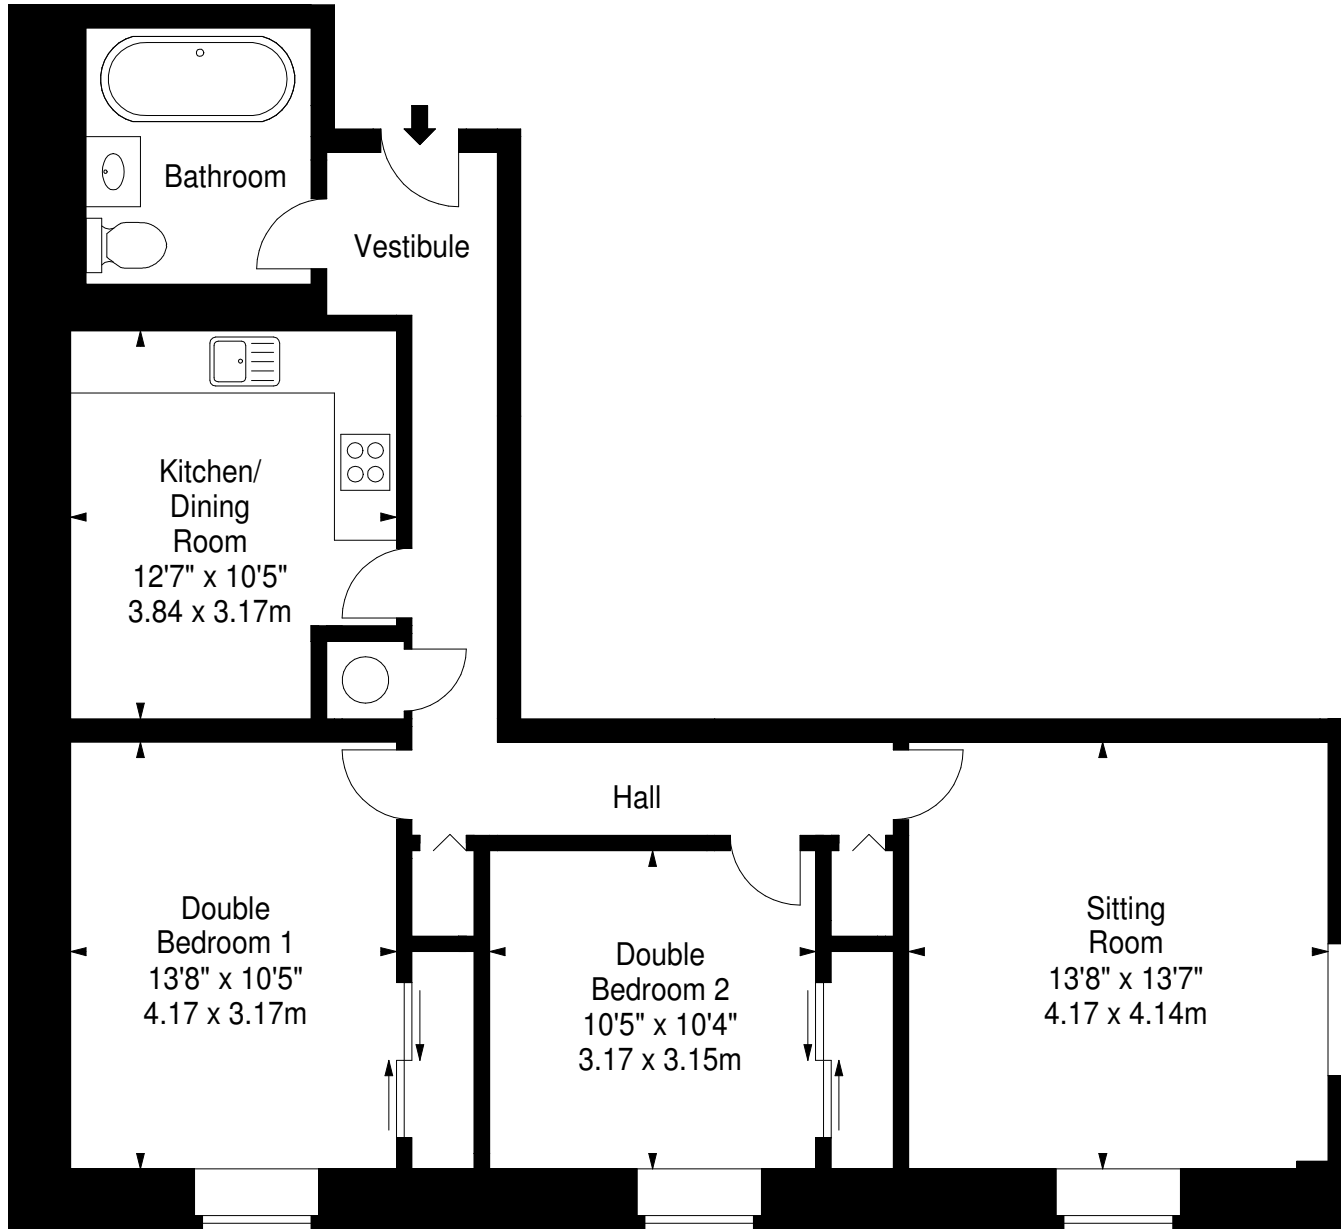

The Maltings, EH14 1PB

Approx. Gross Internal Area
844 Sq Ft - 78.41 Sq M
For identification only. Not to scale.
© Square Foot Media 2012

Fourth Floor