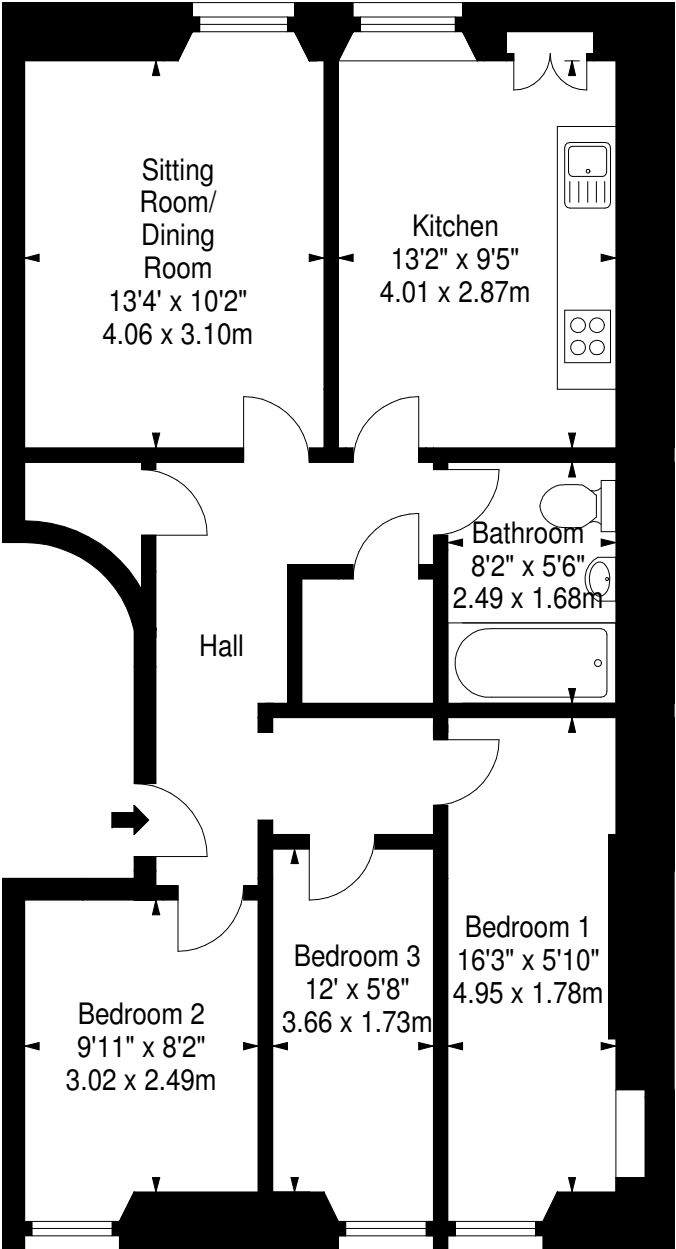

# Montague Street, EH8

Approx. Gross Internal Area  
751 Sq Ft - 69.77 Sq M  
For identification only. Not to scale.  
© Square Foot Media 2012

Second Floor