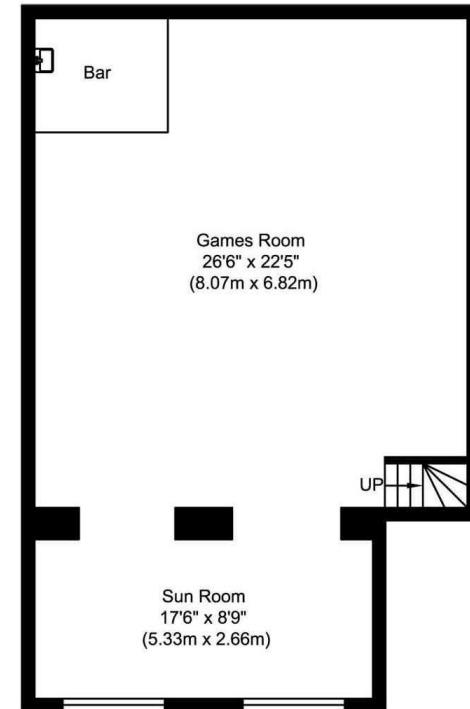

Ground Floor

Lower Floor

7 Beechwood Park, Deans, Livingston, EH54 8SN

Whilst every attempt has been made to ensure the accuracy of the floor plan contained here, measurements of doors, windows, rooms and any other items are approximate and no responsibility is taken for any error, omission, or mis-statement. This plan is for illustrative purposes only and should be used as such by any prospective purchaser. The services, systems and appliances shown have not been tested and no guarantee as to their operability or efficiency can be given.