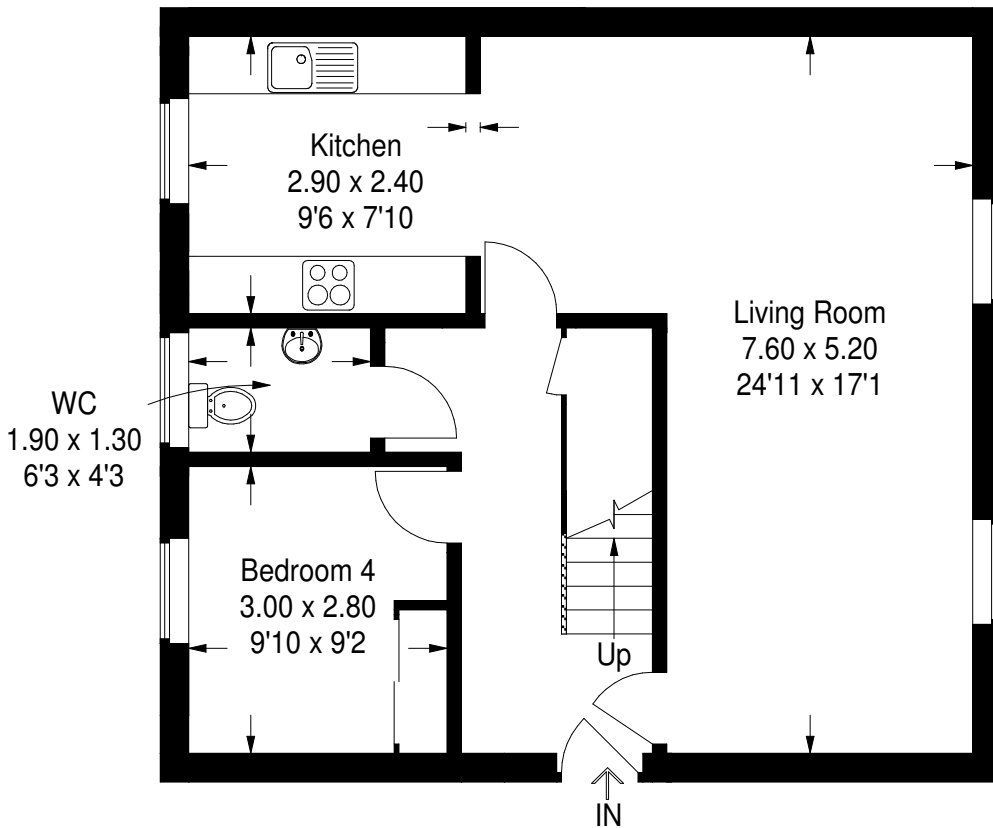

Approximate Gross Internal Area = 123 sq m / 1324 sq ft

Ground Floor

SHOOTHOME.TV™
BRINGING HOMES TO LIFE

First Floor

Disclaimer:

This plan is for layout guidance only and is not drawn to scale. Whilst every care is taken in the preparation of this plan, please check all dimensions and shapes before making any decisions reliant upon them. All room dimensions taken through cupboard / wardrobes to wall surfaces where possible or to surfaces indicated by arrow heads. (ID 67387)