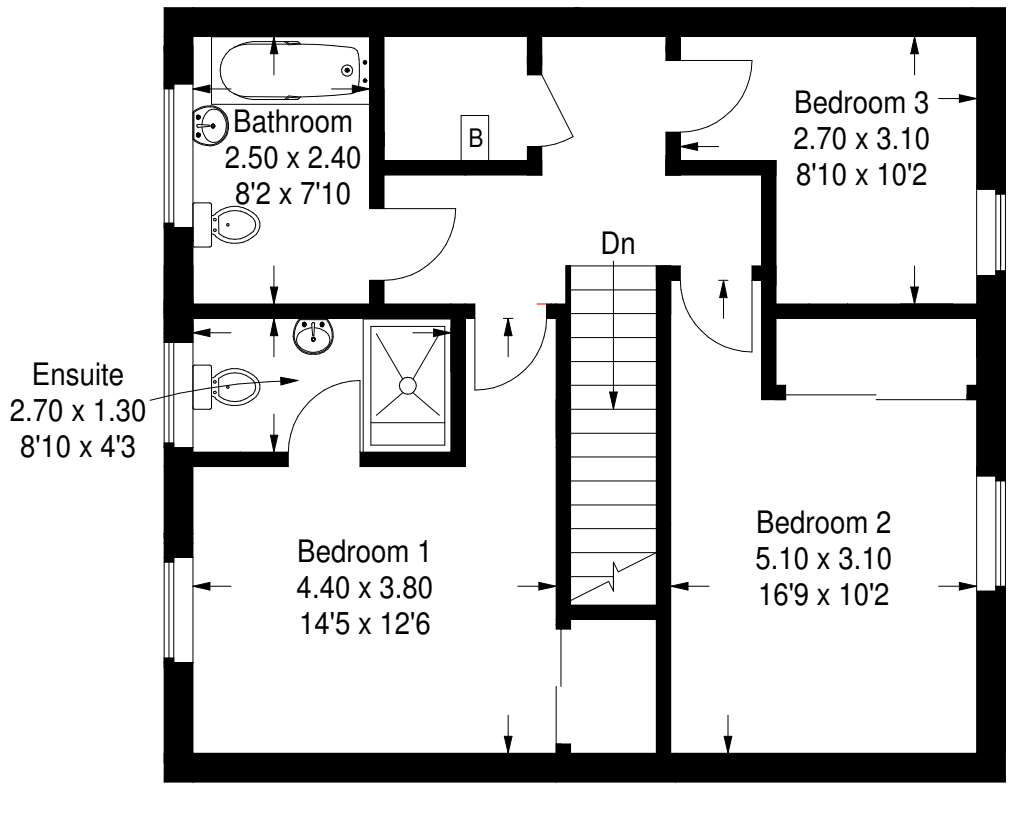

Approximate Gross Internal Area = 123 sq m / 1324 sq ft

Ground Floor

SHOOTHOME.TV™
BRINGING HOMES TO LIFE

First Floor

Disclaimer:

This plan is for layout guidance only and is not drawn to scale. Whilst every care is taken in the preparation of this plan, please check all dimensions and shapes before making any decisions reliant upon them. All room dimensions taken through cupboard / wardrobes to wall surfaces where possible or to surfaces indicated by arrow heads. (ID 67387)