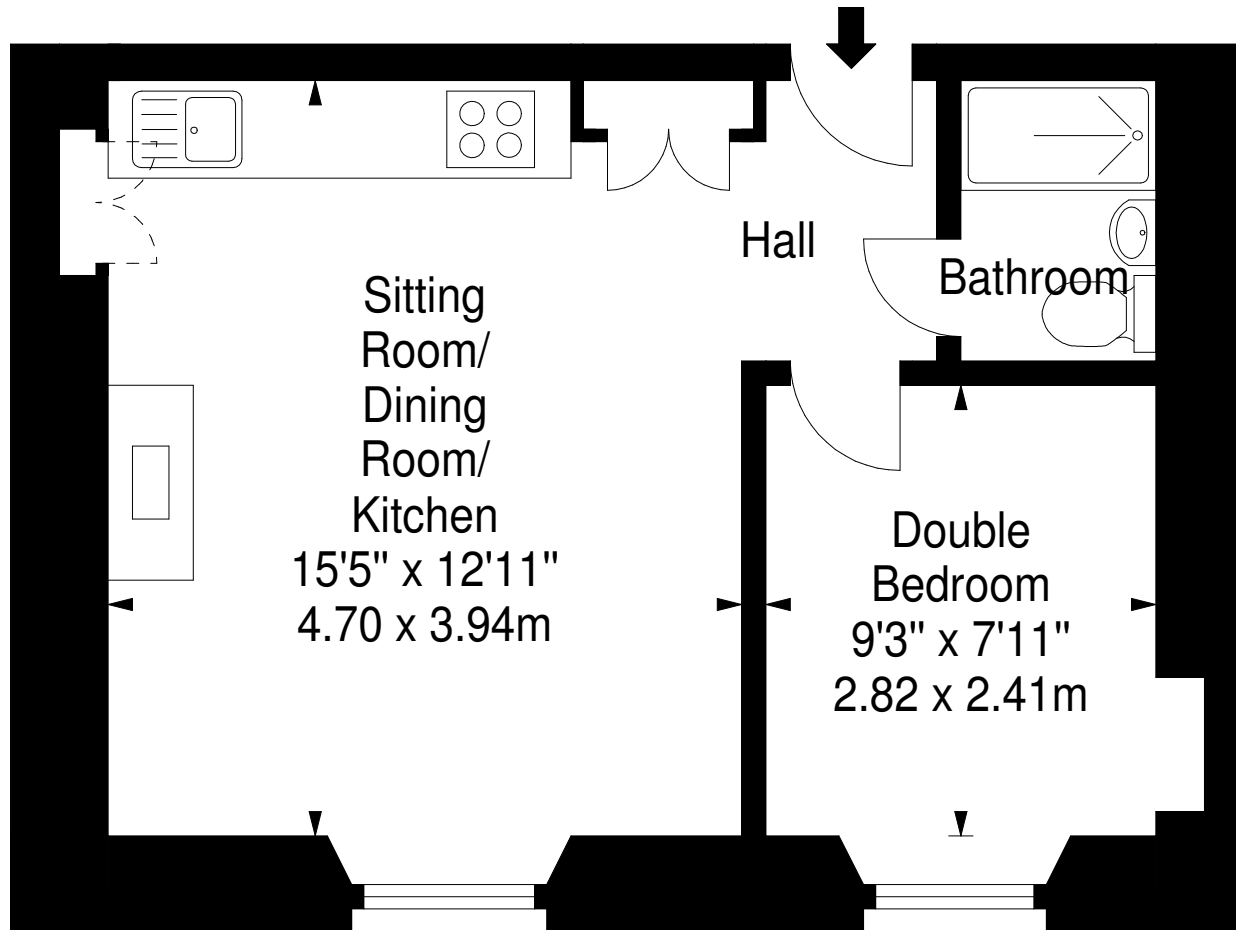

Approx. Gross Internal Area
348 Sq Ft - 32.33 Sq M
For identification only. Not to scale.
© Square Foot Media 2013

Lower Ground Floor