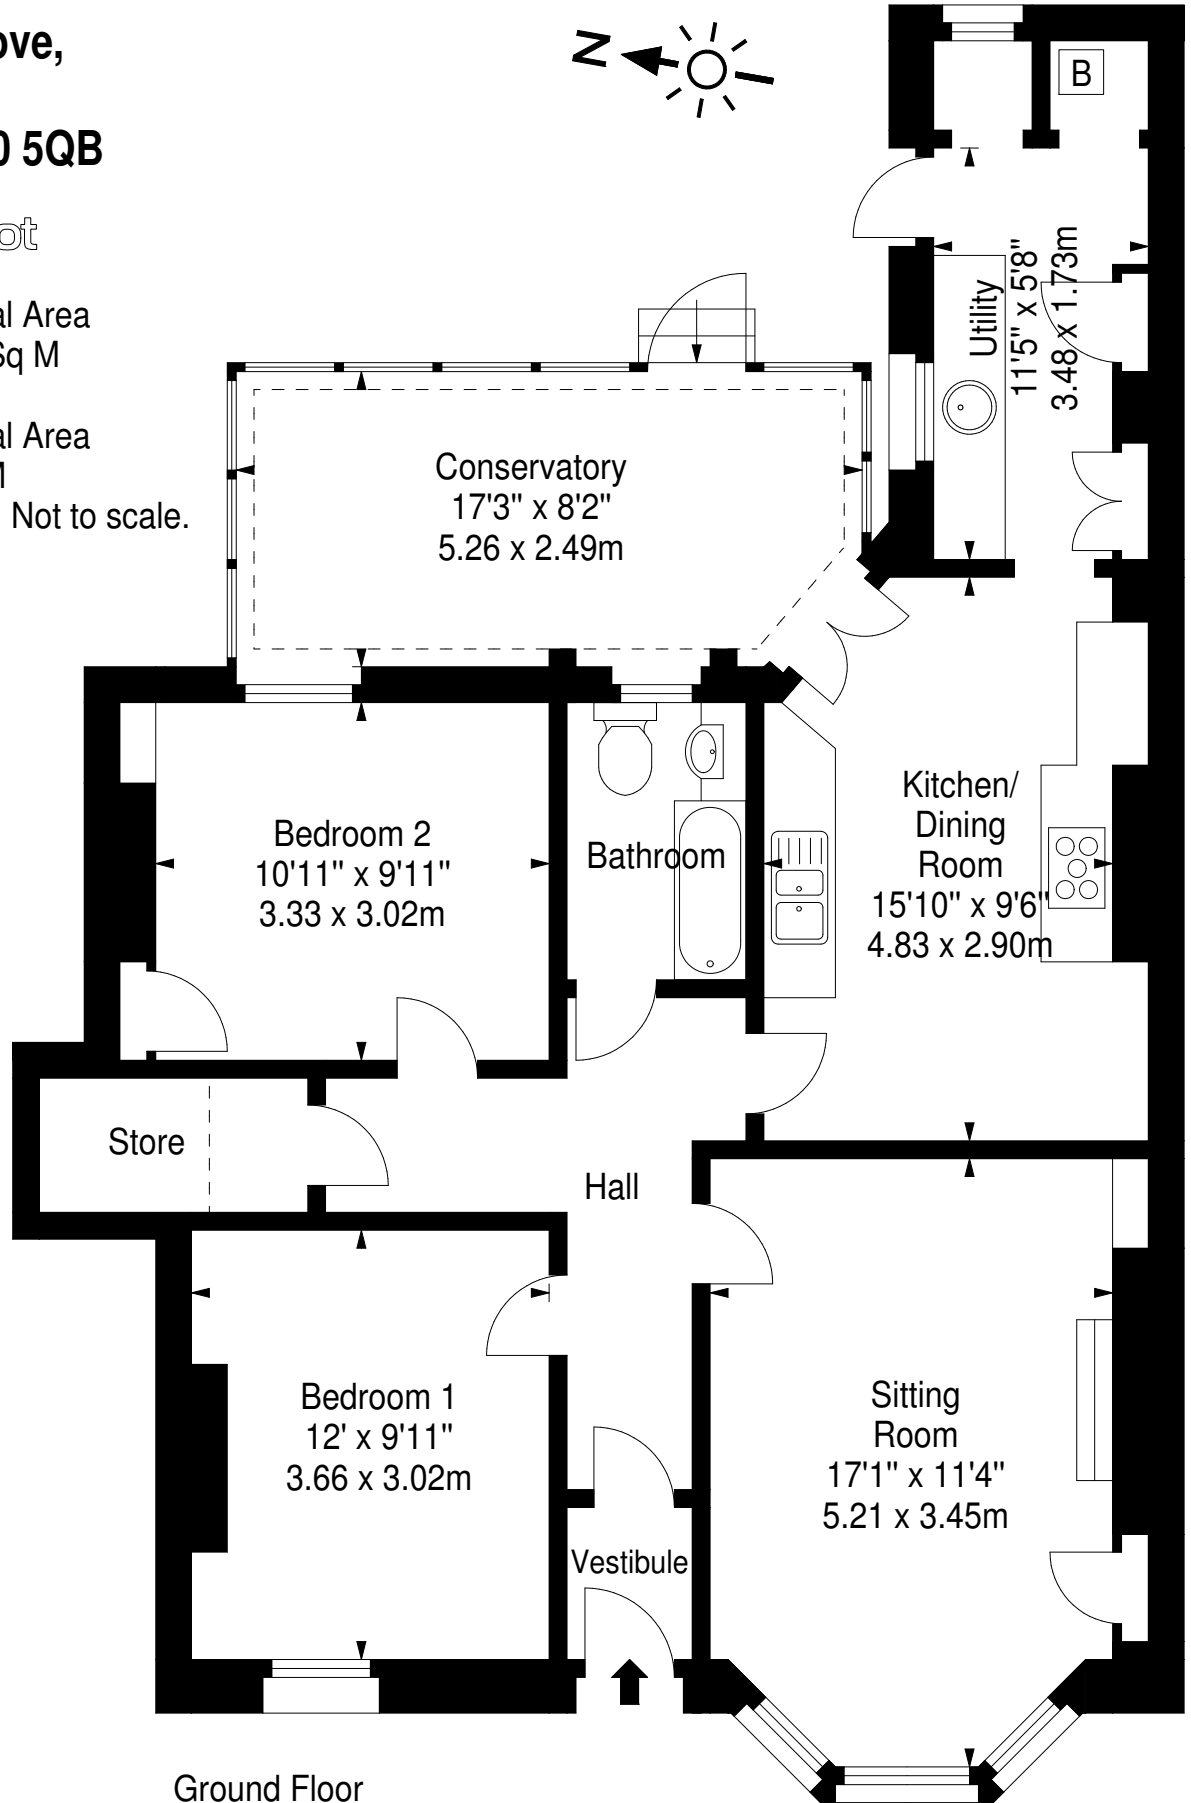

**Morningside Grove,
Edinburgh,
Midlothian, EH10 5QB**

Approx. Gross Internal Area
1053 Sq Ft - 97.82 Sq M

Shed
Approx. Gross Internal Area
29 Sq Ft - 2.69 Sq M

For identification only. Not to scale.
© SquareFoot 2018

Ground Floor

Ground Floor