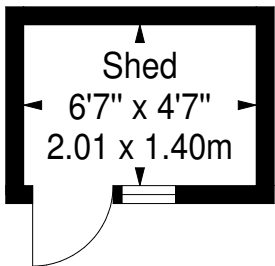

**Morningside Grove,
Edinburgh,
Midlothian, EH10 5QB**

Approx. Gross Internal Area
1053 Sq Ft - 97.82 Sq M

Shed
Approx. Gross Internal Area
29 Sq Ft - 2.69 Sq M

For identification only. Not to scale.
© SquareFoot 2018