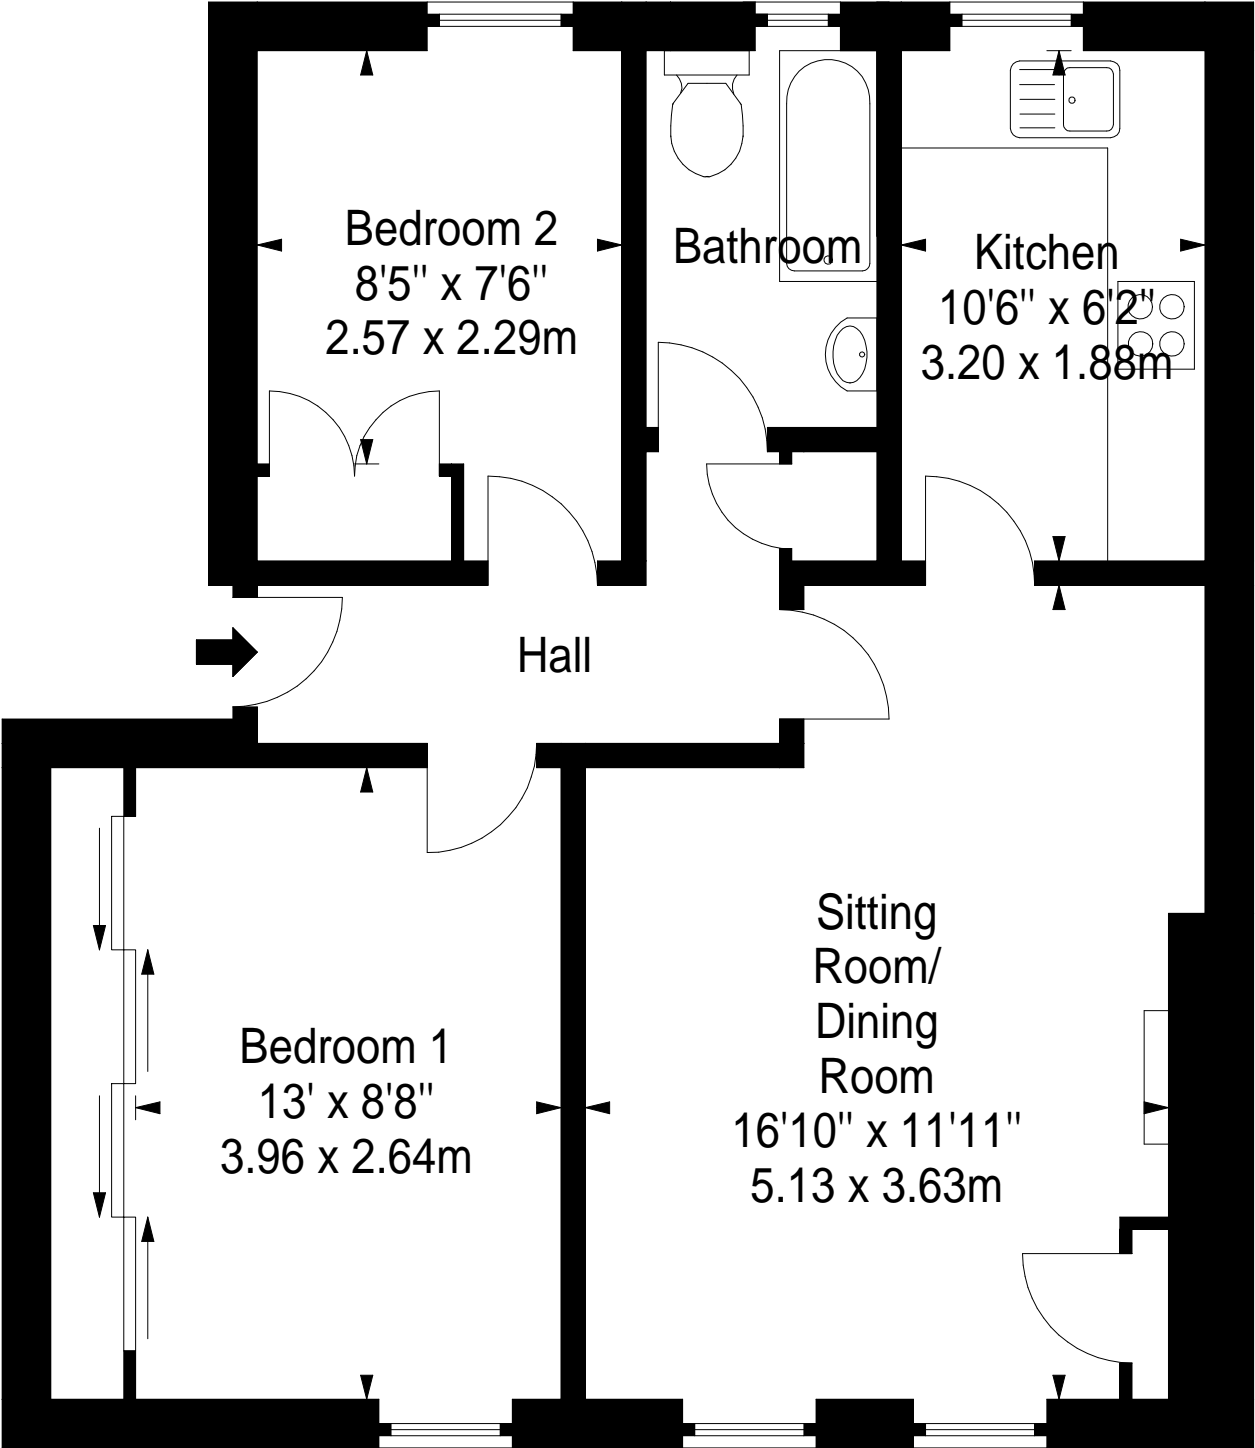

**Easter Road,  
Edinburgh,  
Midlothian, EH6 8LD**

Approx. Gross Internal Area  
597 Sq Ft - 55.46 Sq M  
For identification only. Not to scale.  
© SquareFoot 2018

Second Floor