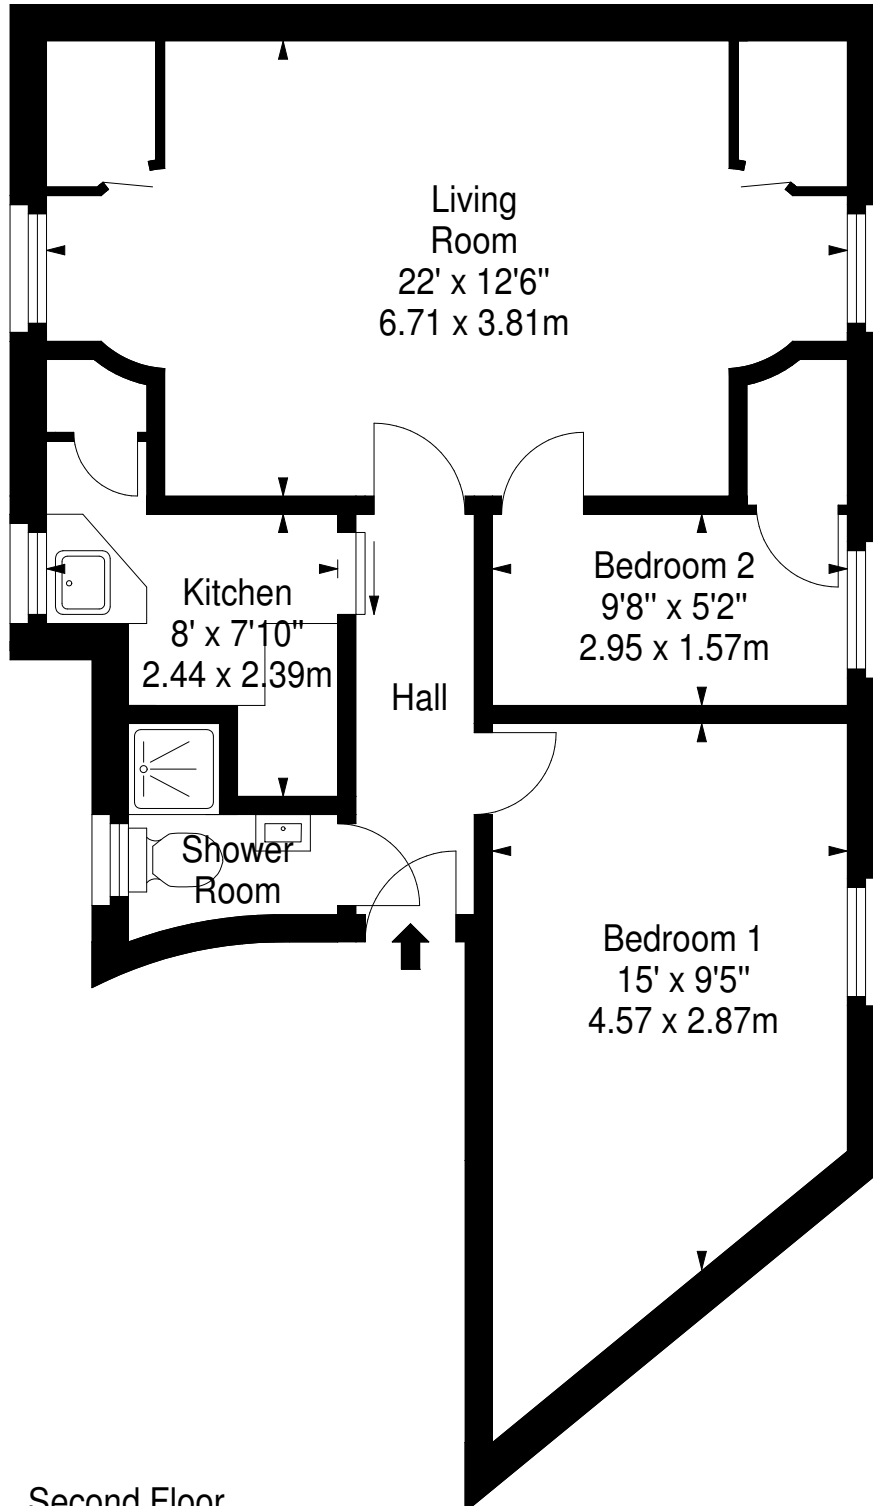

**West Port,
Dunbar,
East Lothian, EH42 1BT**

Approx. Gross Internal Area
613 Sq Ft - 56.95 Sq M
For identification only. Not to scale.
© SquareFoot 2018

Second Floor