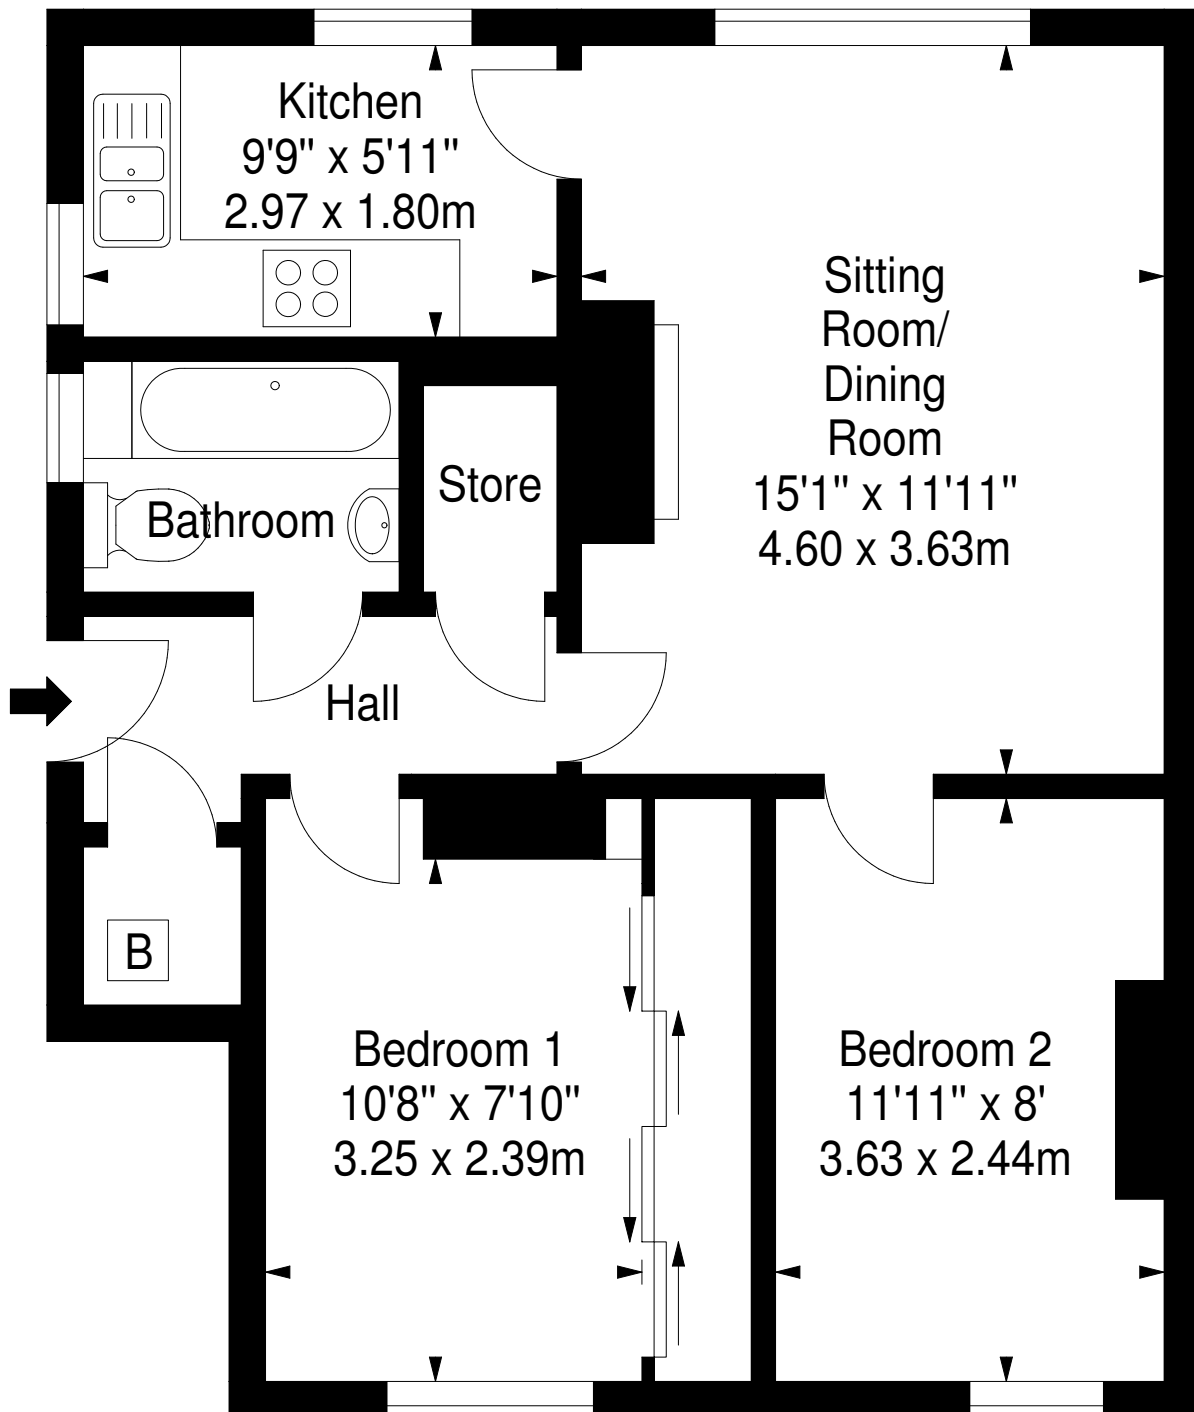

**Parkhead Crescent,  
Edinburgh,  
Midlothian, EH11 4RY**

Approx. Gross Internal Area  
583 Sq Ft - 54.16 Sq M  
For identification only. Not to scale.  
© SquareFoot 2019

Ground Floor