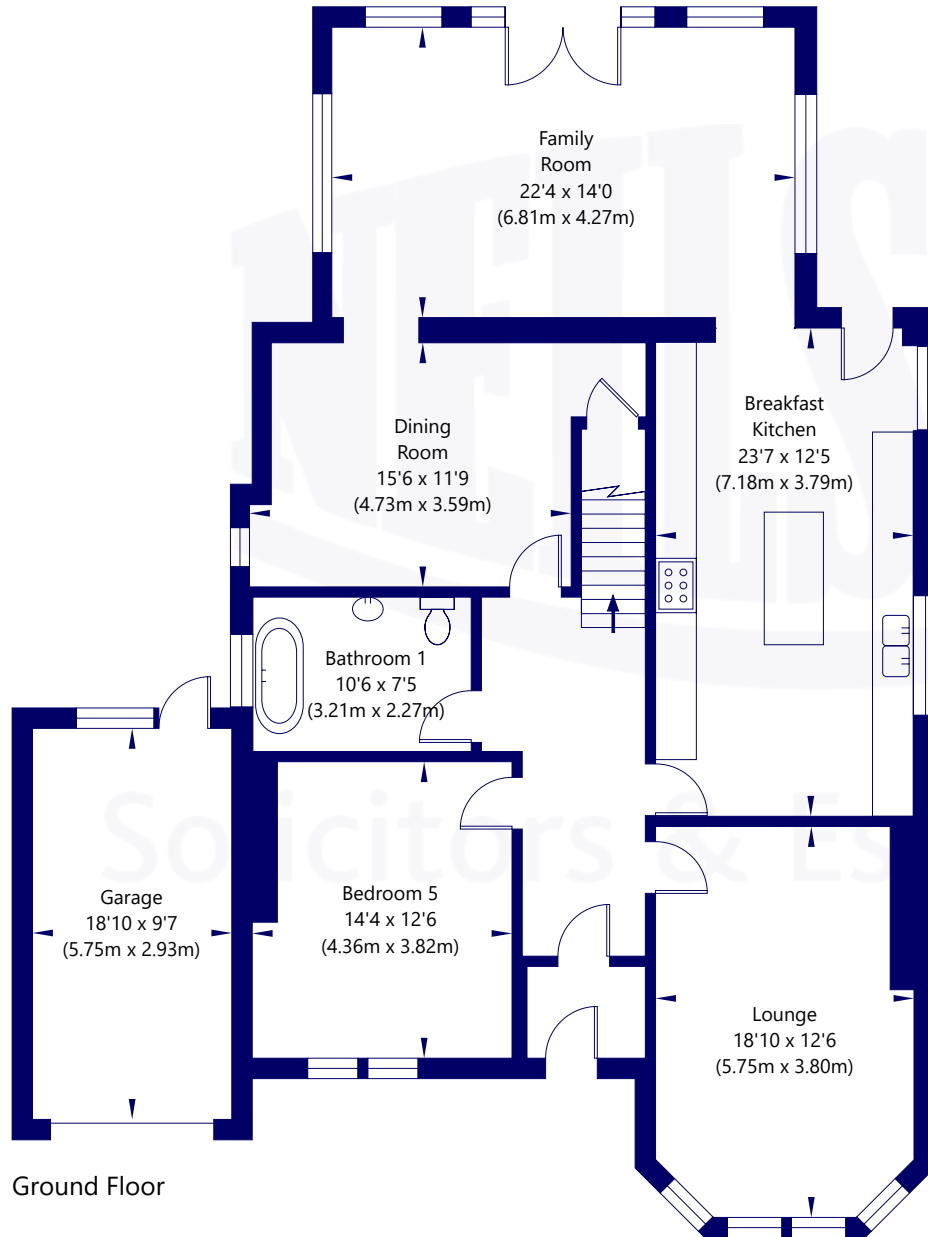

Approx. Gross Internal Area (Excluding Garage)

239.7 Sq M / 2581 Sq Ft

Approx. Gross Internal Area of Garage

16.8 Sq M / 181 Sq Ft

Not to scale. For identification only.

© www.planography.co.uk 2019

Ground Floor

First Floor