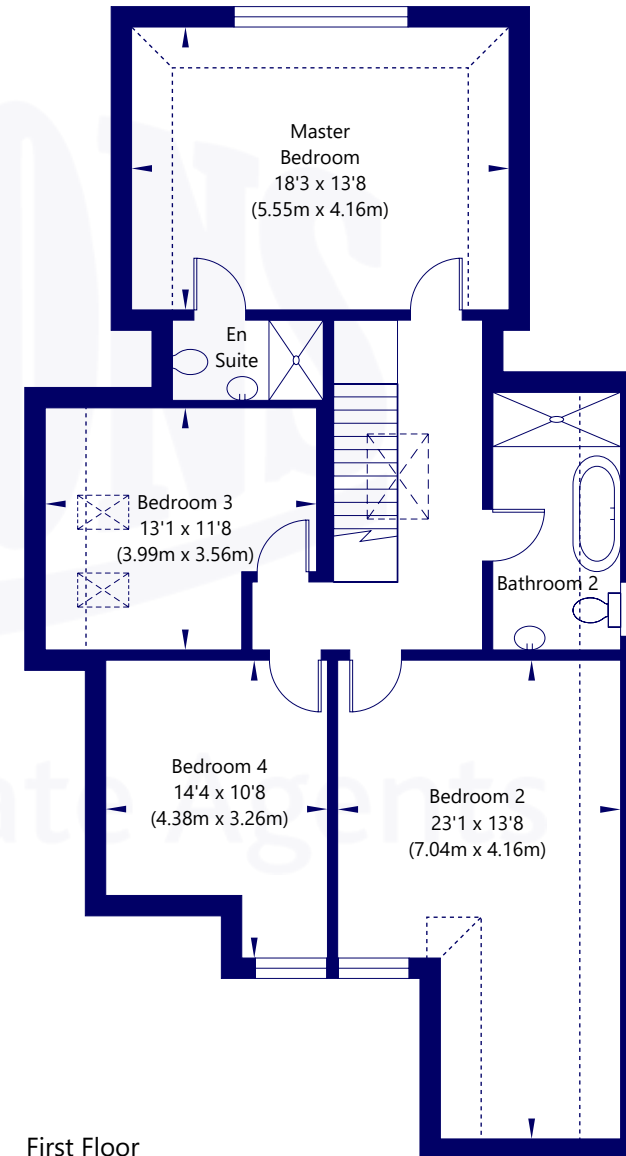

Approx. Gross Internal Area (Excluding Garage)

239.7 Sq M / 2581 Sq Ft

Approx. Gross Internal Area of Garage

16.8 Sq M / 181 Sq Ft

Not to scale. For identification only.

© www.planography.co.uk 2019

Ground Floor

First Floor