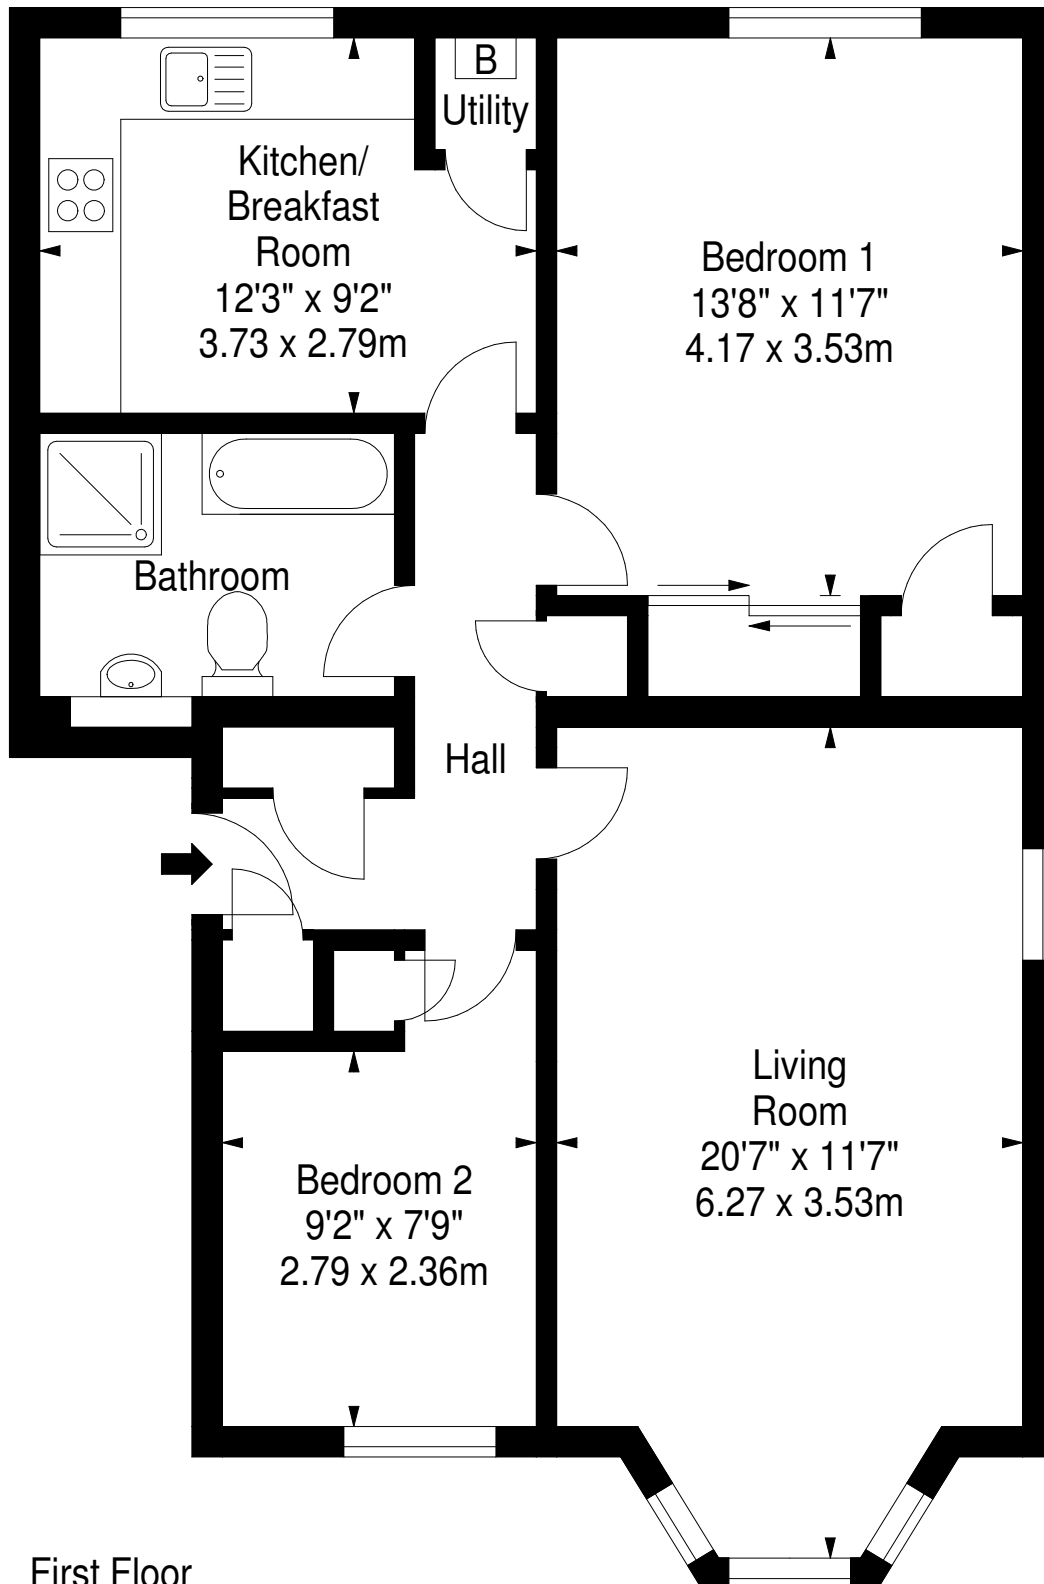

**Caithness Place,
Edinburgh,
Midlothian, EH5 3AE**

Approx. Gross Internal Area
771 Sq Ft - 71.63 Sq M
For identification only. Not to scale.
© SquareFoot 2019

First Floor