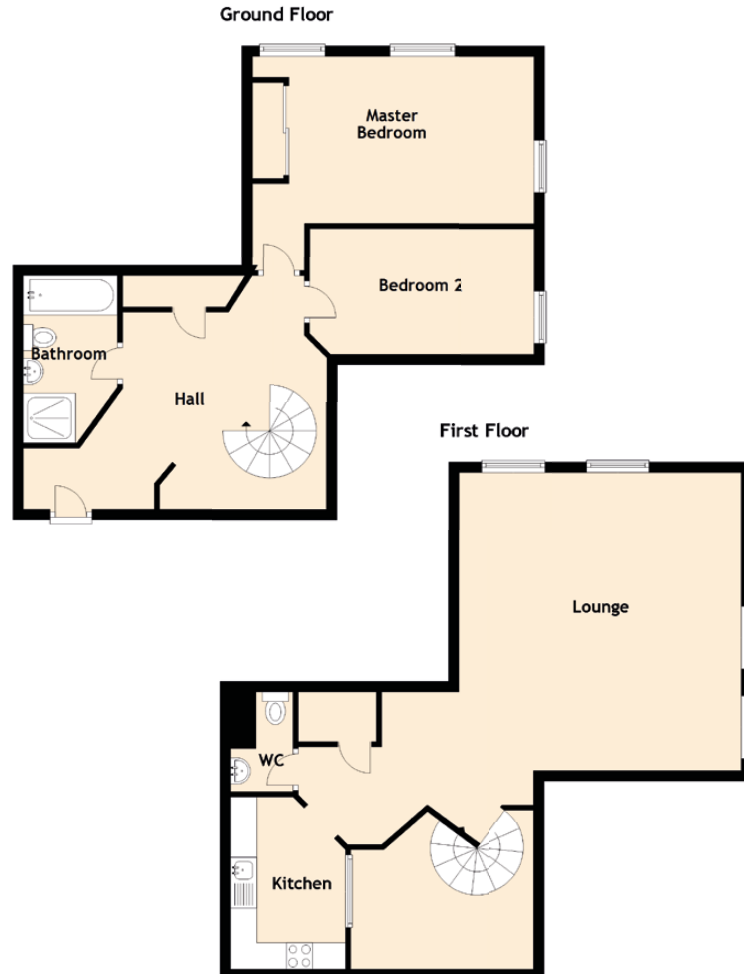

# Flat 8, John Neilson Institute

OAKSHAW STREET WEST, PAISLEY, RENFREWSHIRE, PA1 2DE

Approximate Dimensions (Taken from the widest point)

Lounge	5.70m (18'8") x 5.40m (17'9")
Kitchen	3.30m (10'10") x 2.20m (7'3")
Master Bedroom	5.40m (17'9") x 4.10m (13'5")
Bedroom 2	4.30m (14'1") x 2.40m (7'10")
Bathroom	3.20m (10'6") x 1.80m (5'11")
WC	1.70m (5'7") x 1.20m (3'11")

Gross internal floor area (m<sup>2</sup>): 112m<sup>2</sup>