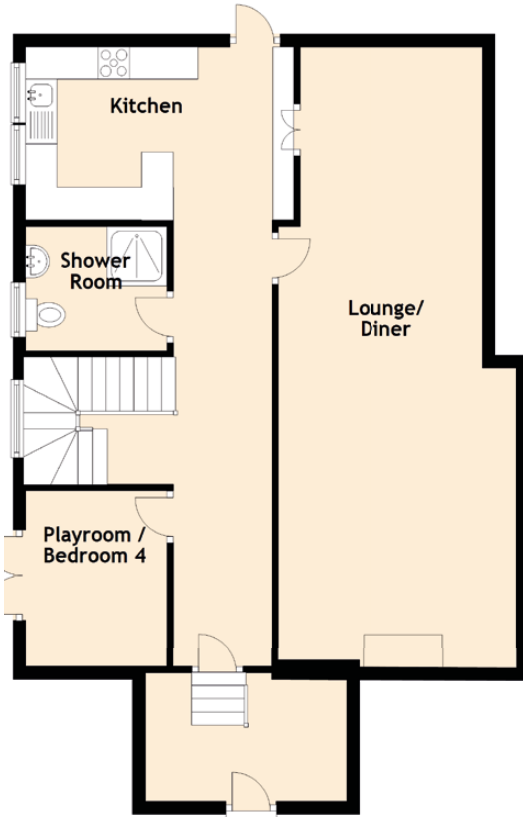

3 Mauricewood Road

PENICUIK, MIDLOTHIAN, EH26 0BU

Ground Floor

First Floor

Approximate Dimensions (Taken from the widest point)

Ground Floor

Lounge/ Diner	9.59m (31'6") x 3.24m (10'8")
Kitchen	3.95m (13') x 2.67m (8'9")
Playroom / Bedroom 4	2.71m (8'11") x 2.43m (8')
Shower Room	2.23m (7'4") x 1.92m (6'4")

First Floor

Bedroom 1	3.67m (12') x 2.80m (9'2")
En-suite	2.19m (7'2") x 1.17m (3'10")
Bedroom 2	4.94m (16'2") x 2.75m (9')
Bedroom 3	3.10m (10'2") x 2.40m (7'10")