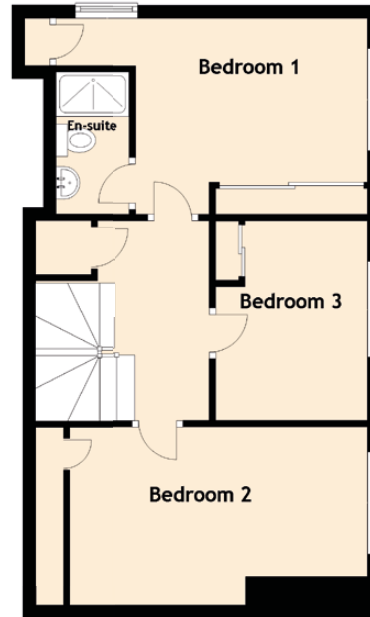

3 Mauricewood Road

PENICUIK, MIDLOTHIAN, EH26 0BU

Ground Floor

First Floor

Approximate Dimensions (Taken from the widest point)

Ground Floor

Lounge/ Diner	9.59m (31'6") x 3.24m (10'8")
Kitchen	3.95m (13') x 2.67m (8'9")
Playroom / Bedroom 4	2.71m (8'11") x 2.43m (8')
Shower Room	2.23m (7'4") x 1.92m (6'4")

First Floor

Bedroom 1	3.67m (12') x 2.80m (9'2")
En-suite	2.19m (7'2") x 1.17m (3'10")
Bedroom 2	4.94m (16'2") x 2.75m (9')
Bedroom 3	3.10m (10'2") x 2.40m (7'10")