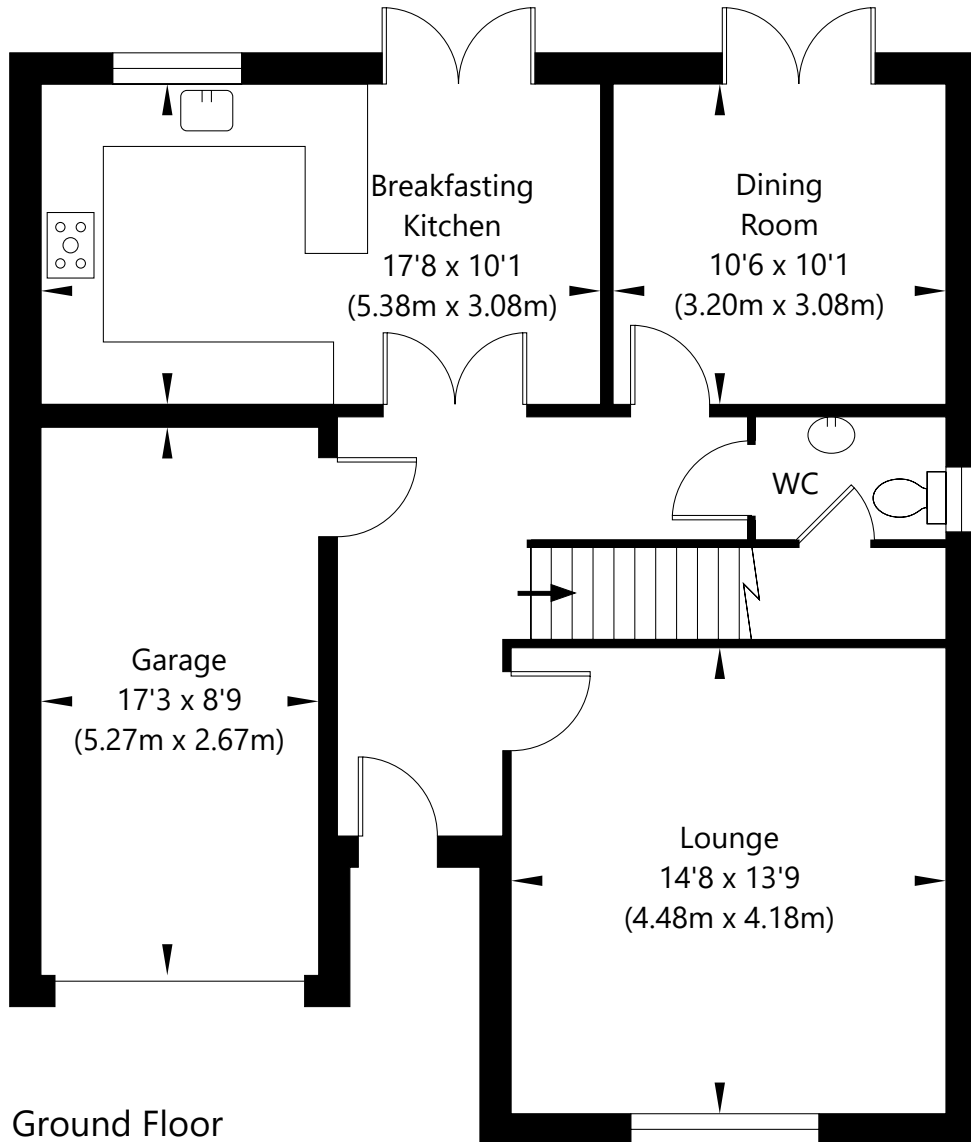

Approx. Gross Internal Area (Excluding Garage)

137.5 Sq M / 1480 Sq Ft.

Approx. Gross Internal Area of Garage

17 Sq M / 183 Sq Ft.

Not to scale. For identification only.

© www.planography.co.uk 2019

Ground Floor

First Floor