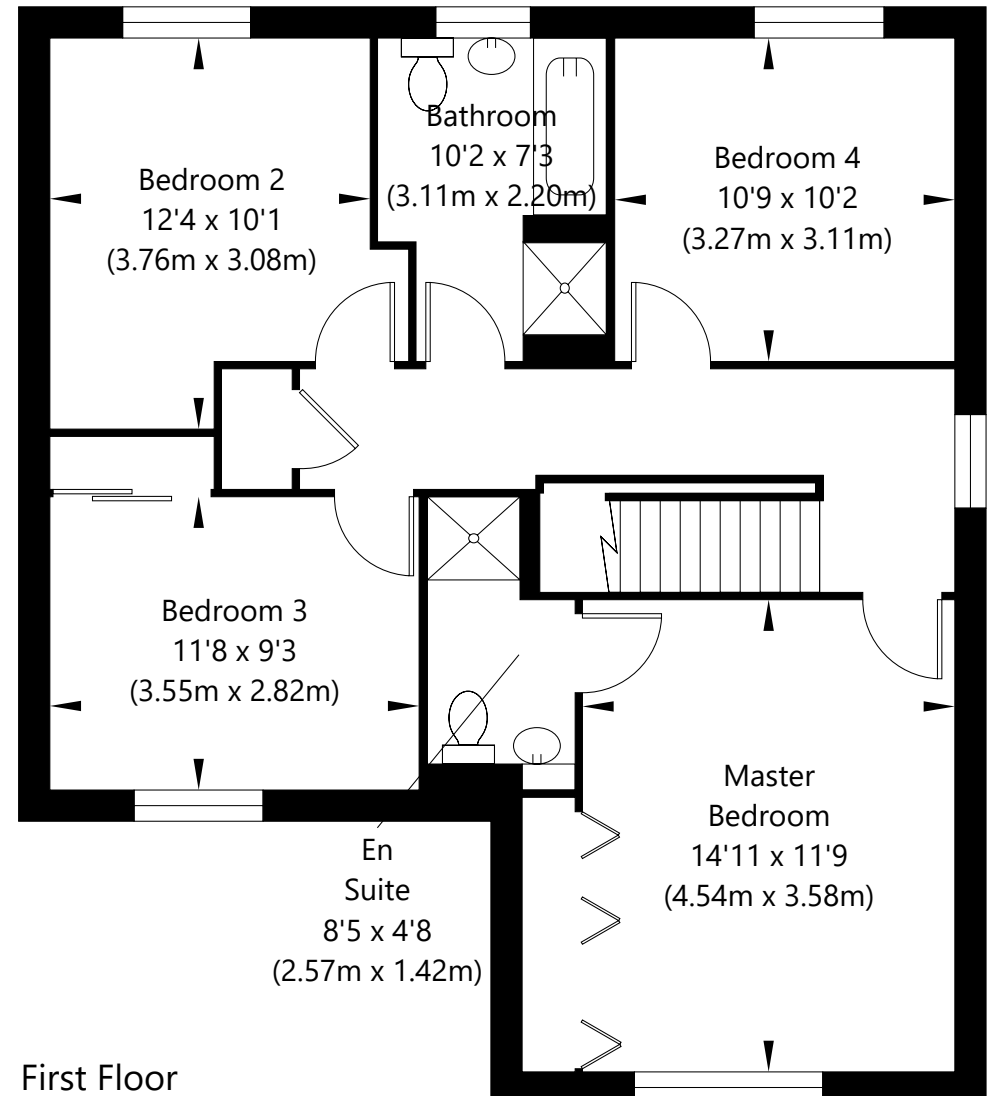

Approx. Gross Internal Area (Excluding Garage)

137.5 Sq M / 1480 Sq Ft.

Approx. Gross Internal Area of Garage

17 Sq M / 183 Sq Ft.

Not to scale. For identification only.

© www.planography.co.uk 2019

Ground Floor

First Floor