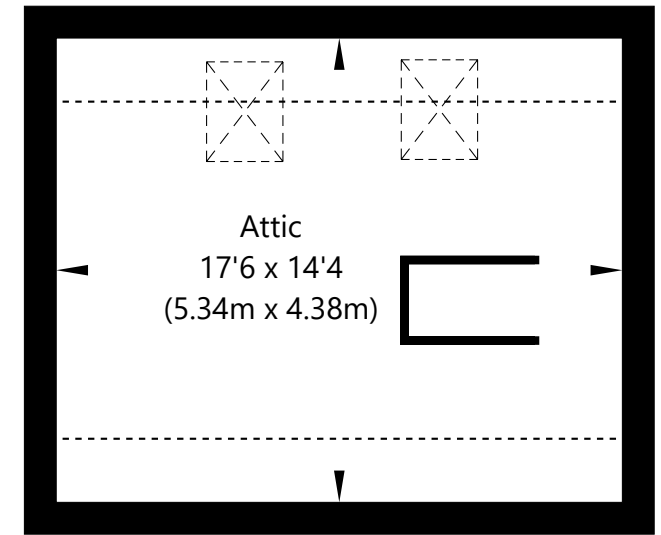

Approx. Gross Internal Area (Excluding Attic and Garage)

92.1 Sq M / 991 Sq Ft.

Approx. Gross Internal Area of Attic and Garage

35.7 Sq M / 385 Sq Ft.

Not to scale. For identification only.

© www.planography.co.uk 2019

Ground Floor

First Floor

Garage
15'5 x 8'7
(4.70m x 2.62m)