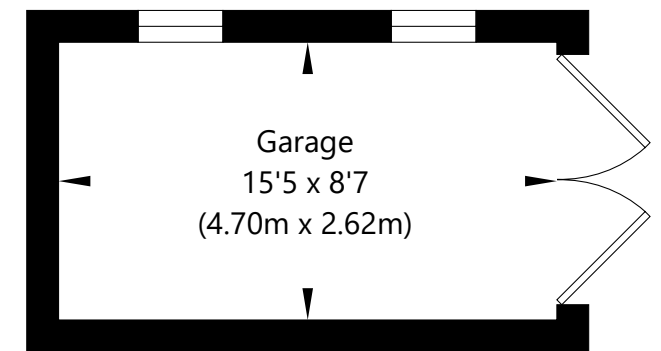

Approx. Gross Internal Area (Excluding Attic and Garage)

92.1 Sq M / 991 Sq Ft.

Approx. Gross Internal Area of Attic and Garage

35.7 Sq M / 385 Sq Ft.

Not to scale. For identification only.

© www.planography.co.uk 2019

Ground Floor

First Floor

Garage
15'5 x 8'7
(4.70m x 2.62m)