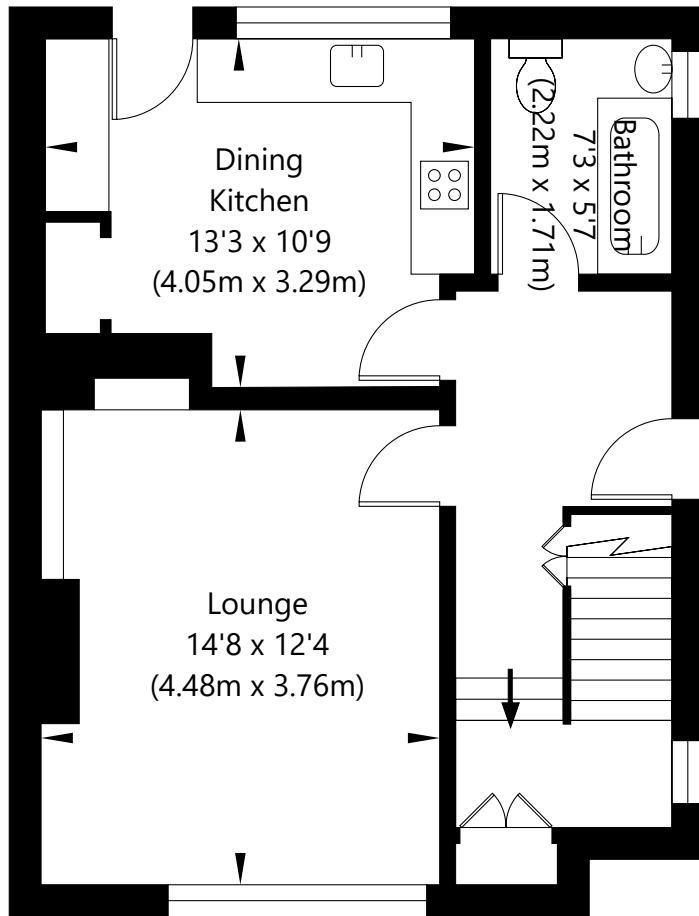

Approx. Gross Internal Area (Excluding Attic and Garage)

92.1 Sq M / 991 Sq Ft.

Approx. Gross Internal Area of Attic and Garage

35.7 Sq M / 385 Sq Ft.

Not to scale. For identification only.

© www.planography.co.uk 2019

Ground Floor

First Floor

Garage
15'5 x 8'7
(4.70m x 2.62m)