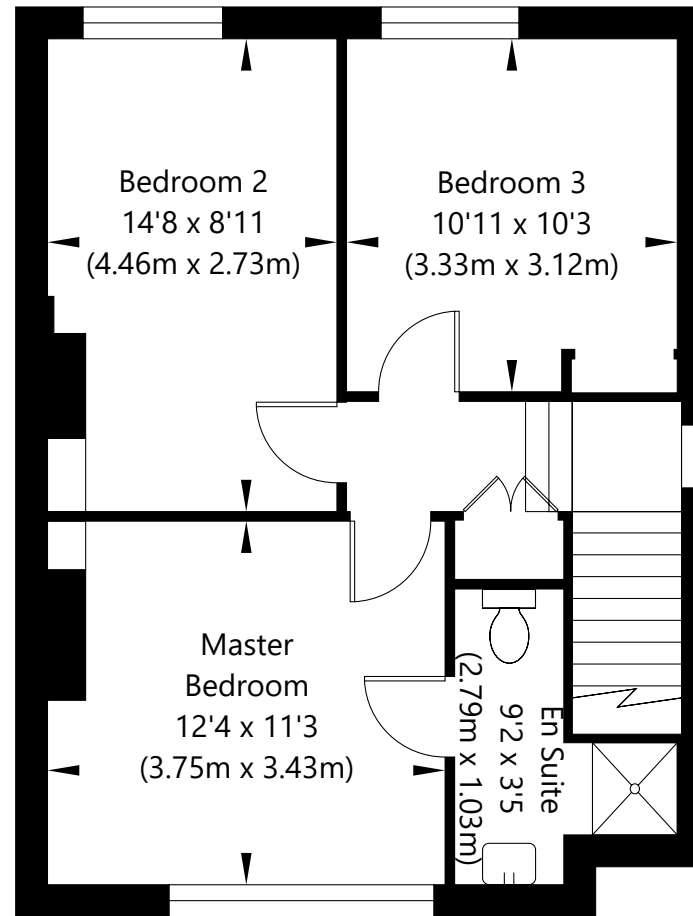

Approx. Gross Internal Area (Excluding Attic and Garage)

92.1 Sq M / 991 Sq Ft.

Approx. Gross Internal Area of Attic and Garage

35.7 Sq M / 385 Sq Ft.

Not to scale. For identification only.

© www.planography.co.uk 2019

Ground Floor

First Floor

Garage
15'5 x 8'7
(4.70m x 2.62m)