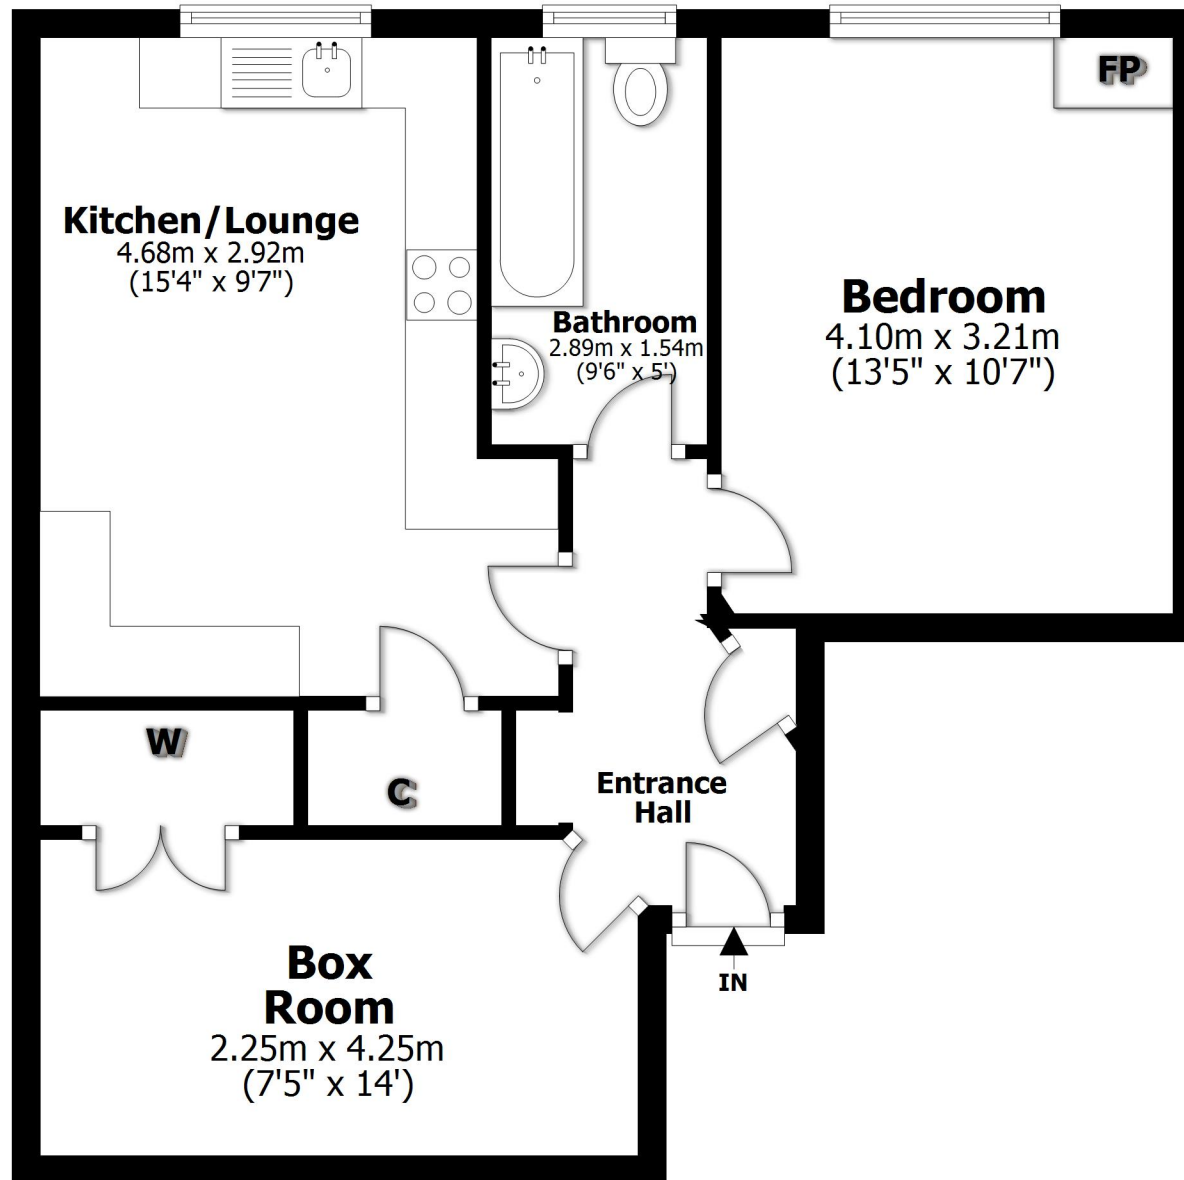

# Second Floor

Approx. 50.0 sq. metres (538.1 sq. feet)

Total area: approx. 50.0 sq. metres (538.1 sq. feet)

**2F4, 5 Heriothill Terrace, Edinburgh**