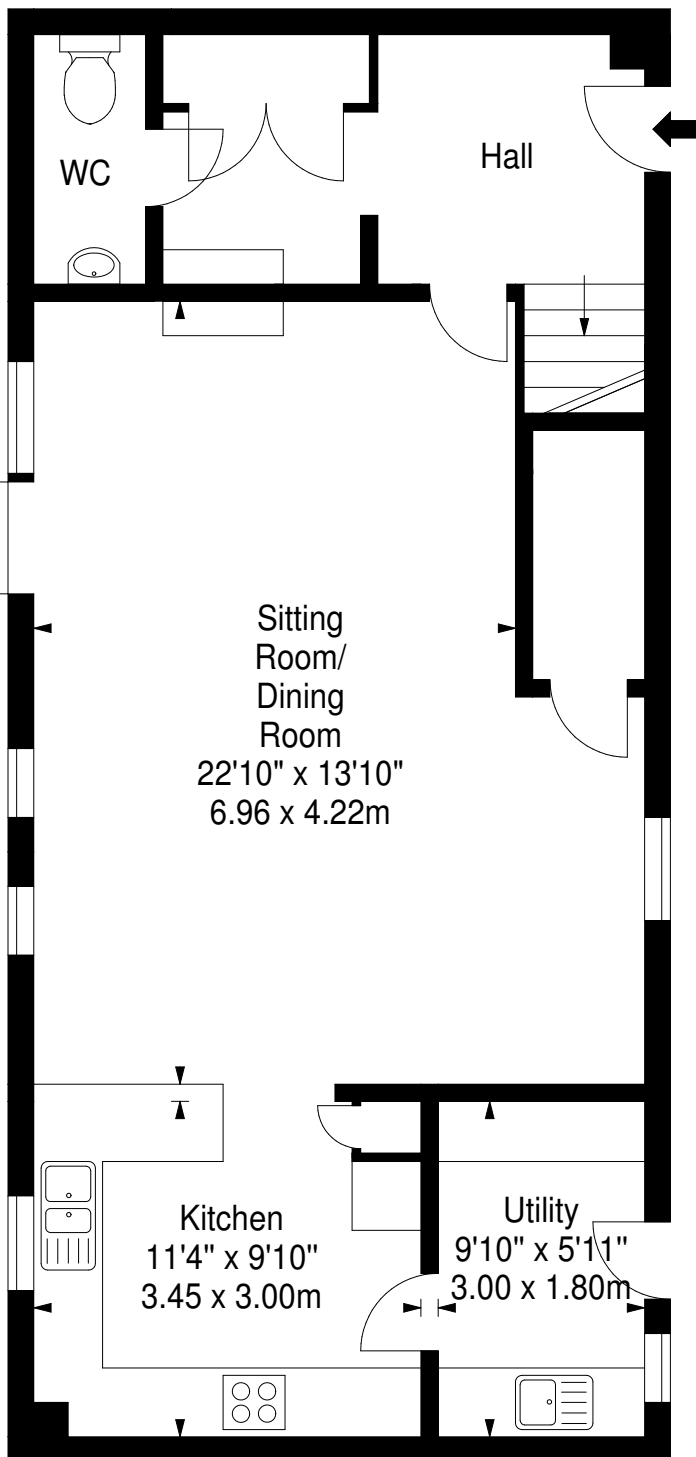

**Bolton Steading,
Bolton,
Haddington,
East Lothian, EH41 4HU**

Approx. Gross Internal Area
1446 Sq Ft - 134.33 Sq M
For identification only. Not to scale.
© SquareFoot 2019

Ground Floor

First Floor