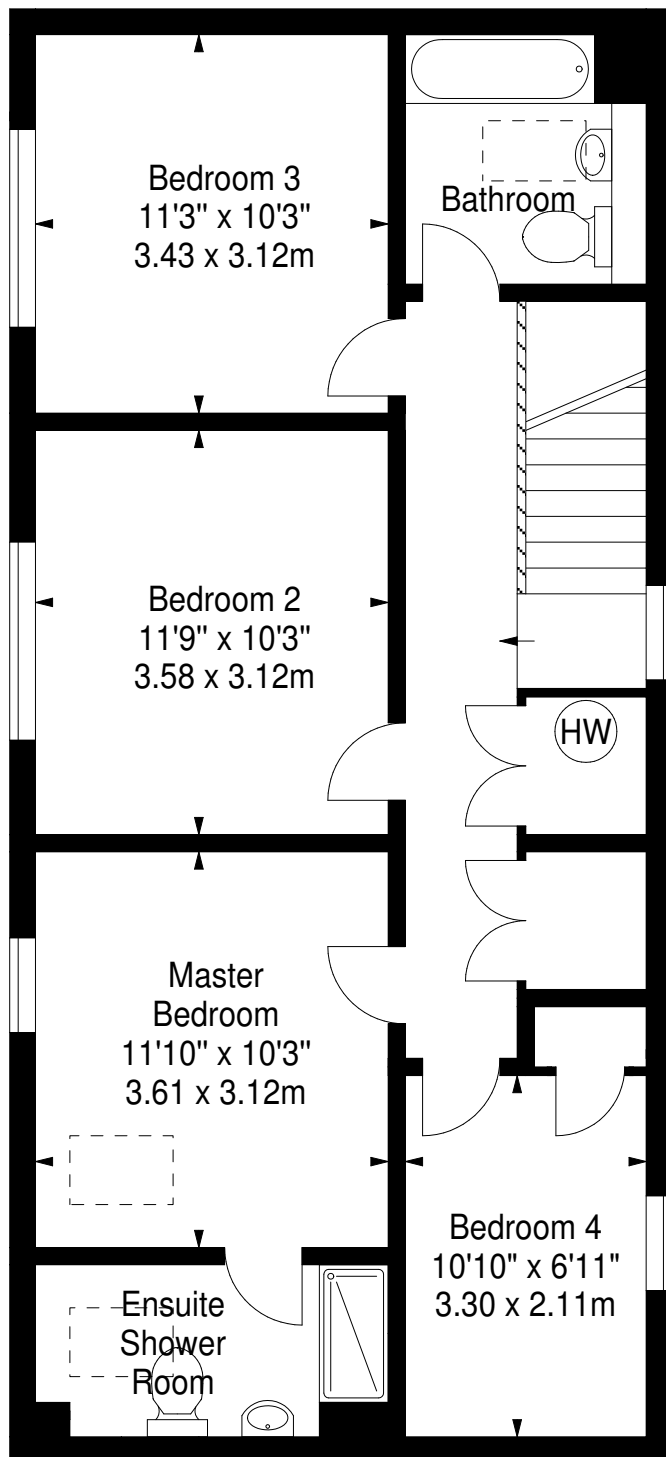

**Bolton Steading,
Bolton,
Haddington,
East Lothian, EH41 4HU**

Approx. Gross Internal Area
1446 Sq Ft - 134.33 Sq M
For identification only. Not to scale.
© SquareFoot 2019

Ground Floor

First Floor