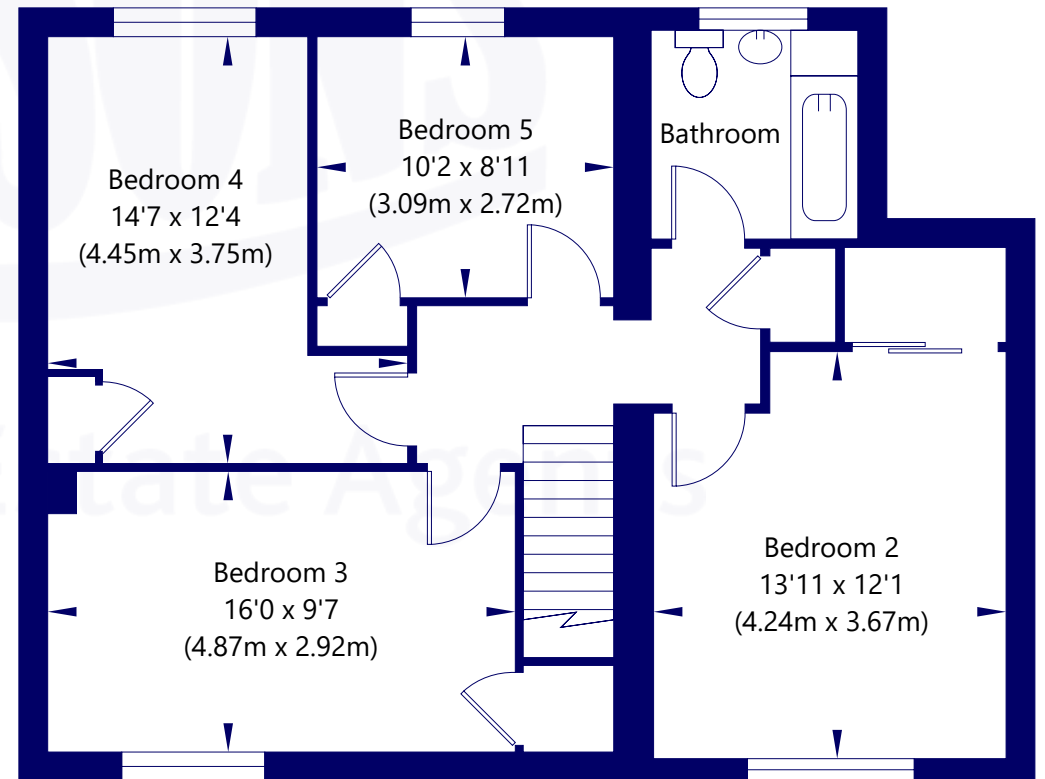

Approx. Gross Internal Area  
154.8 Sq M / 1665 Sq Ft.  
Not to scale. For identification only.  
© www.planography.co.uk 2019

Ground Floor

First Floor