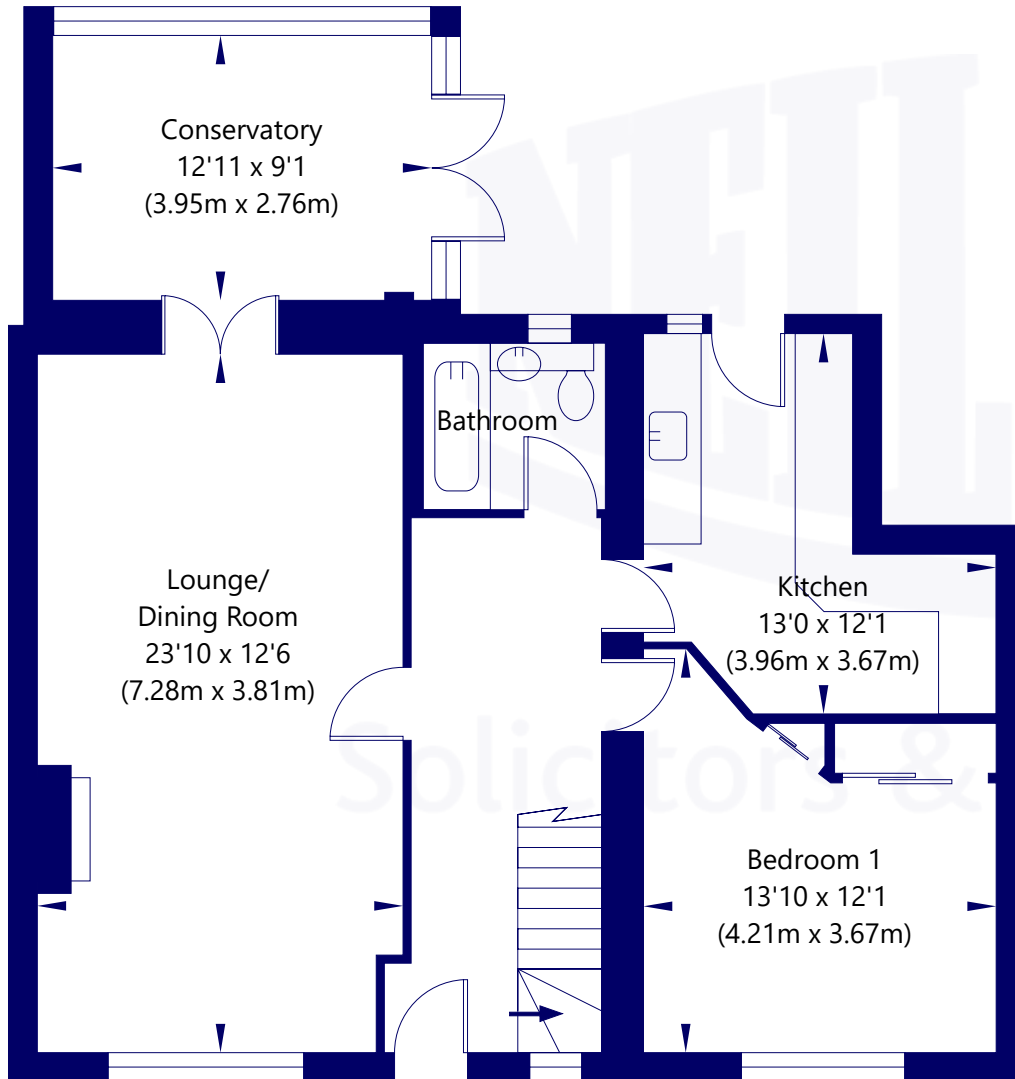

Approx. Gross Internal Area  
154.8 Sq M / 1665 Sq Ft.  
Not to scale. For identification only.  
© www.planography.co.uk 2019

Ground Floor

First Floor