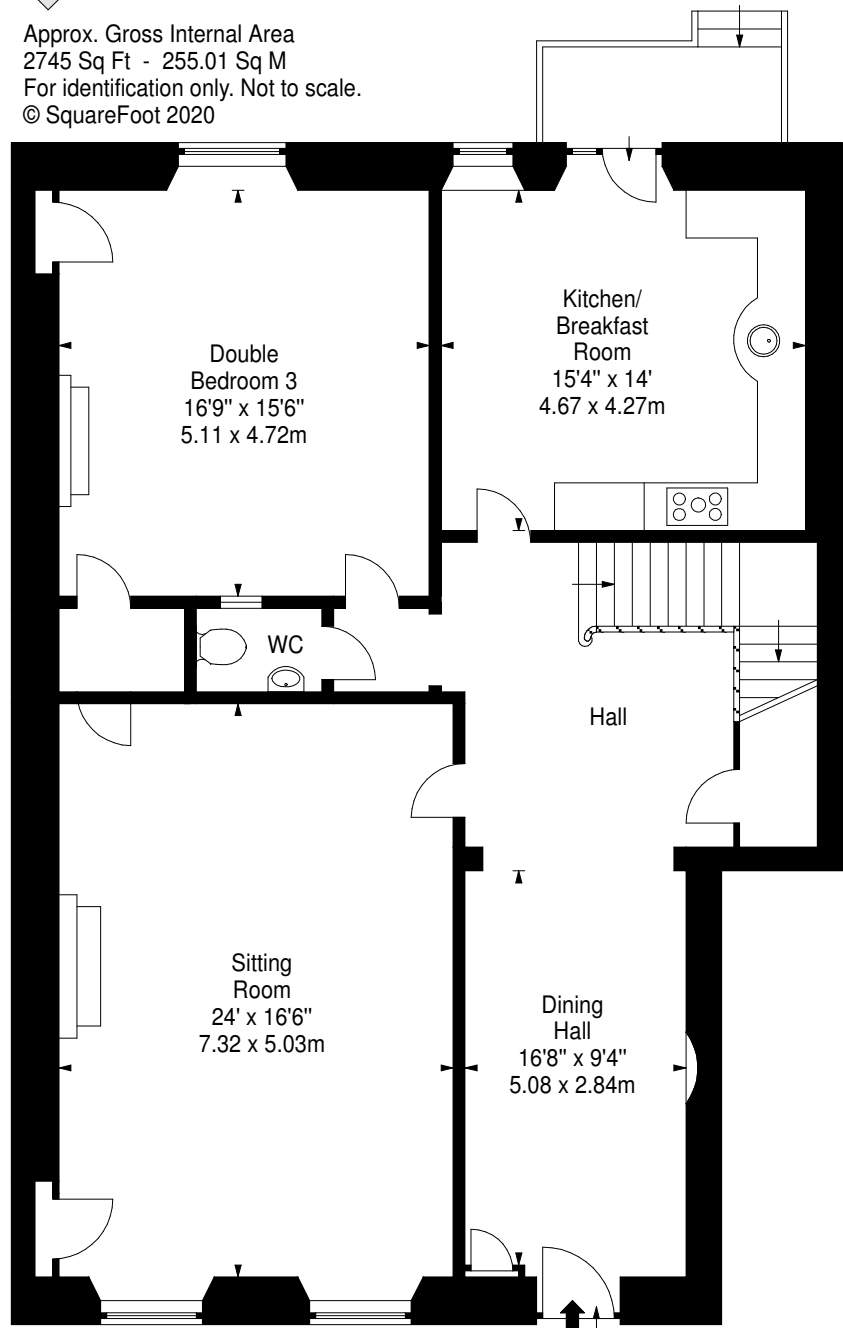

Dundas Street,  
Edinburgh, EH3 6SD

Approx. Gross Internal Area  
2745 Sq Ft - 255.01 Sq M  
For identification only. Not to scale.  
© SquareFoot 2020

Ground Floor

First Floor