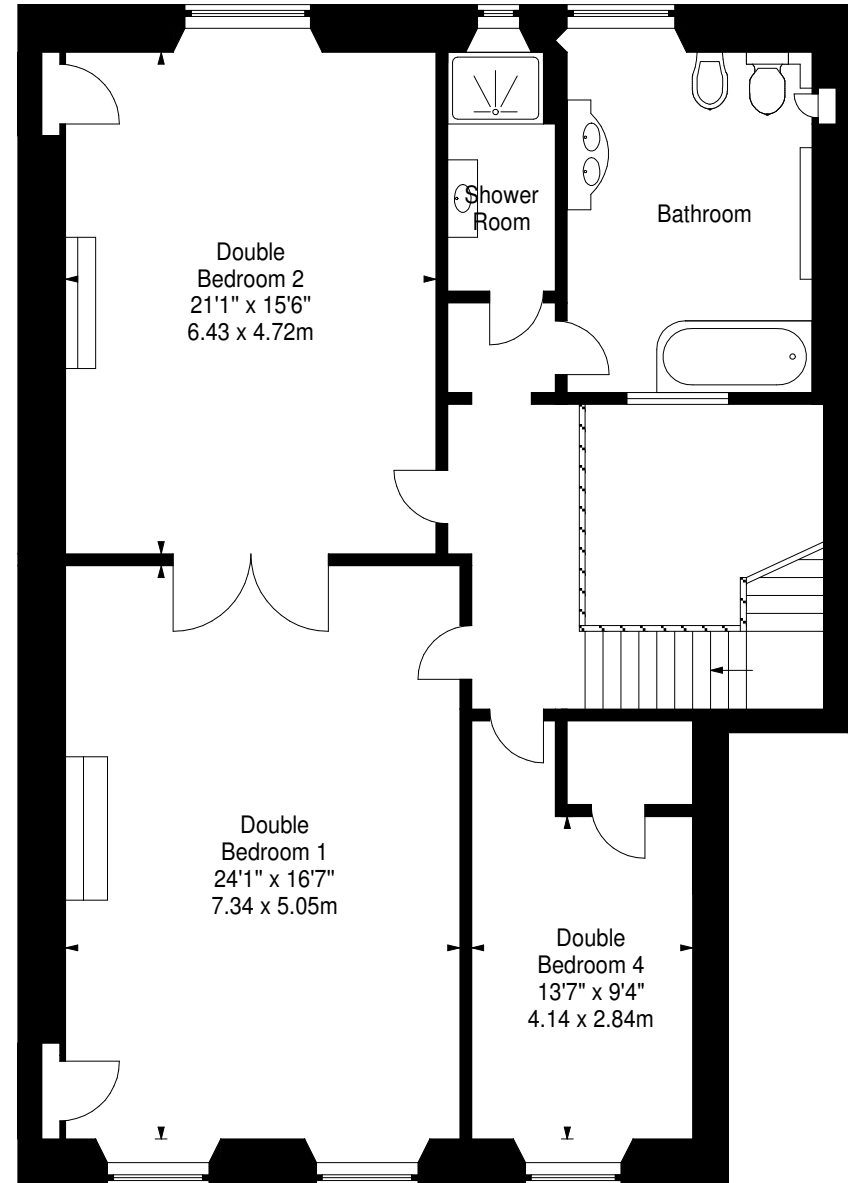

Dundas Street,  
Edinburgh, EH3 6SD

Approx. Gross Internal Area  
2745 Sq Ft - 255.01 Sq M  
For identification only. Not to scale.  
© SquareFoot 2020

Ground Floor

First Floor