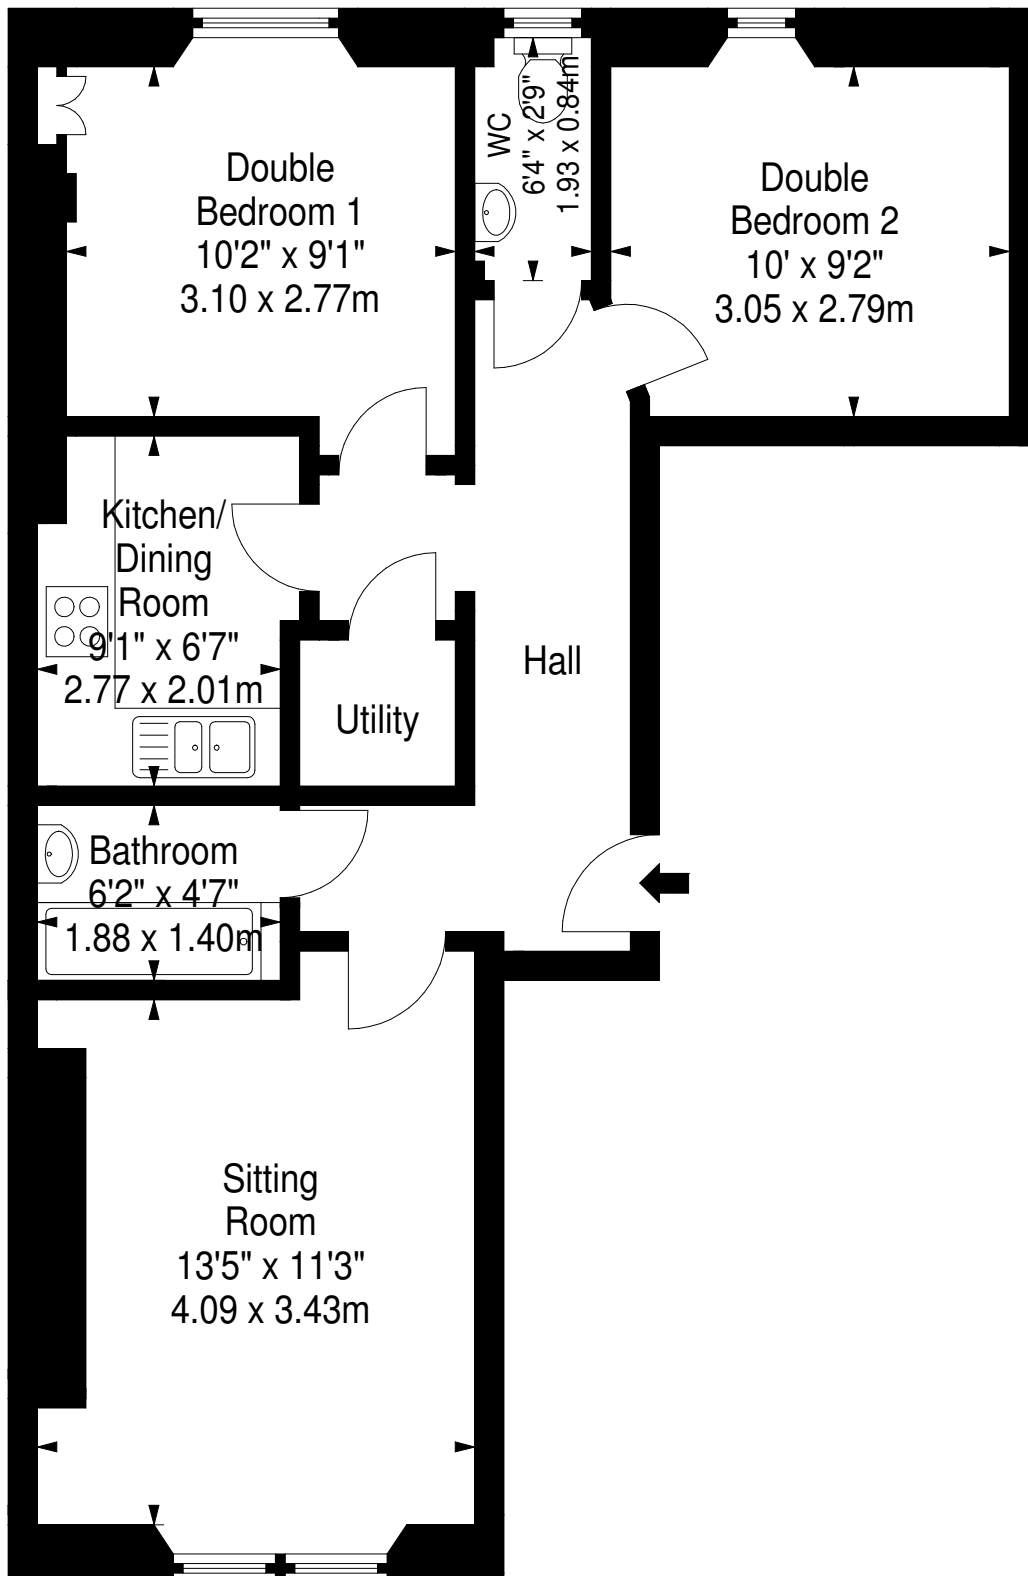

**Kings Road,  
Edinburgh, EH15 1DZ**

Approx. Gross Internal Area  
612 Sq Ft - 56.85 Sq M  
For identification only. Not to scale.  
© SquareFoot 2020

Second Floor