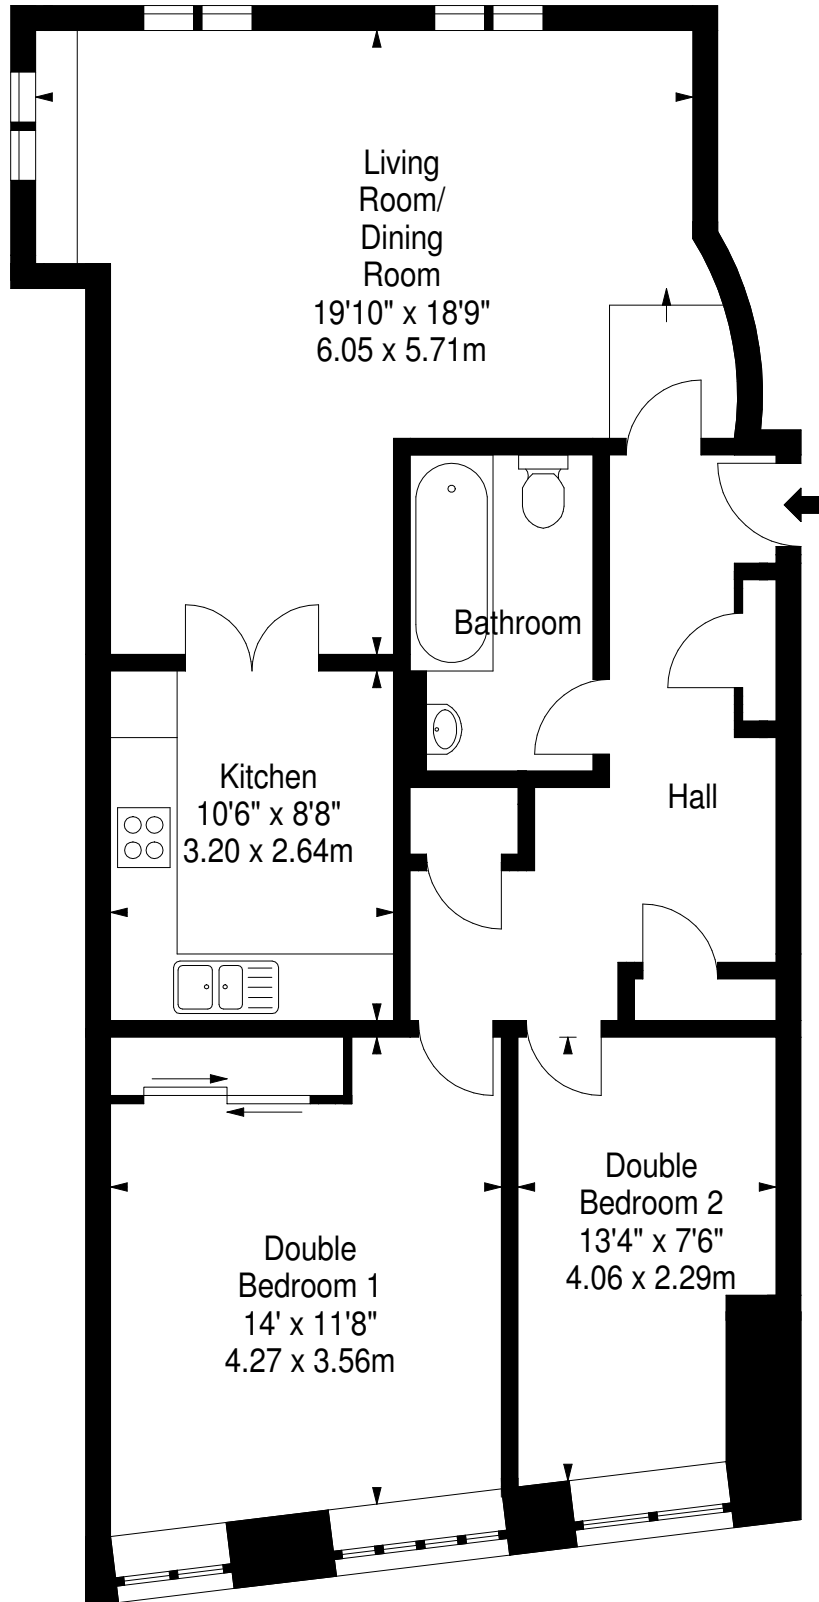

**Yardheads,
Edinburgh,
Midlothian, EH6 6BU**

Approx. Gross Internal Area
864 Sq Ft - 80.27 Sq M
For identification only. Not to scale.
© SquareFoot 2020

Ground Floor