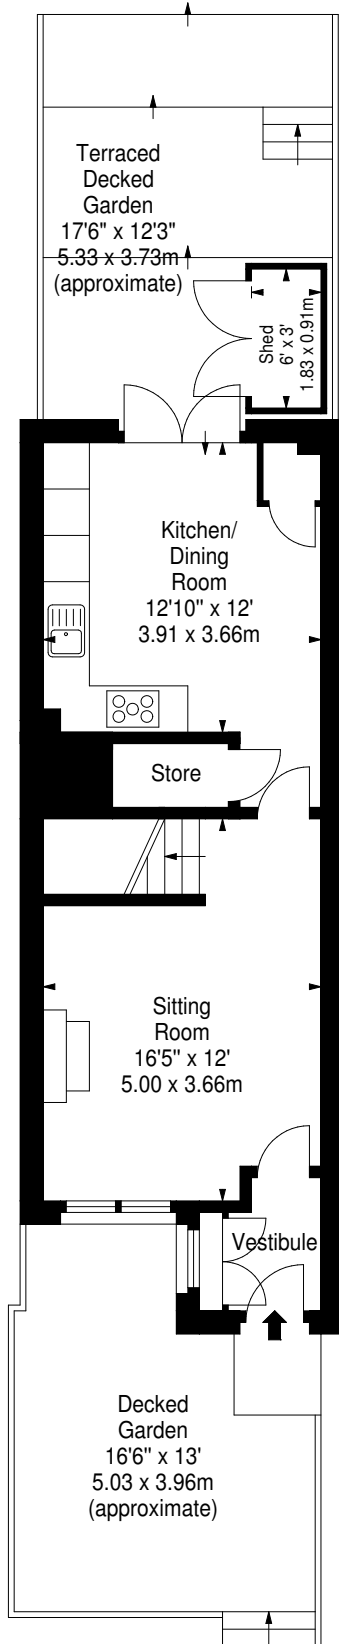

**Caddells Row,
Edinburgh,
Midlothian, EH4 6HY**

Approx. Gross Internal Area
972 Sq Ft - 90.30 Sq M
Eaves Storage
Approx. Gross Internal Area
75 Sq Ft - 6.97 Sq M
Shed
Approx. Gross Internal Area
18 Sq Ft - 1.67 Sq M
For identification only. Not to scale.
© SquareFoot 2020

Ground Floor

First Floor

Second Floor