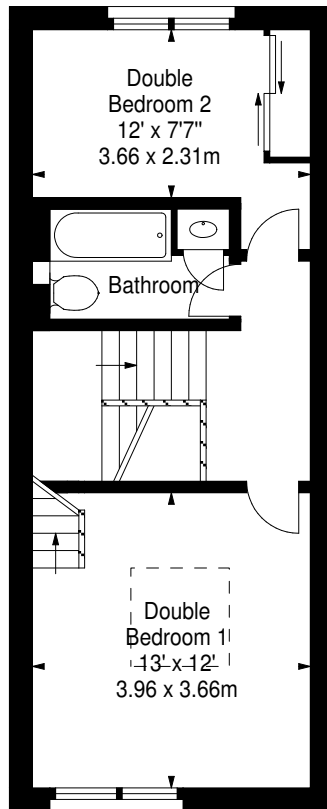

**Caddells Row,
Edinburgh,
Midlothian, EH4 6HY**

Approx. Gross Internal Area
972 Sq Ft - 90.30 Sq M
Eaves Storage
Approx. Gross Internal Area
75 Sq Ft - 6.97 Sq M
Shed
Approx. Gross Internal Area
18 Sq Ft - 1.67 Sq M
For identification only. Not to scale.
© SquareFoot 2020

Ground Floor

First Floor

Second Floor