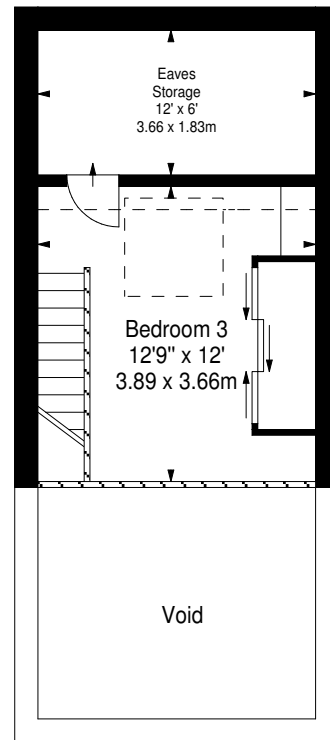

**Caddells Row,
Edinburgh,
Midlothian, EH4 6HY**

Approx. Gross Internal Area
972 Sq Ft - 90.30 Sq M
Eaves Storage
Approx. Gross Internal Area
75 Sq Ft - 6.97 Sq M
Shed
Approx. Gross Internal Area
18 Sq Ft - 1.67 Sq M
For identification only. Not to scale.
© SquareFoot 2020

Ground Floor

First Floor

Second Floor