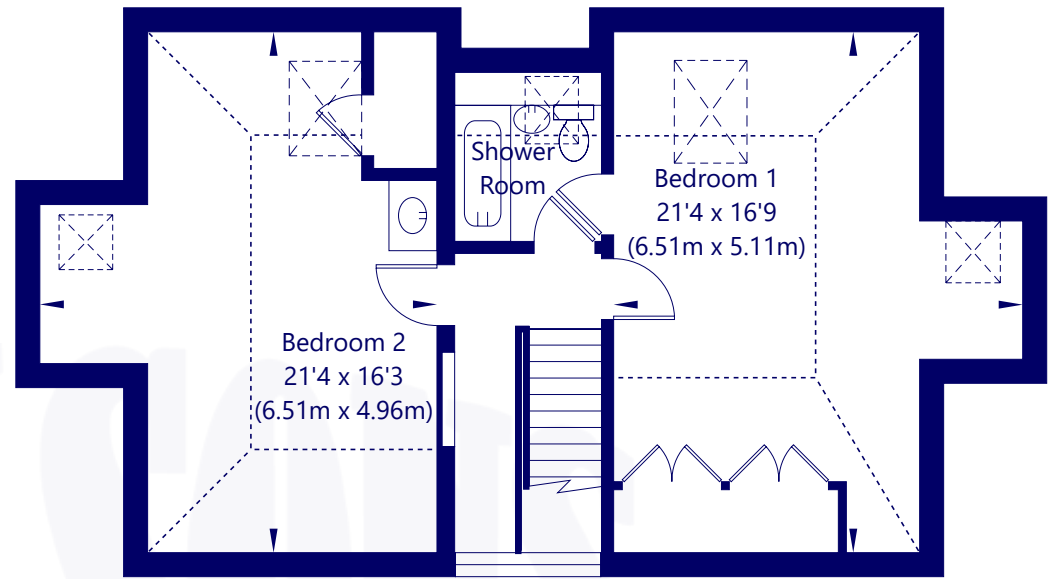

Approx. Gross Internal Area of Main Residence
189.28 Sq M / 2038 Sq Ft.
Not to scale. For identification only.
© www.planography.co.uk 2020

Ground Floor