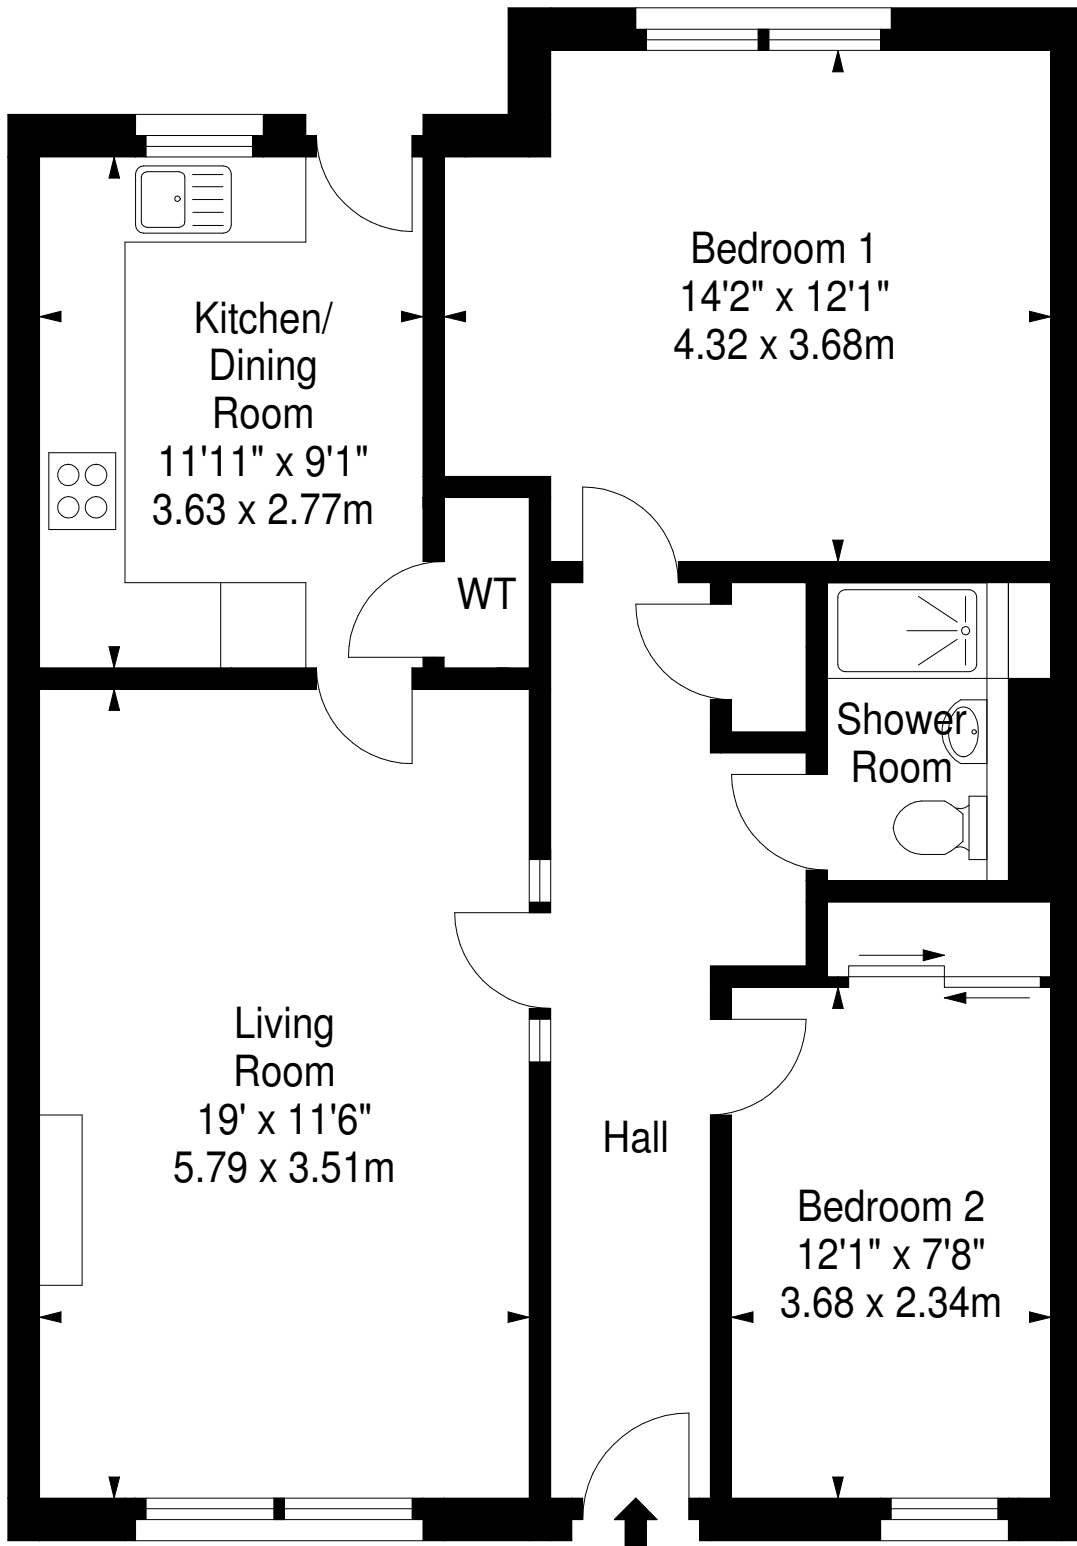

# Muirfield House, Gullane, EH31 2EL

Approx. Gross Internal Area  
778 Sq Ft - 72.28 Sq M  
For identification only. Not to scale.  
© SquareFoot 2020

Ground Floor