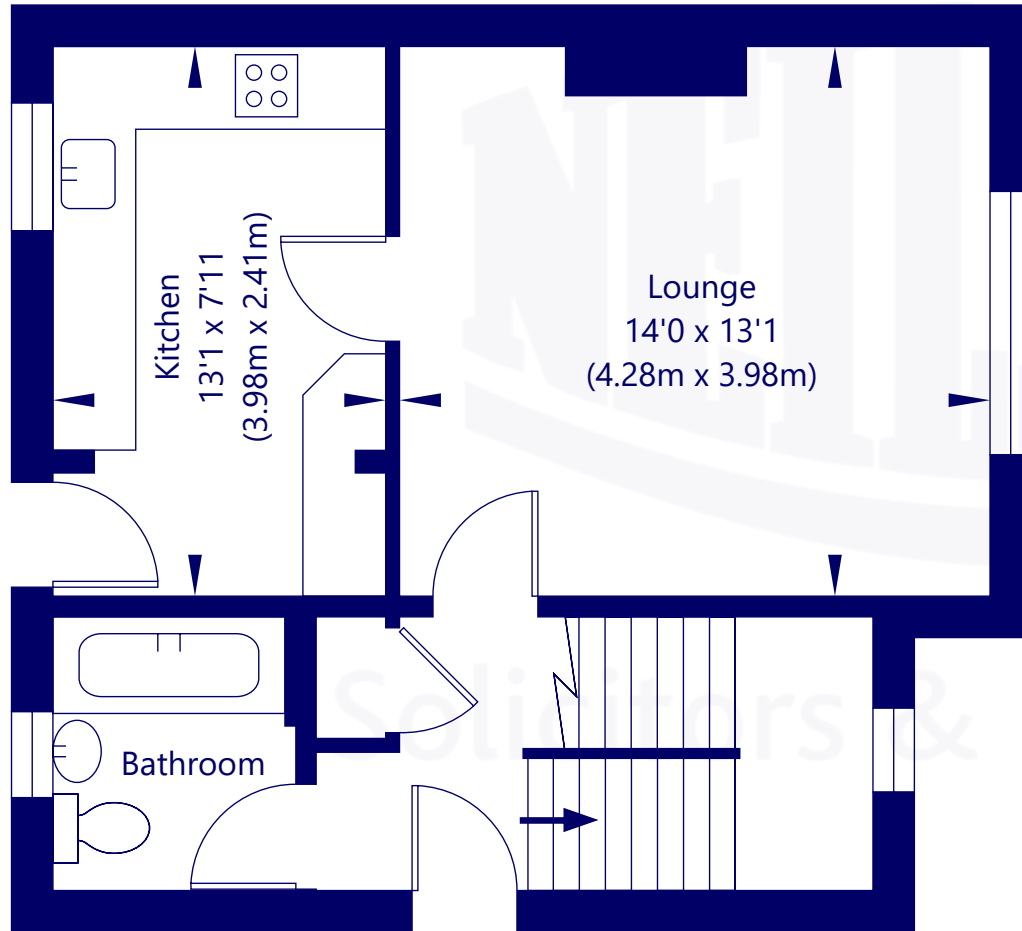

Approx. Gross Internal Area of Main Residence

79.28 Sq M / 853 Sq Ft.

Not to scale. For identification only.

© www.planography.co.uk 2020

Ground Floor

First Floor