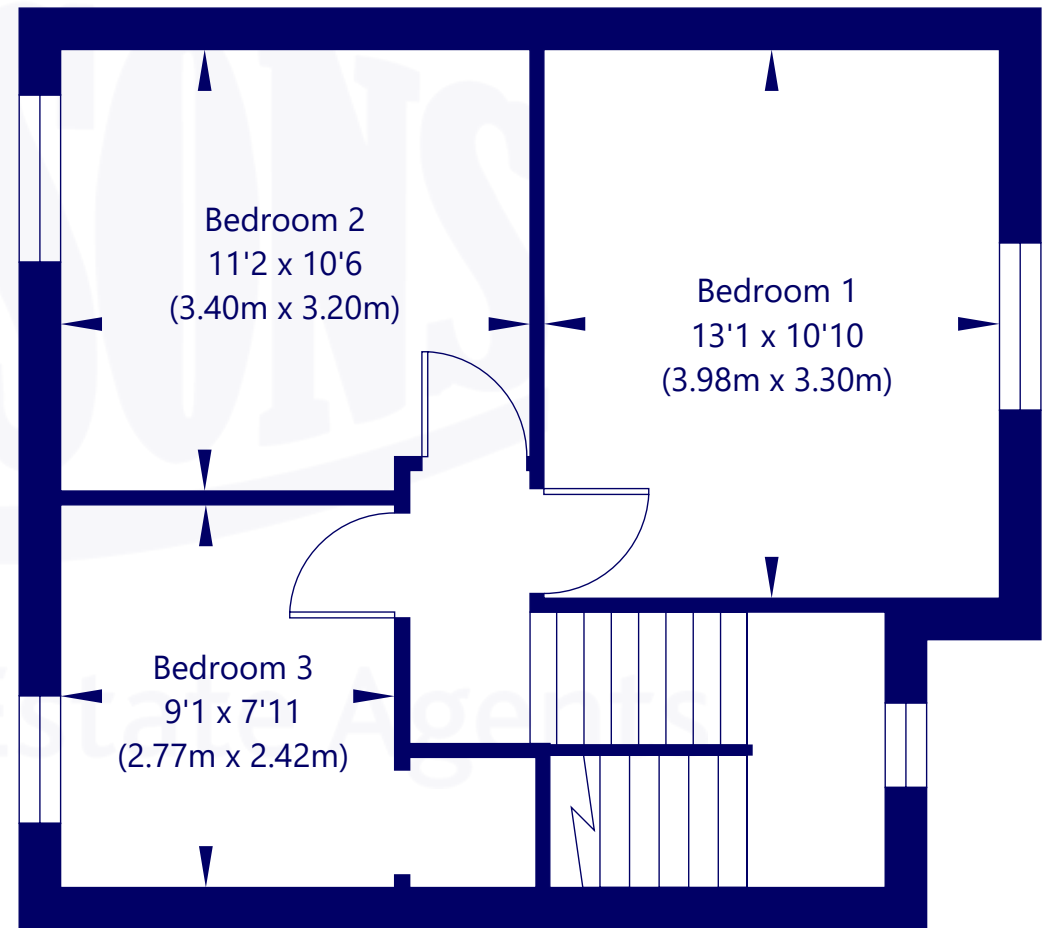

Approx. Gross Internal Area of Main Residence

79.28 Sq M / 853 Sq Ft.

Not to scale. For identification only.

© www.planography.co.uk 2020

Ground Floor

First Floor