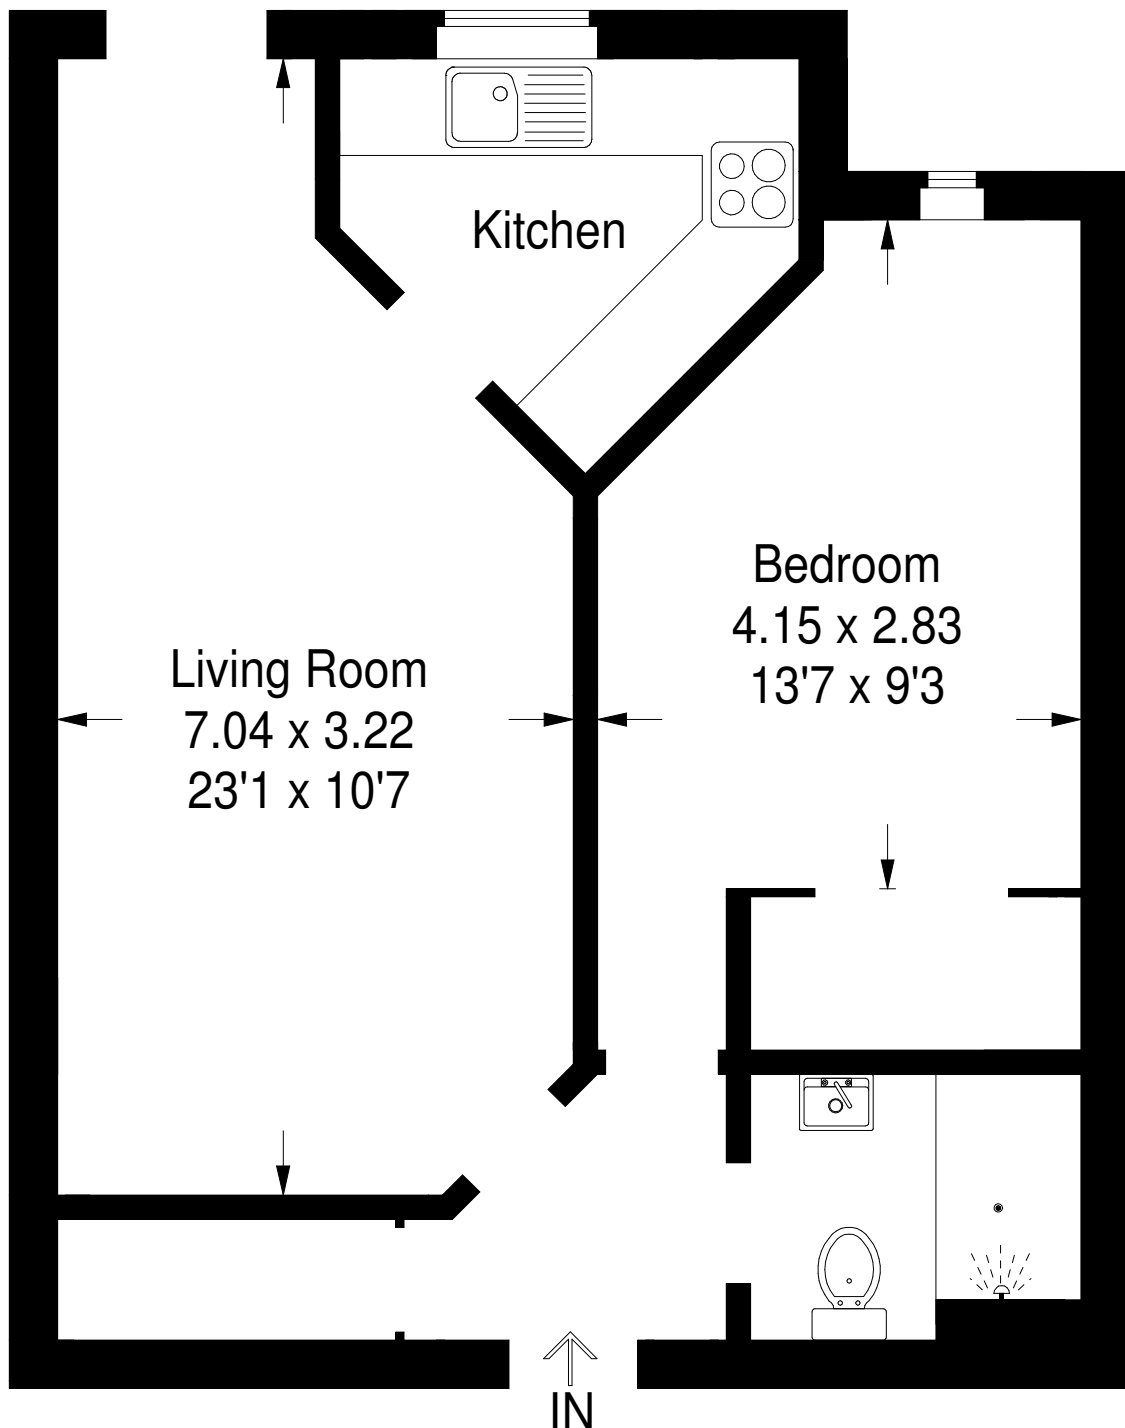

# 5 Kerfield Court, Kelso, TD5 7BP

Approximate Gross Internal Area  
48.7 sq m / 524 sq ft

Illustration for identification purposes only,  
measurements are approximate, not to scale.  
FloorplansUsketch.com © 2020 (ID 716080)