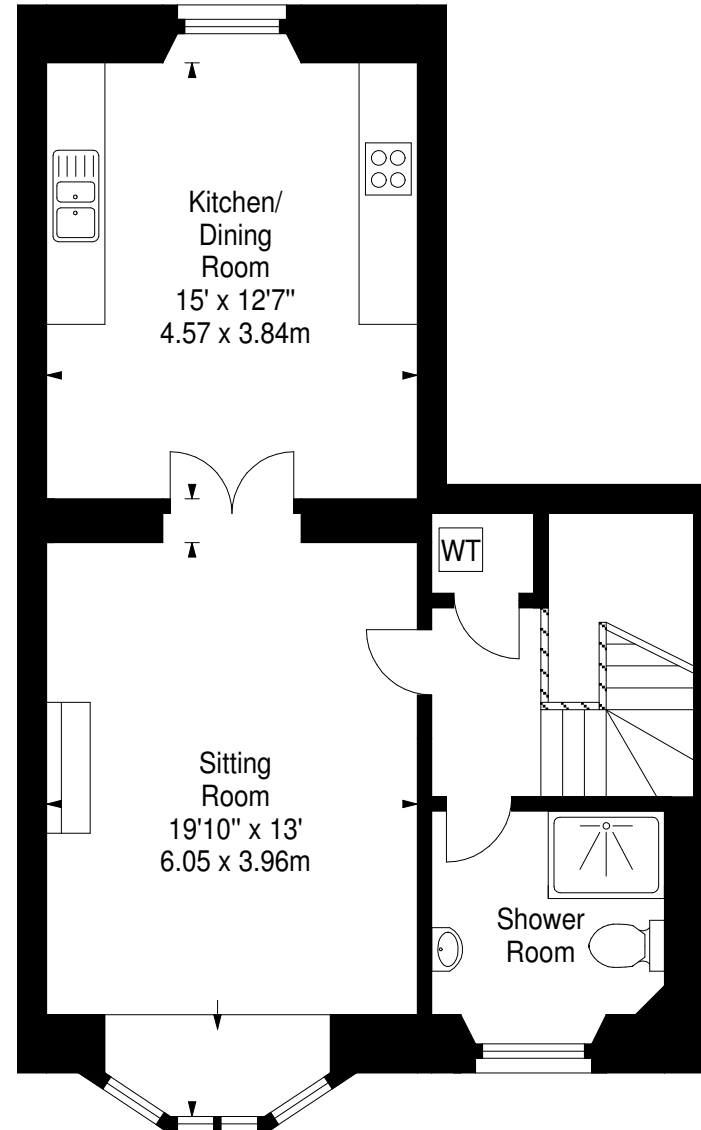

**Ramsay Garden,  
Edinburgh, EH1 2NA**

Approx. Gross Internal Area  
1200 Sq Ft - 111.48 Sq M  
For identification only. Not to scale.  
© SquareFoot 2021

Ground Floor

First Floor