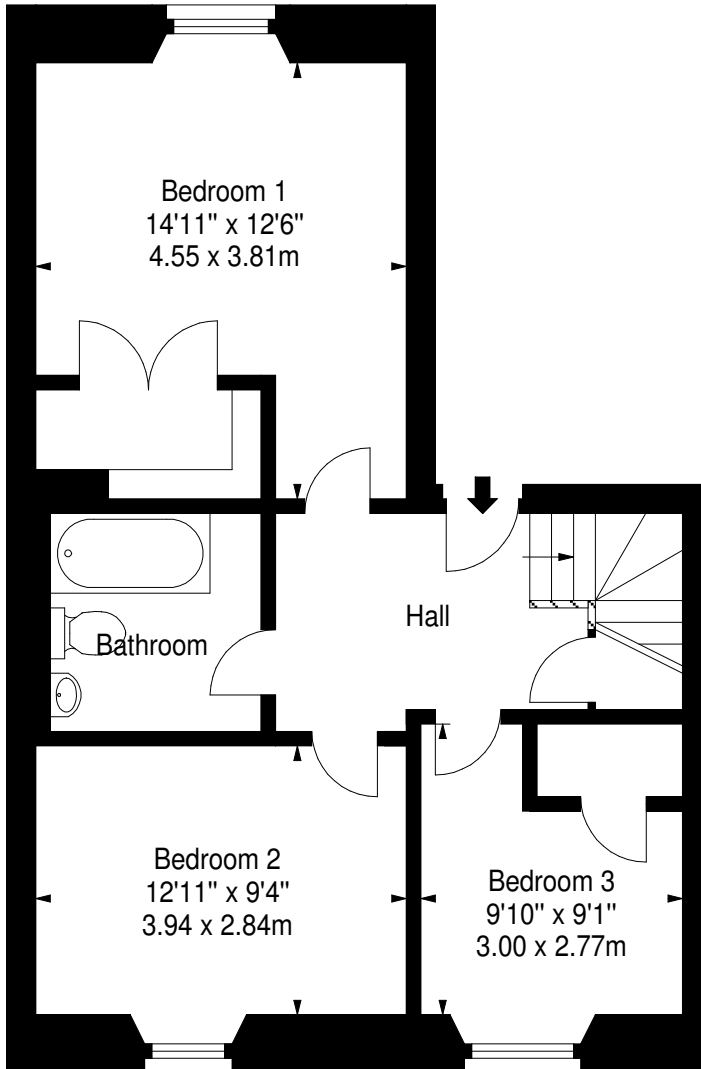

**Ramsay Garden,  
Edinburgh, EH1 2NA**

Approx. Gross Internal Area  
1200 Sq Ft - 111.48 Sq M  
For identification only. Not to scale.  
© SquareFoot 2021

Ground Floor

First Floor