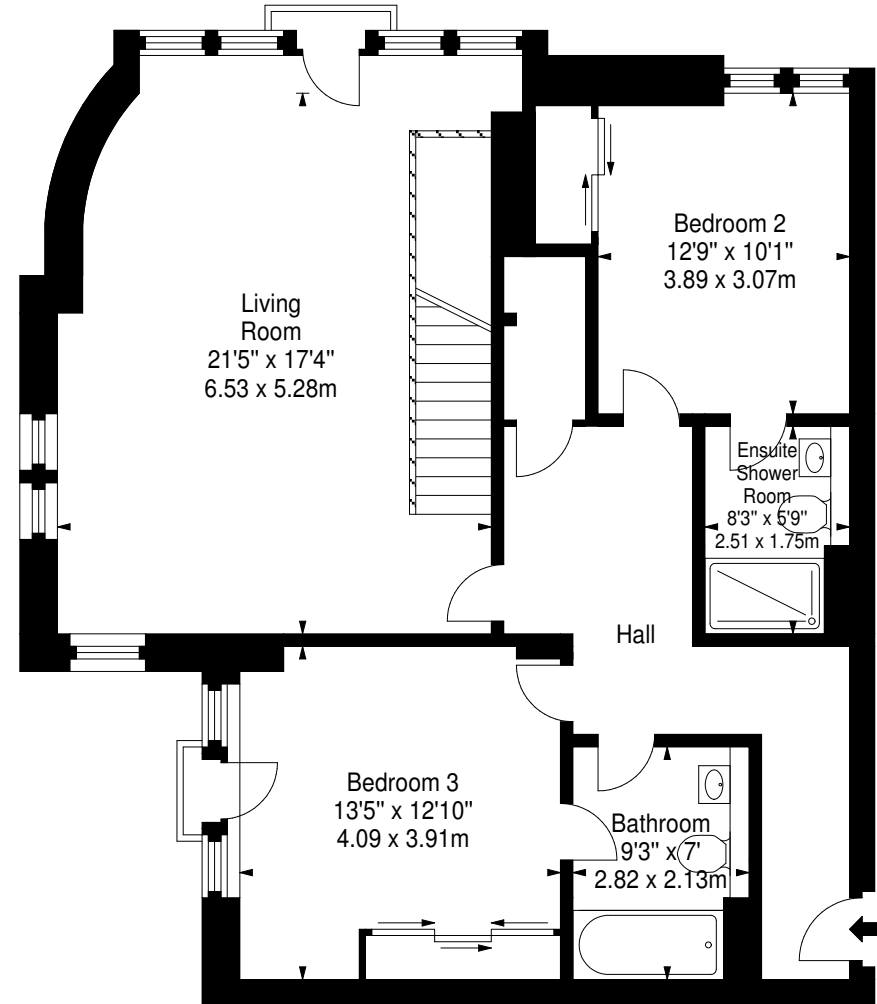

Western Harbour Breakwater,  
Edinburgh, EH6 6PA

Approx. Gross Internal Area  
2042 Sq Ft - 189.70 Sq M  
For identification only. Not to scale.  
© SquareFoot 2021

Second Floor

Third Floor