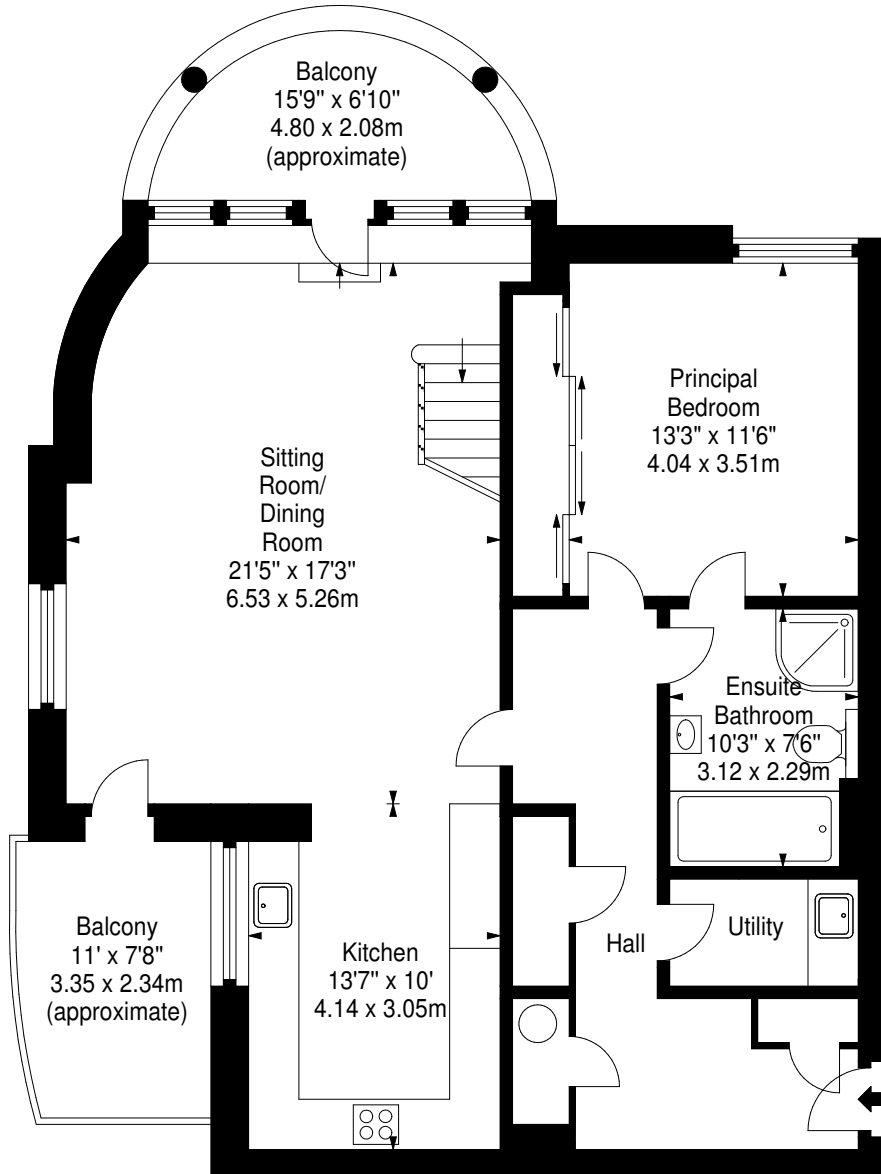

Western Harbour Breakwater,  
Edinburgh, EH6 6PA

Approx. Gross Internal Area  
2042 Sq Ft - 189.70 Sq M  
For identification only. Not to scale.  
© SquareFoot 2021

Second Floor

Third Floor