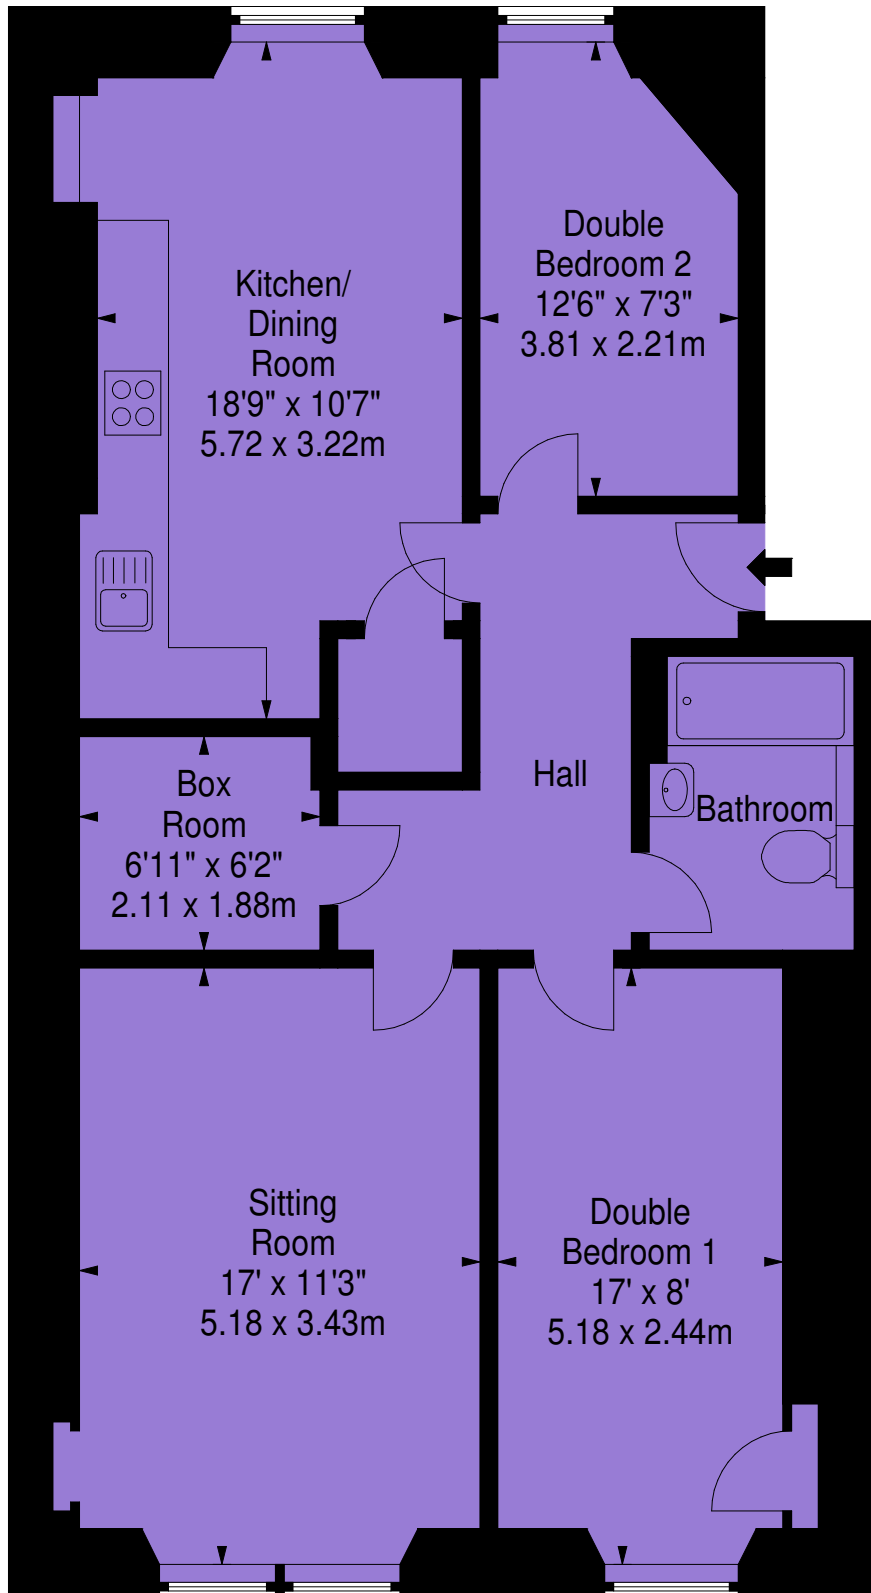

43 F2 Pitt Street,
Edinburgh, EH6 4BZ

Approx. Gross Internal Area
828 Sq Ft - 76.92 Sq M
For identification only. Not to scale.
© SquareFoot 2021

First Floor