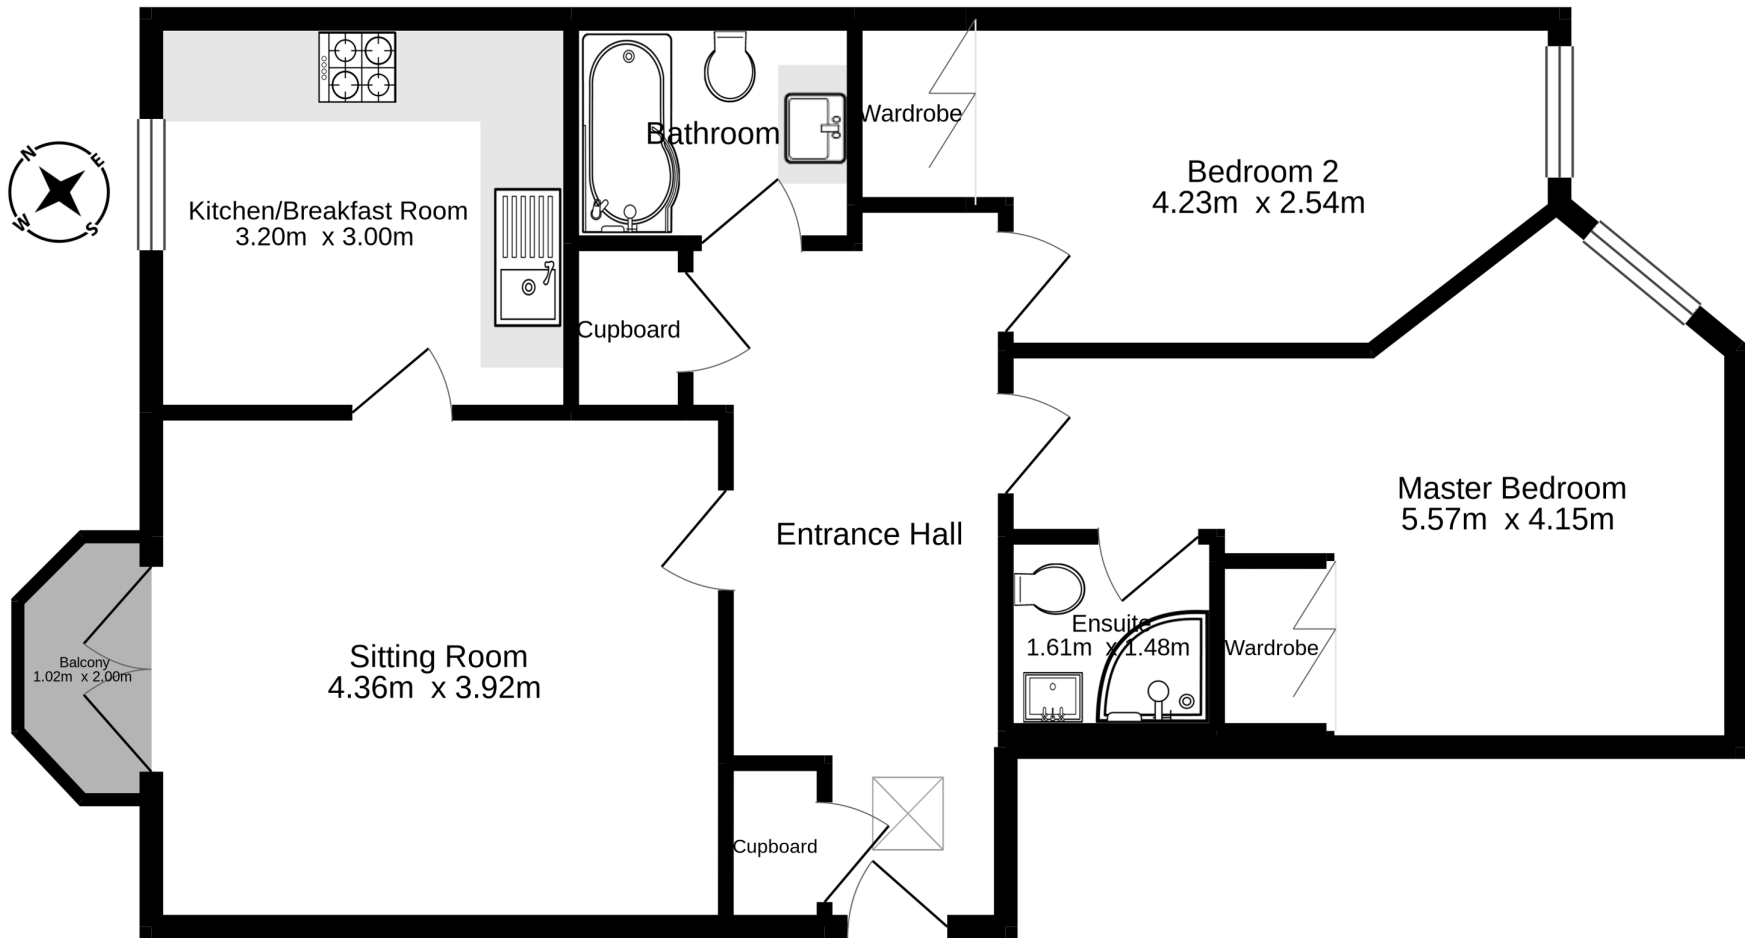

# Third Floor 73.5 sq.m. approx.

TOTAL FLOOR AREA : 73.5 sq.m. approx.

Whilst every attempt has been made to ensure the accuracy of the floorplan contained here, measurements of doors, windows, rooms and any other items are approximate and no responsibility is taken for any error, omission or mis-statement. This plan is for illustrative purposes only and should be used as such by any prospective purchaser. The services, systems and appliances shown have not been tested and no guarantee as to their operability or efficiency can be given.  
Made with Metropix ©2021