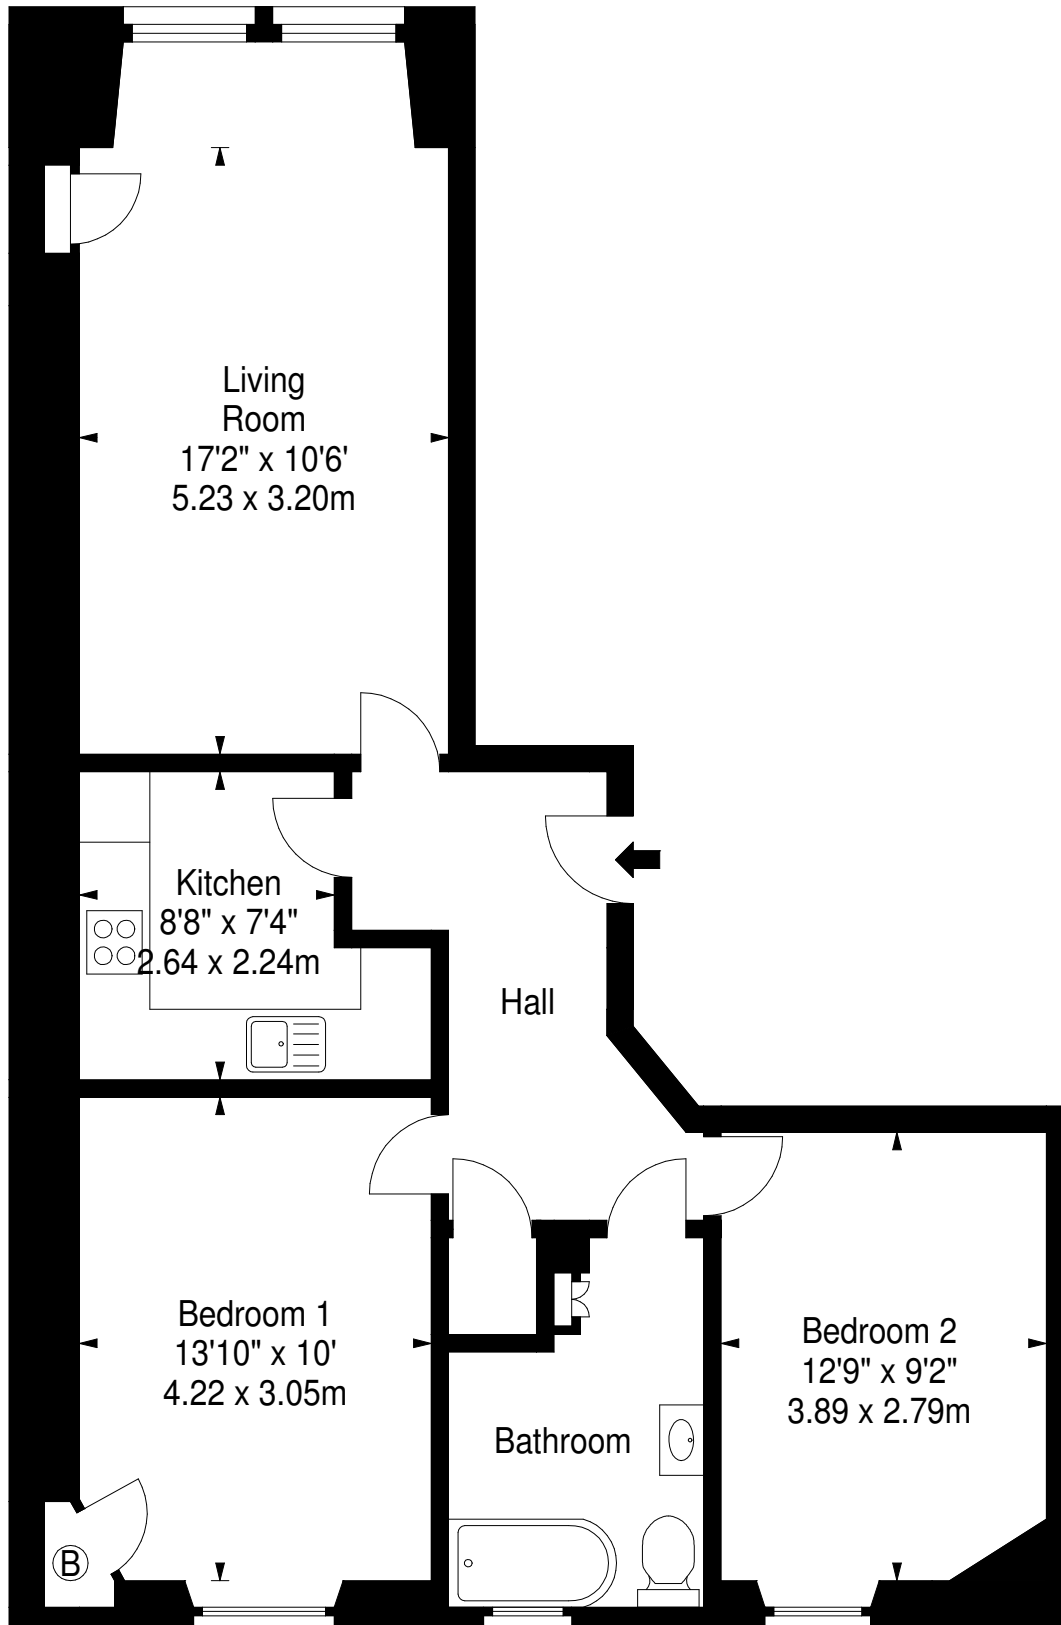

**Roseneath Terrace,  
Edinburgh,  
Midlothian, EH9 1JN**

Approx. Gross Internal Area  
736 Sq Ft - 68.37 Sq M  
For identification only. Not to scale.  
© SquareFoot 2021

Second Floor