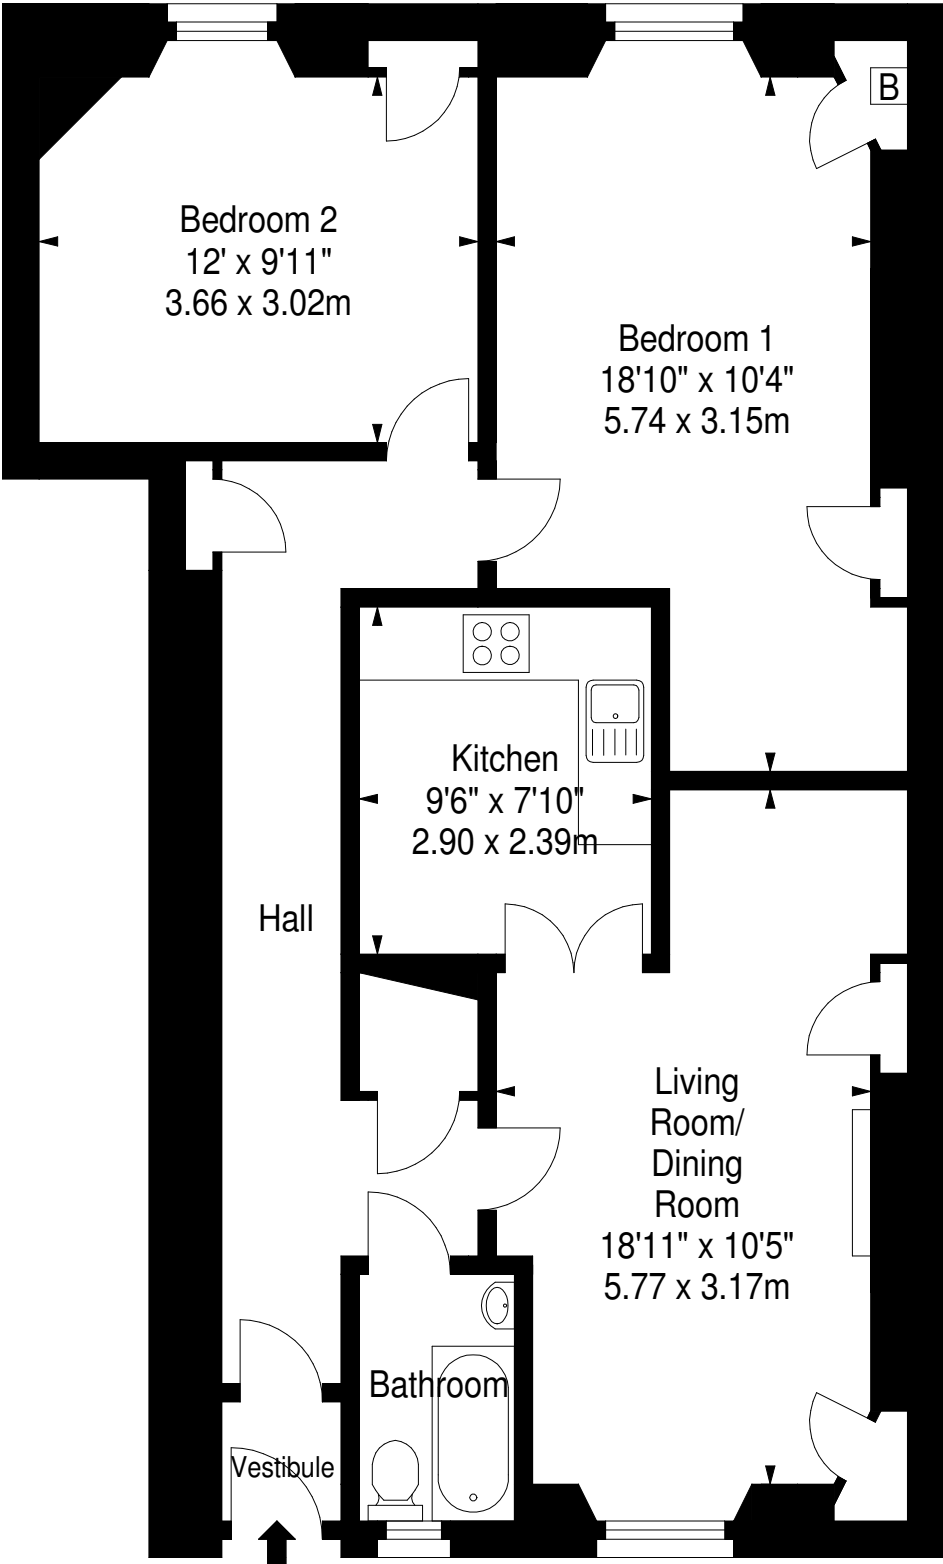

**Moat Street,
Edinburgh,
Midlothian, EH14 1PL**

Approx. Gross Internal Area
802 Sq Ft - 74.51 Sq M
For identification only. Not to scale.
© SquareFoot 2021

Ground Floor