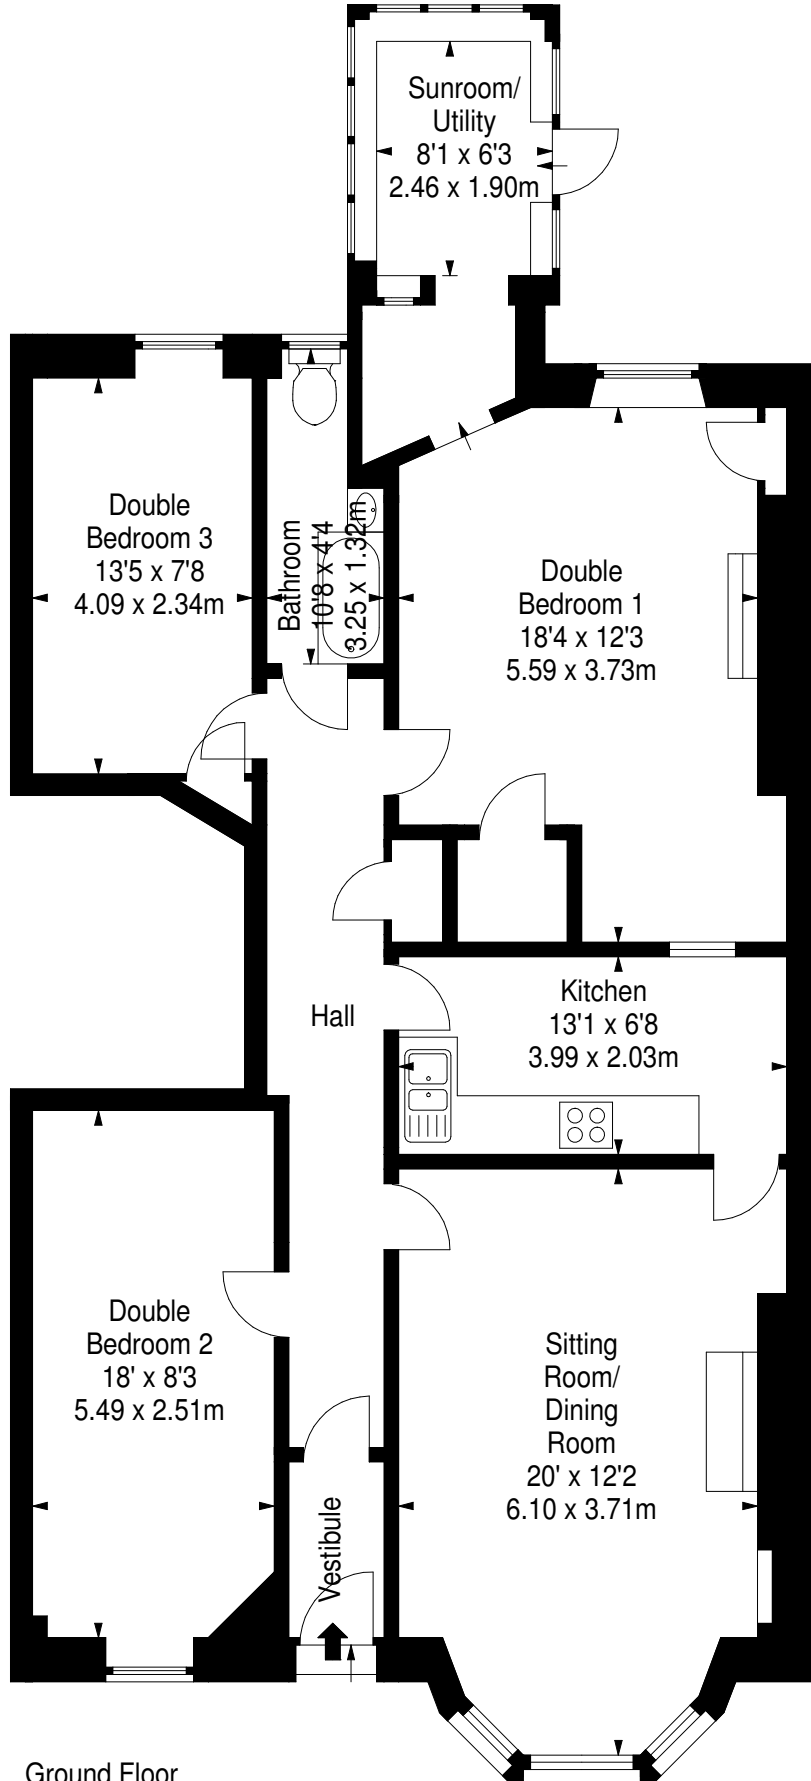

East Claremont Street,
Edinburgh, EH7 4JZ

Approx. Gross Internal Area
1103 Sq Ft - 102.47 Sq M
For identification only. Not to scale.
© SquareFoot 2021

Ground Floor