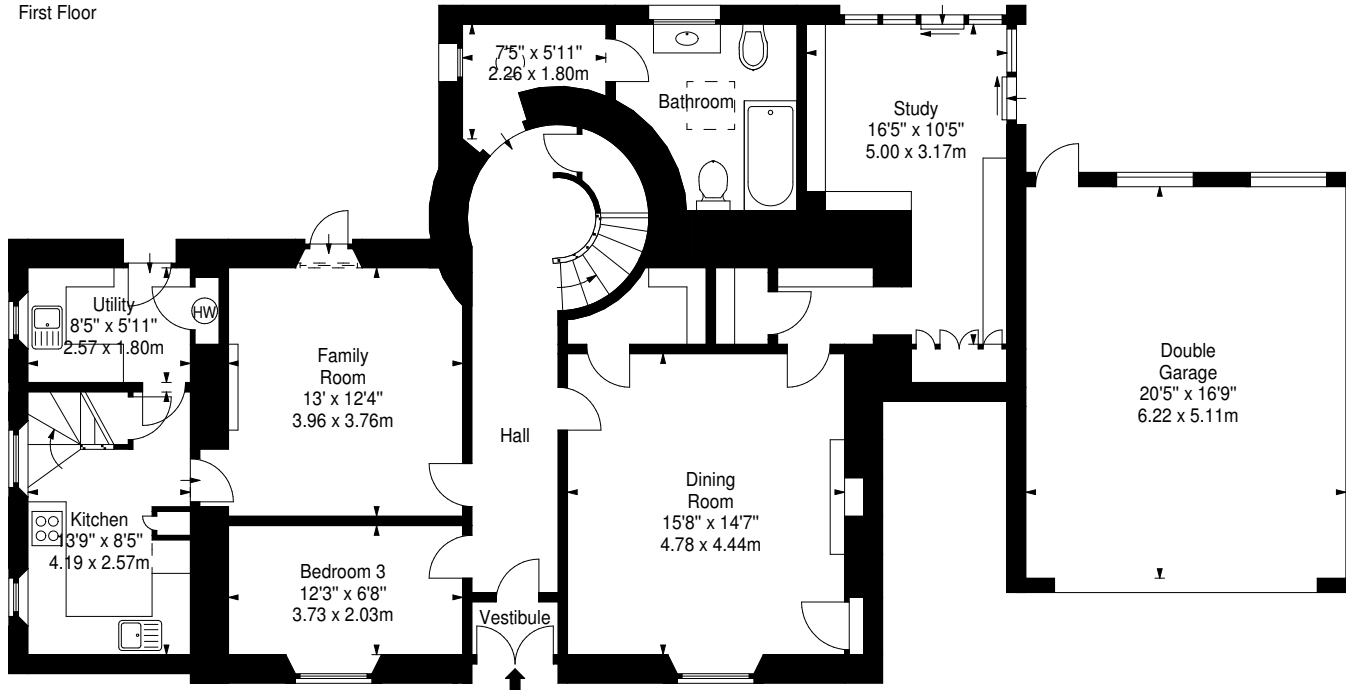

Mount Vernon Road,
Edinburgh,
Midlothian, EH16 6JG

Approx. Gross Internal Area
2627 Sq Ft - 244.05 Sq M
(Including Double Garage)
For identification only. Not to scale.
© SquareFoot 2021

First Floor

Ground Floor