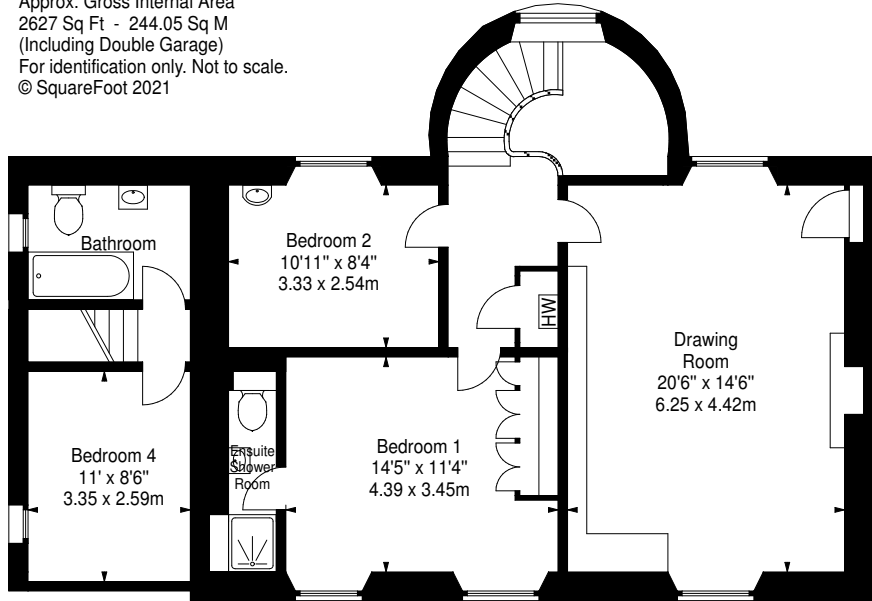

Mount Vernon Road,
Edinburgh,
Midlothian, EH16 6JG

Approx. Gross Internal Area
2627 Sq Ft - 244.05 Sq M
(Including Double Garage)
For identification only. Not to scale.
© SquareFoot 2021

First Floor

Ground Floor