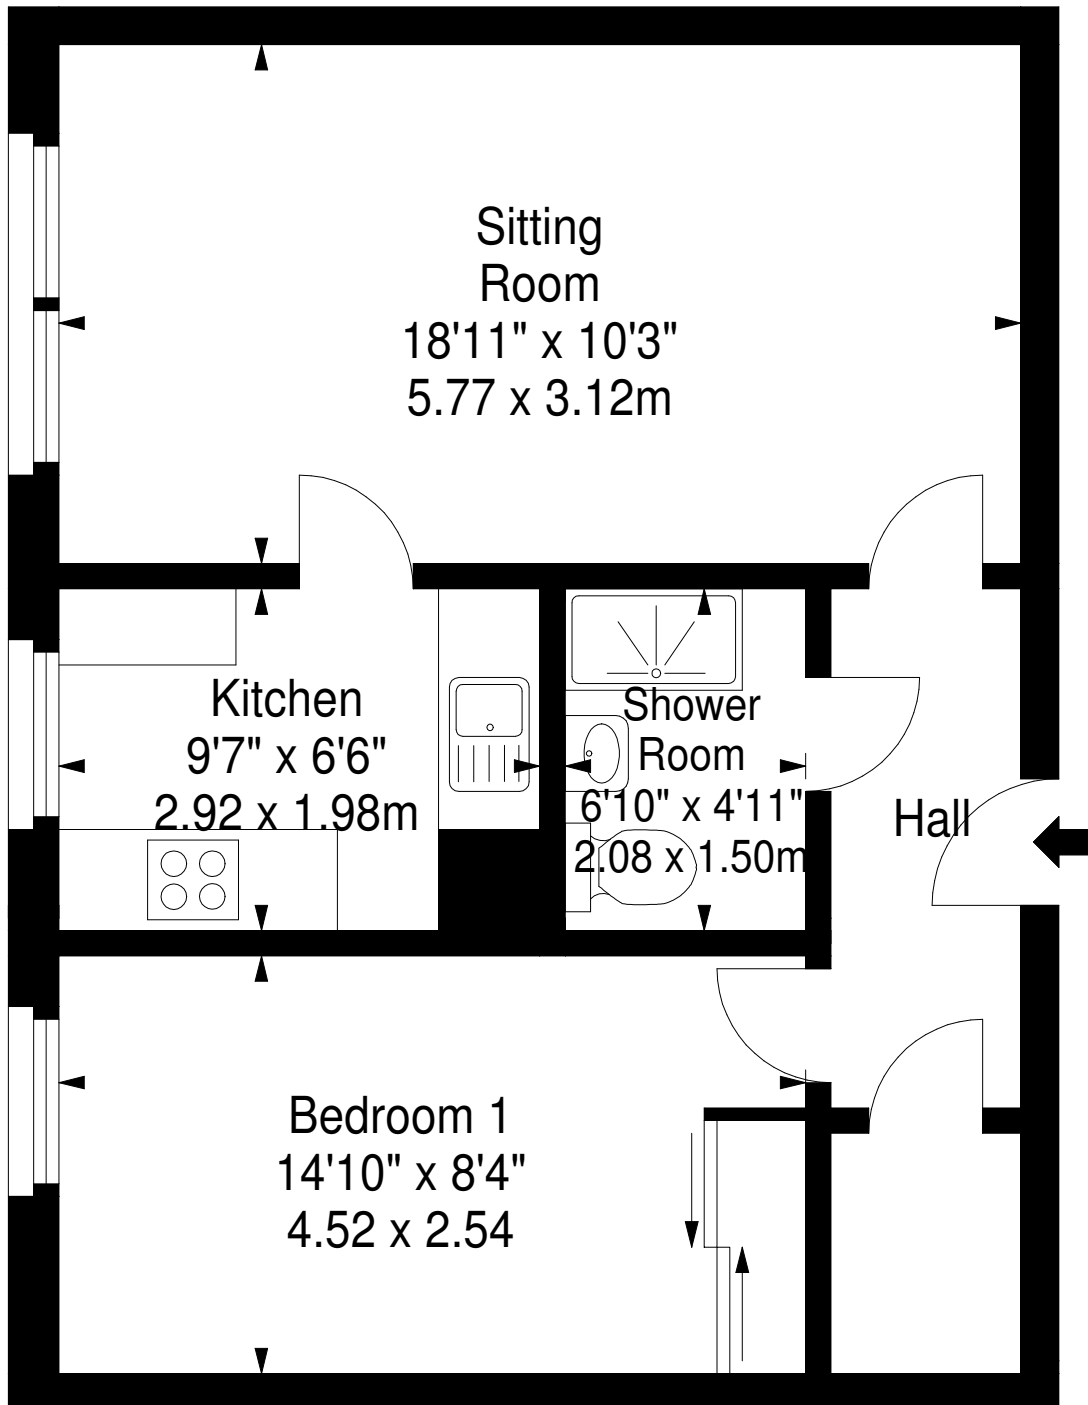

# Carlyle Court, EH4 1DJ

Approx. Gross Internal Area  
499 Sq Ft - 46.36 Sq M  
For identification only. Not to scale.  
© SquareFoot 2021

Second Floor