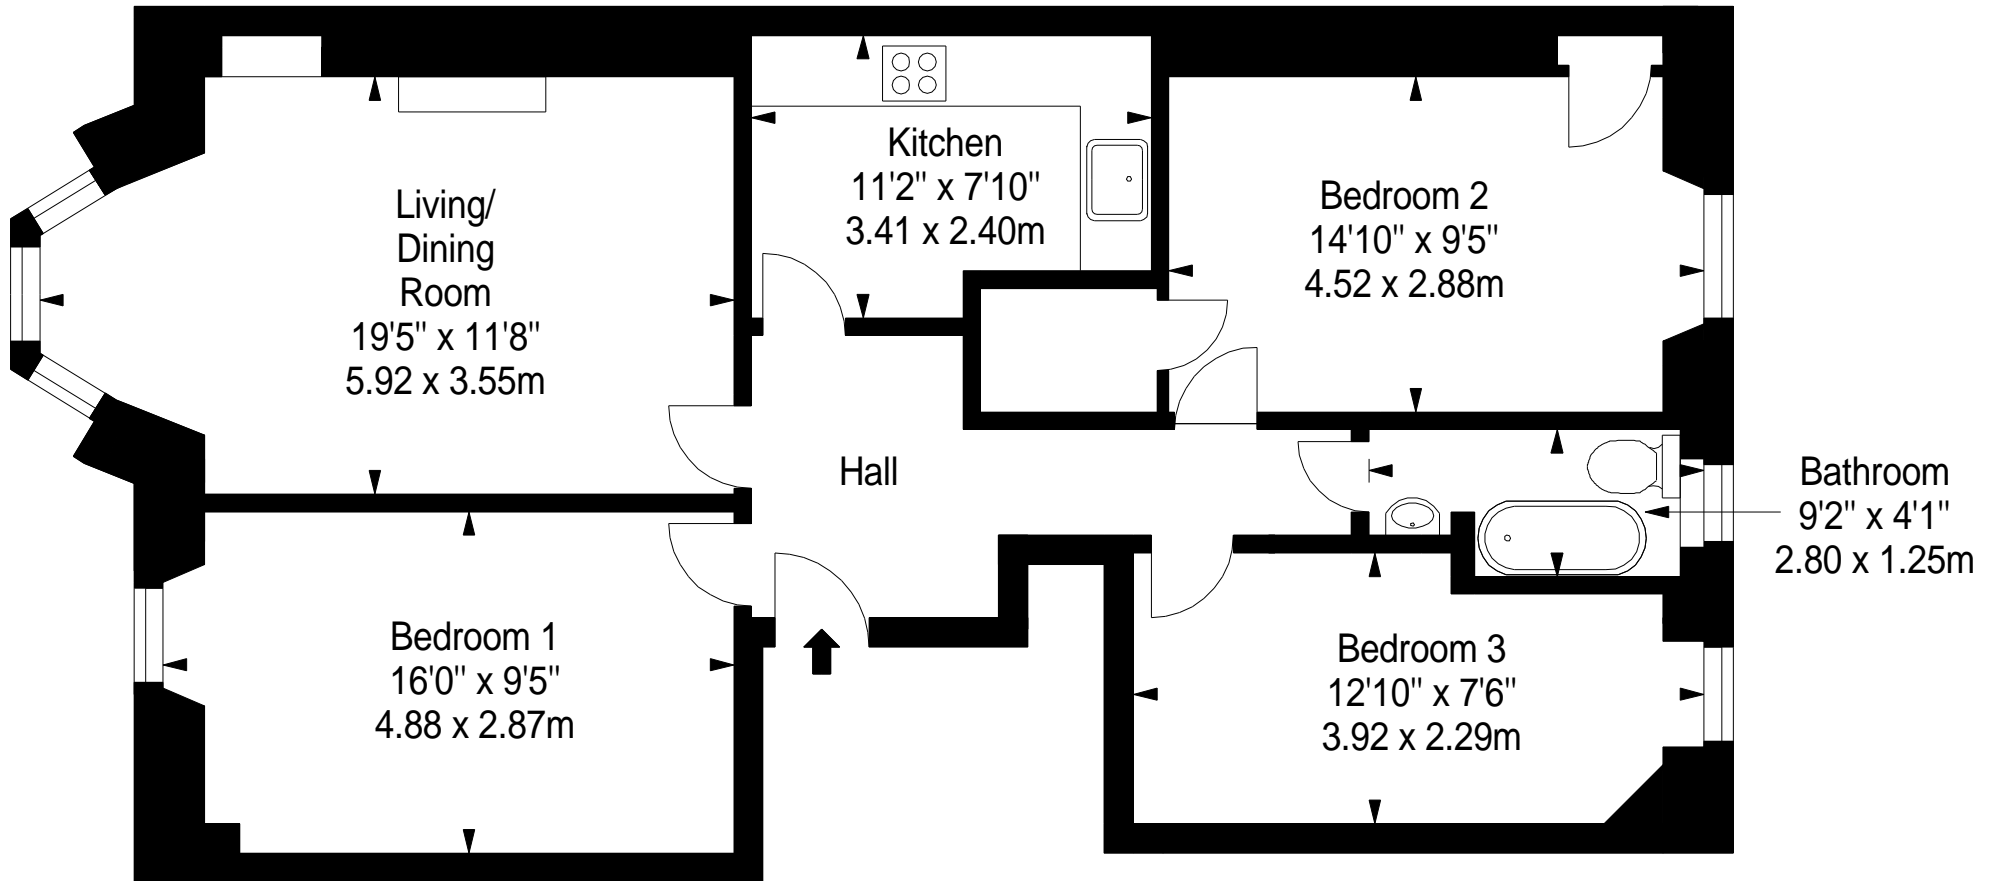

Second Floor
Approx. 78.7 sq. metres (847.1 sq. feet)

Total area: approx. 78.7 sq. metres (847.1 sq. feet)