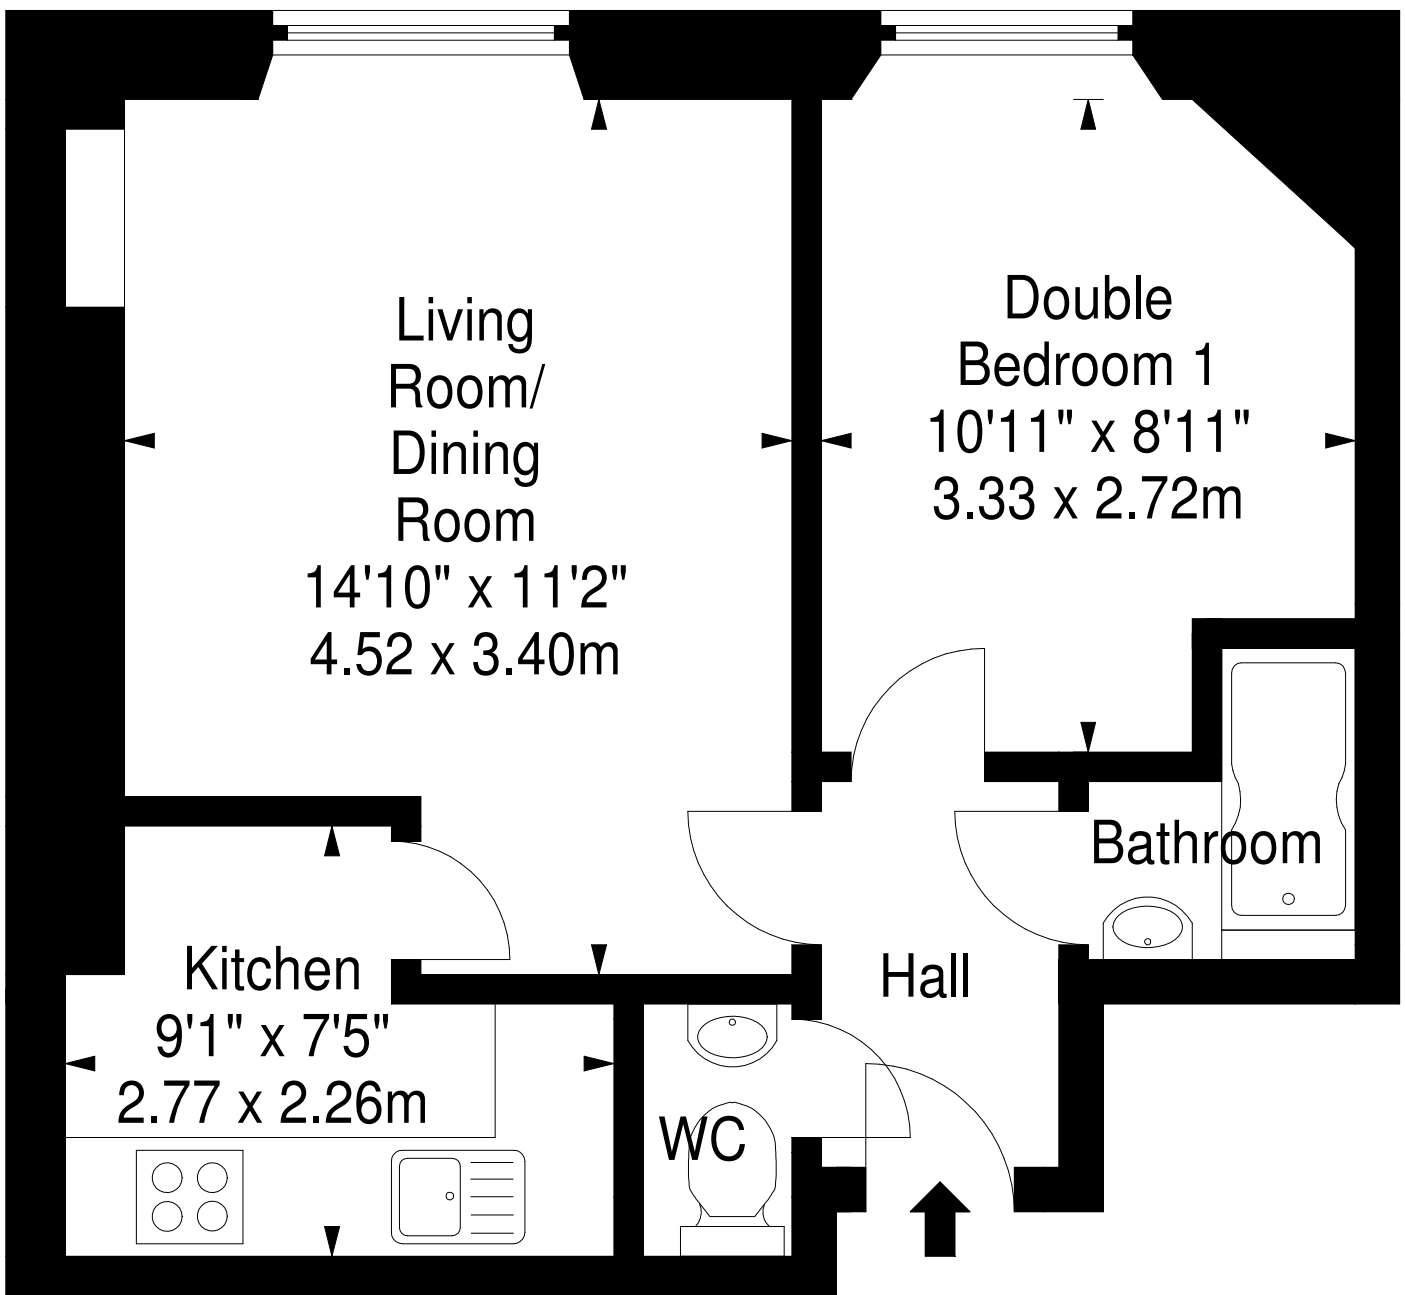

**Lyne Street,
Edinburgh, EH7 5DW**

Approx. Gross Internal Area
391 Sq Ft - 36.32 Sq M
For identification only. Not to scale.
© SquareFoot 2021

Ground Floor