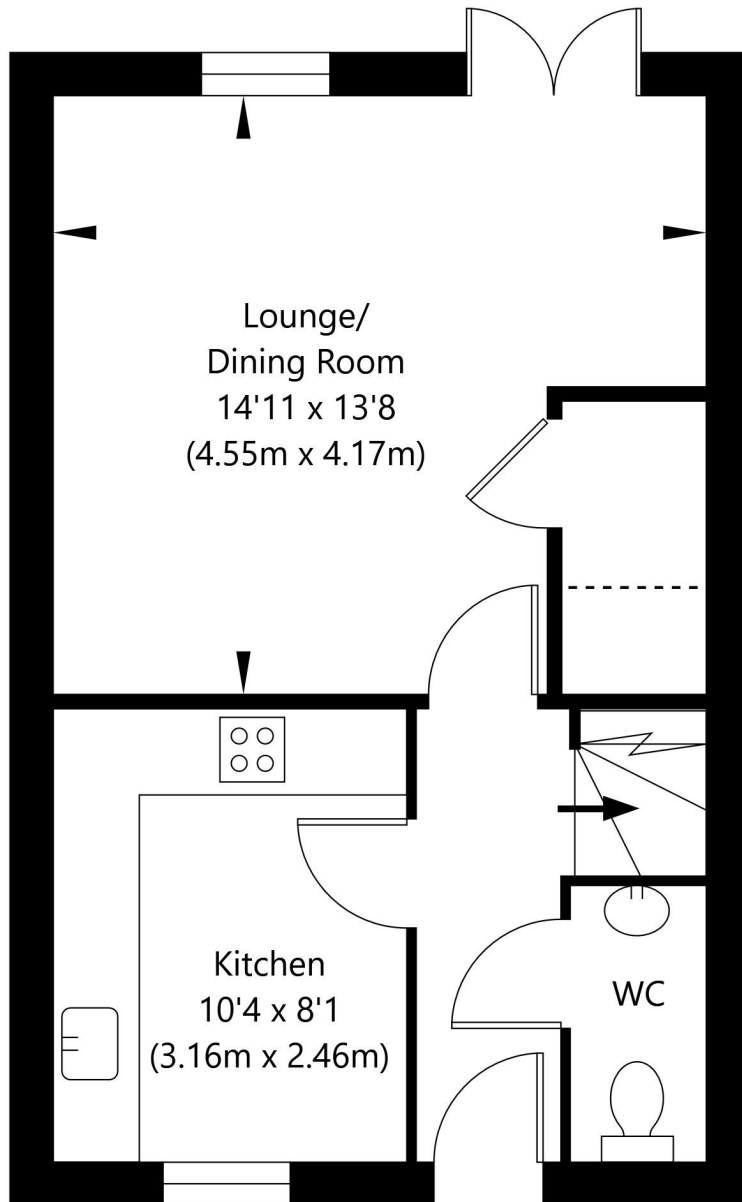

Approx. Gross Internal Area of Main Residence
67.74 Sq M / 729 Sq Ft.
Not to scale. For identification only.
© www.edinburghproperty.photography 2021

Ground Floor

First Floor