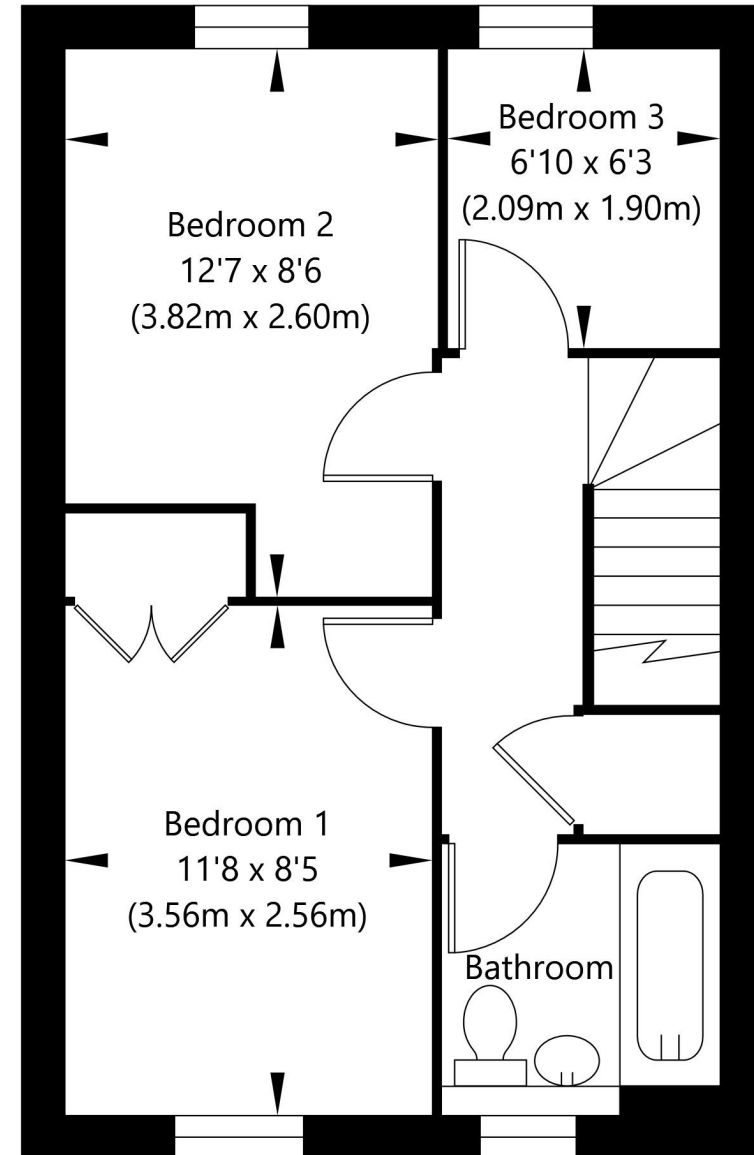

Approx. Gross Internal Area of Main Residence
67.74 Sq M / 729 Sq Ft.
Not to scale. For identification only.
© www.edinburghproperty.photography 2021

Ground Floor

First Floor