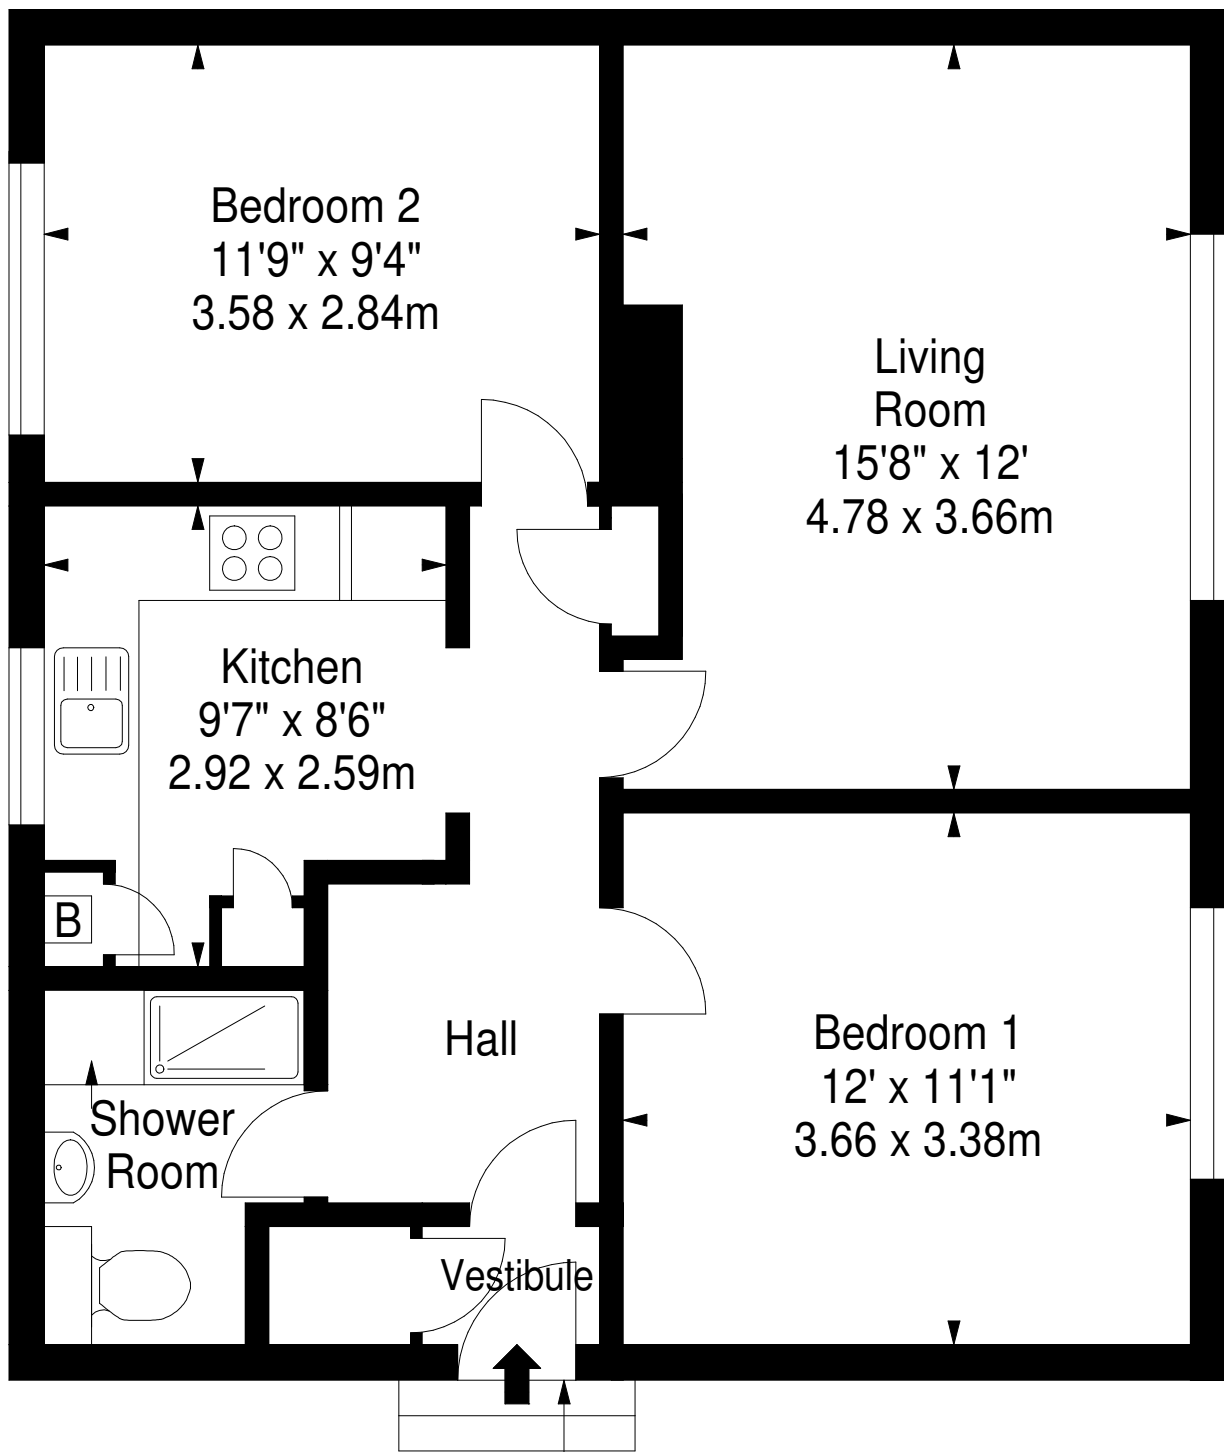

**Oxgangs Road North,
Edinburgh,
Midlothian, EH13 9DS**

Approx. Gross Internal Area
667 Sq Ft - 61.96 Sq M
For identification only. Not to scale.
© SquareFoot 2022

Ground Floor