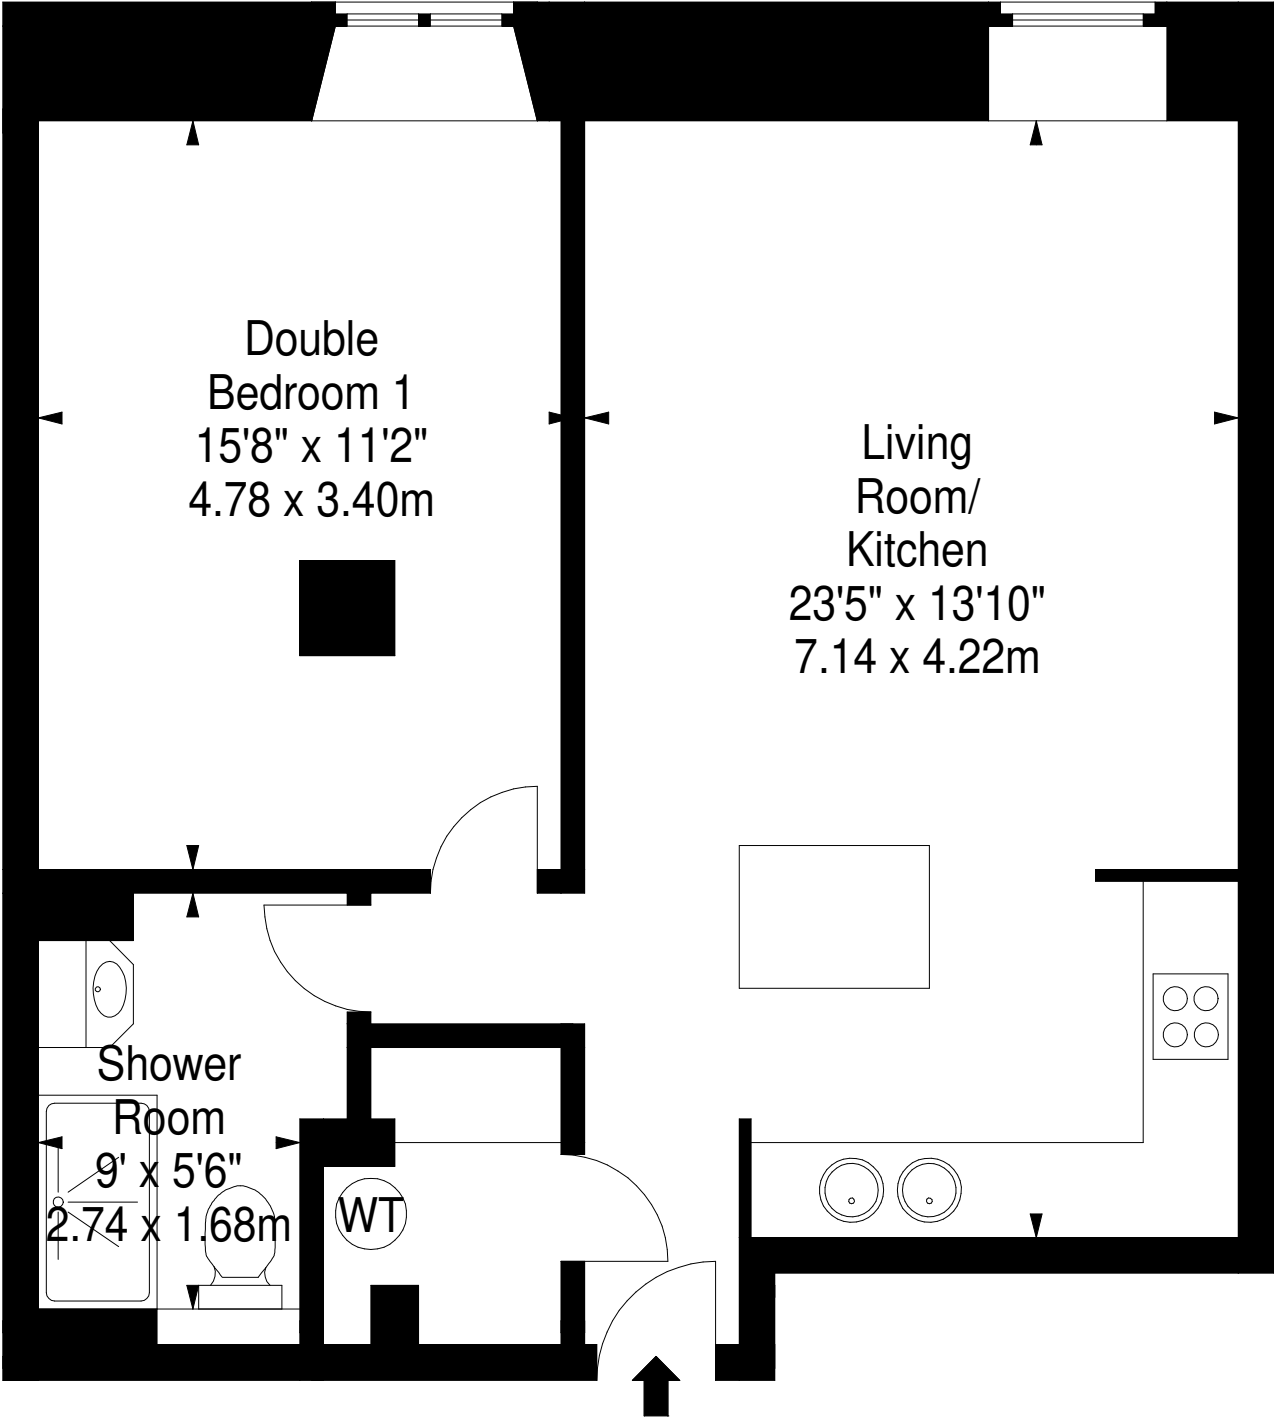

**Commercial Street,
Edinburgh,
Midlothian, EH6 6LS**

Approx. Gross Internal Area
627 Sq Ft - 58.25 Sq M
For identification only. Not to scale.
© SquareFoot 2022

Ground Floor