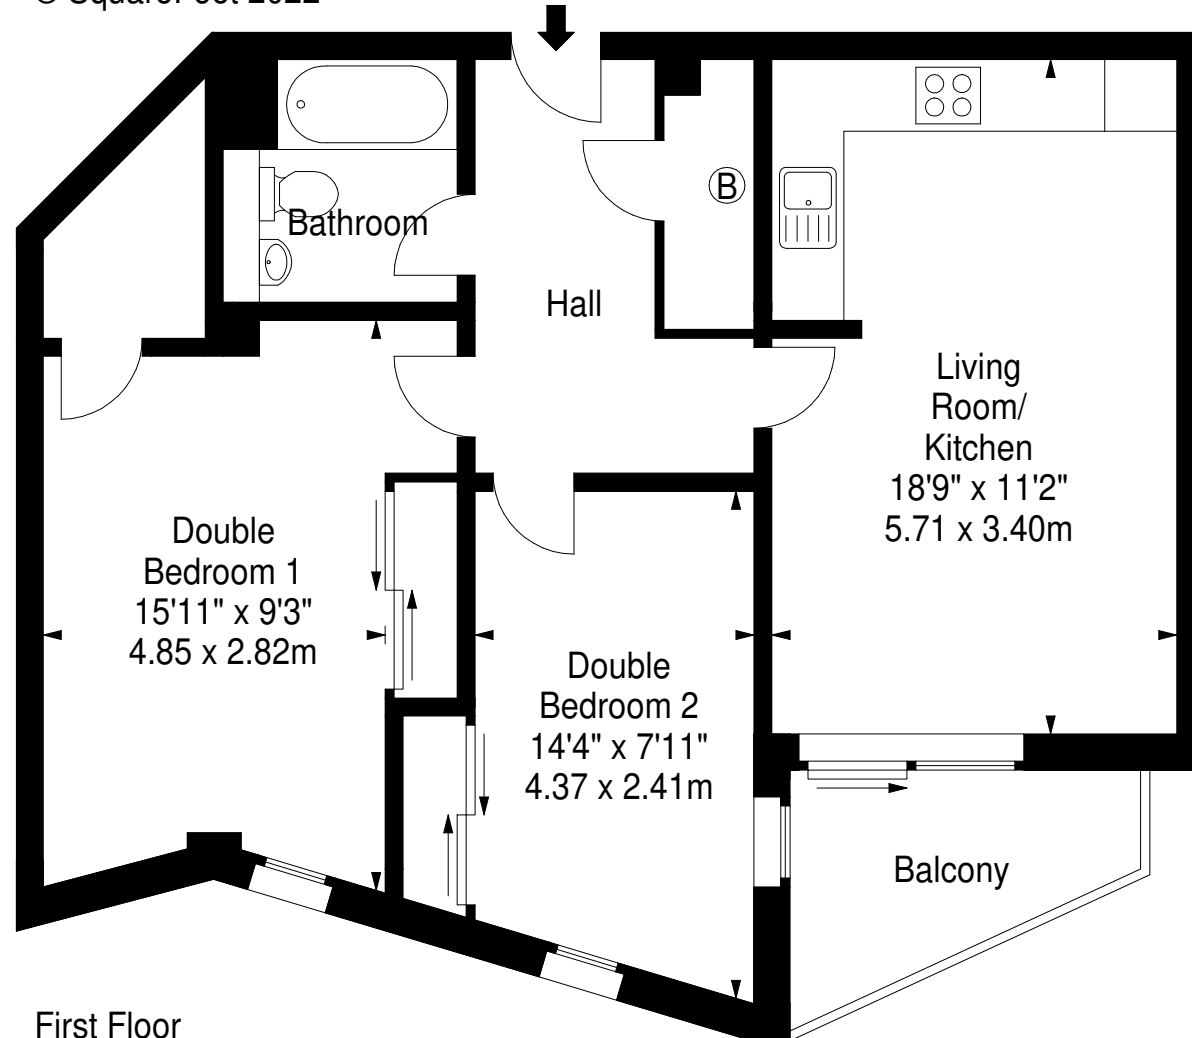

**Hesperus Crossway,  
Edinburgh,  
Midlothian, EH5 1GH**

Approx. Gross Internal Area  
679 Sq Ft - 63.08 Sq M  
For identification only. Not to scale.  
© SquareFoot 2022

First Floor