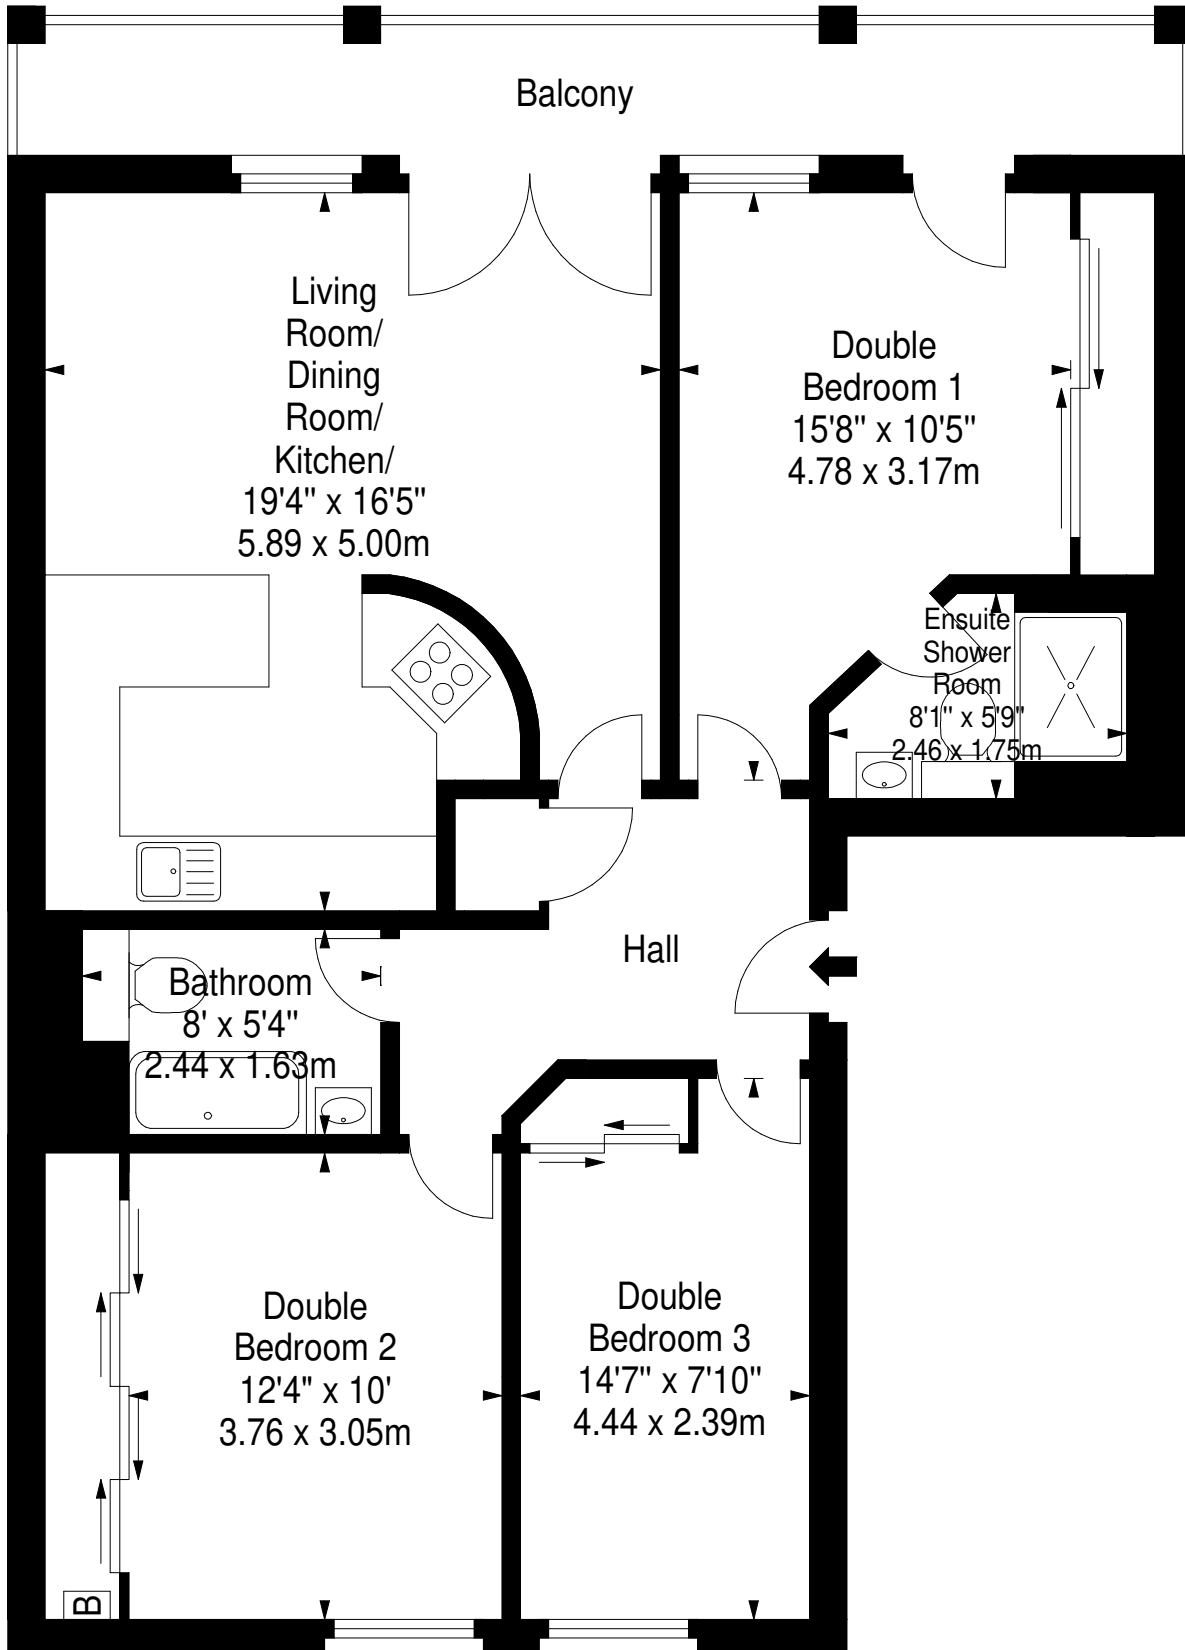

**Portobello High Street,
Edinburgh, EH15 1AN**

Approx. Gross Internal Area
934 Sq Ft - 86.77 Sq M
For identification only. Not to scale.
© SquareFoot 2022

First Floor