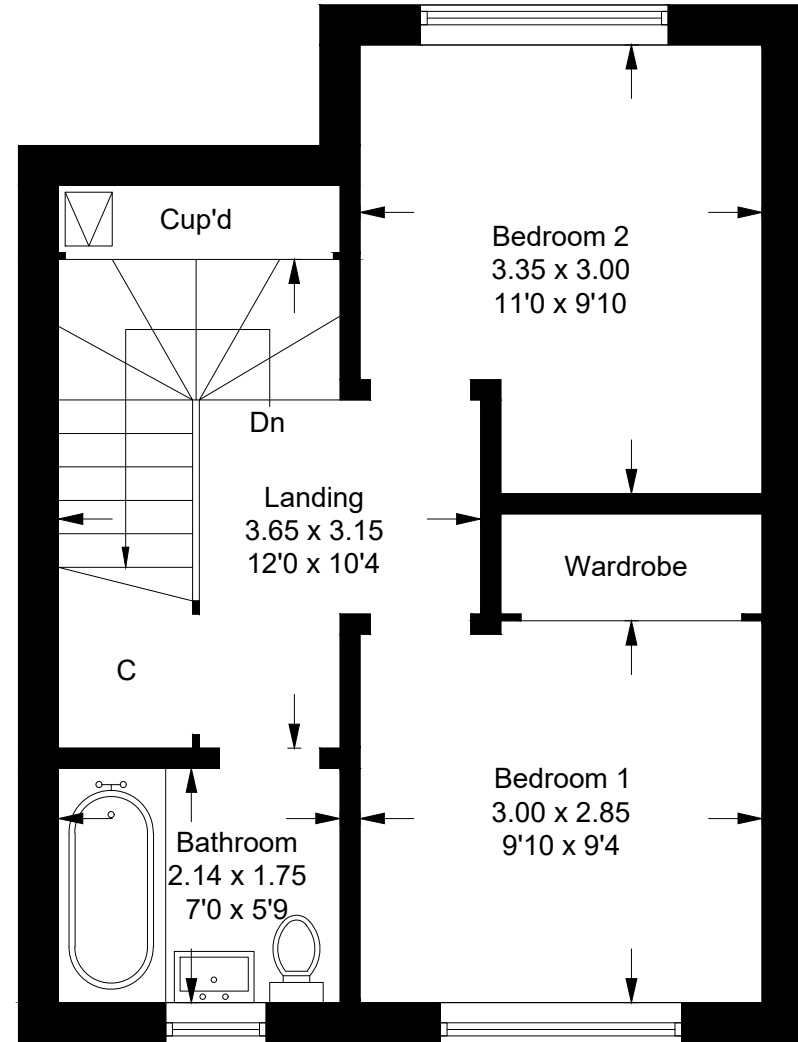

# 76 Henry Street

Approximate Gross Internal Area = 73.8 sq m / 794 sq ft

**First Floor**

**Attic Floor**

Illustration for identification purposes only, measurements are approximate, not to scale. floorplansUsketch.com © (ID1028612)