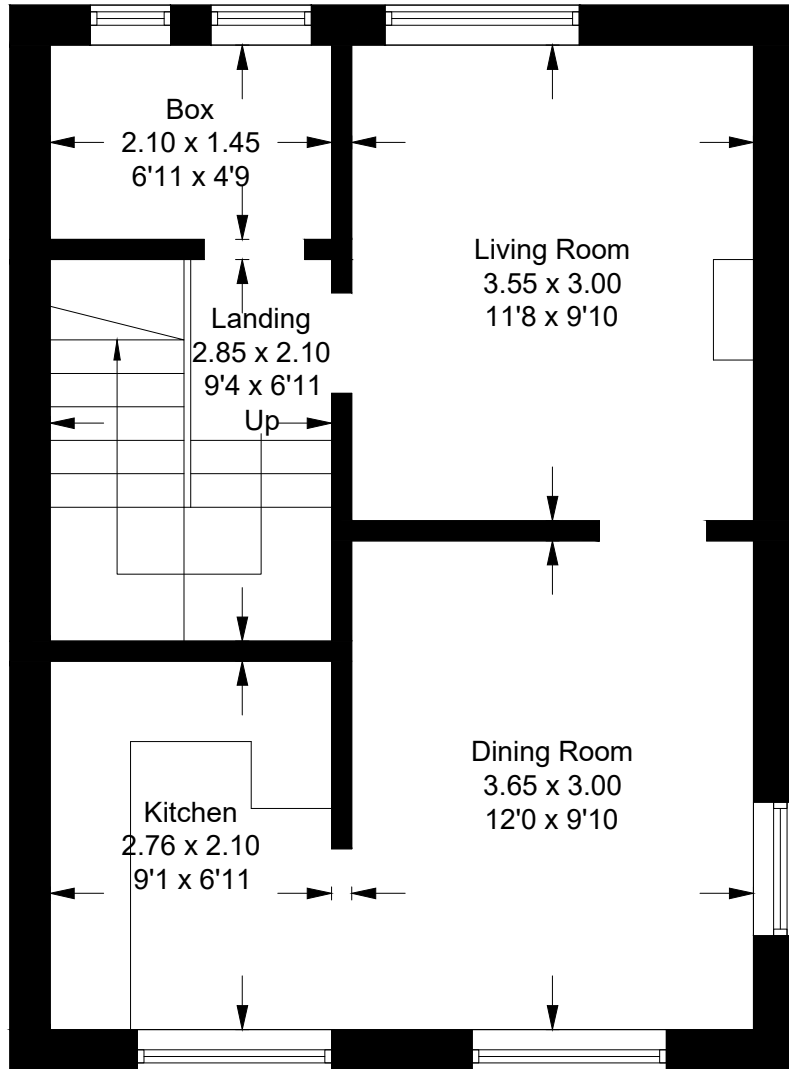

# 76 Henry Street

Approximate Gross Internal Area = 73.8 sq m / 794 sq ft

**First Floor**

**Attic Floor**

Illustration for identification purposes only, measurements are approximate, not to scale. floorplansUsketch.com © (ID1028612)