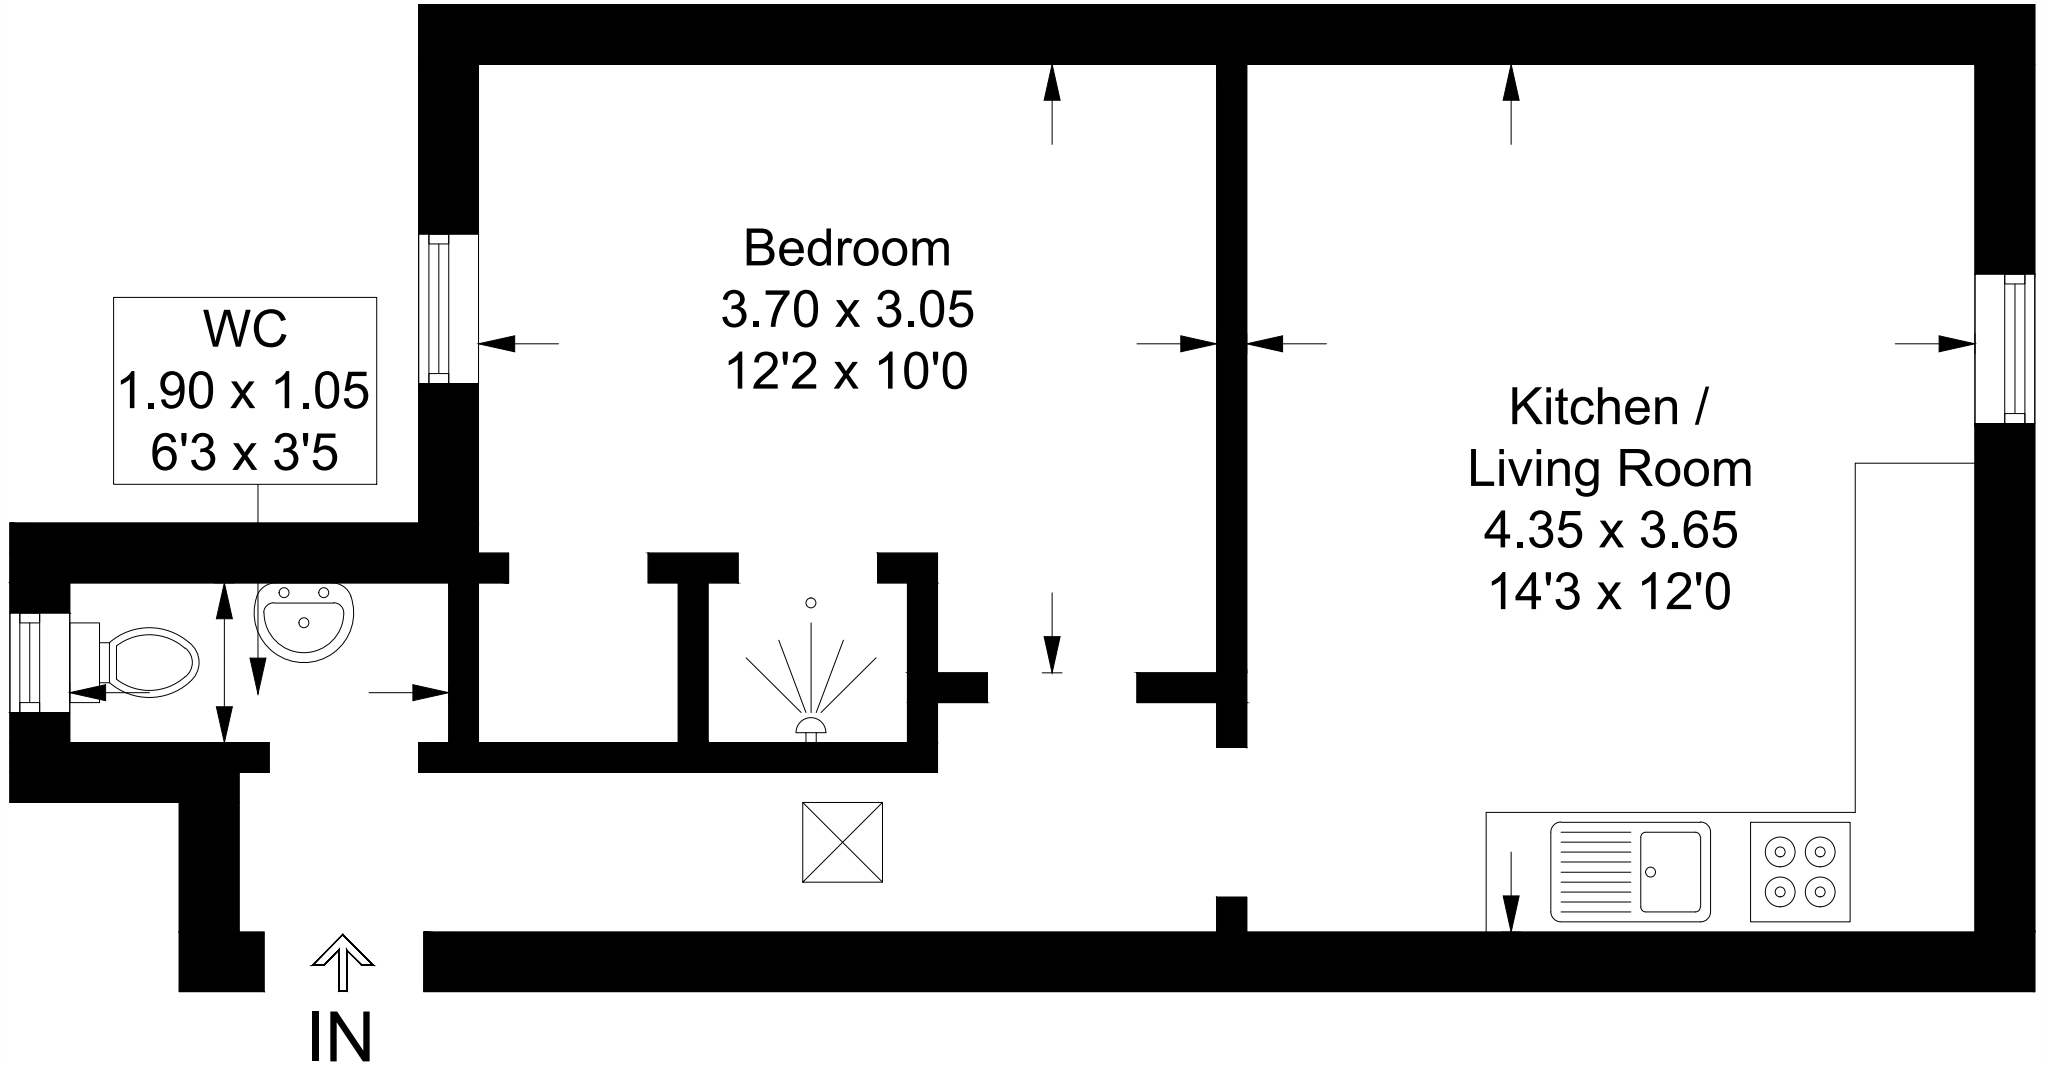

# 77a Channel Street, Galashiels

Approximate Gross Internal Area = 35.4 sq m / 381 sq ft

Illustration for identification purposes only, measurements are approximate, not to scale. floorplansUsketch.com © (ID1046013)