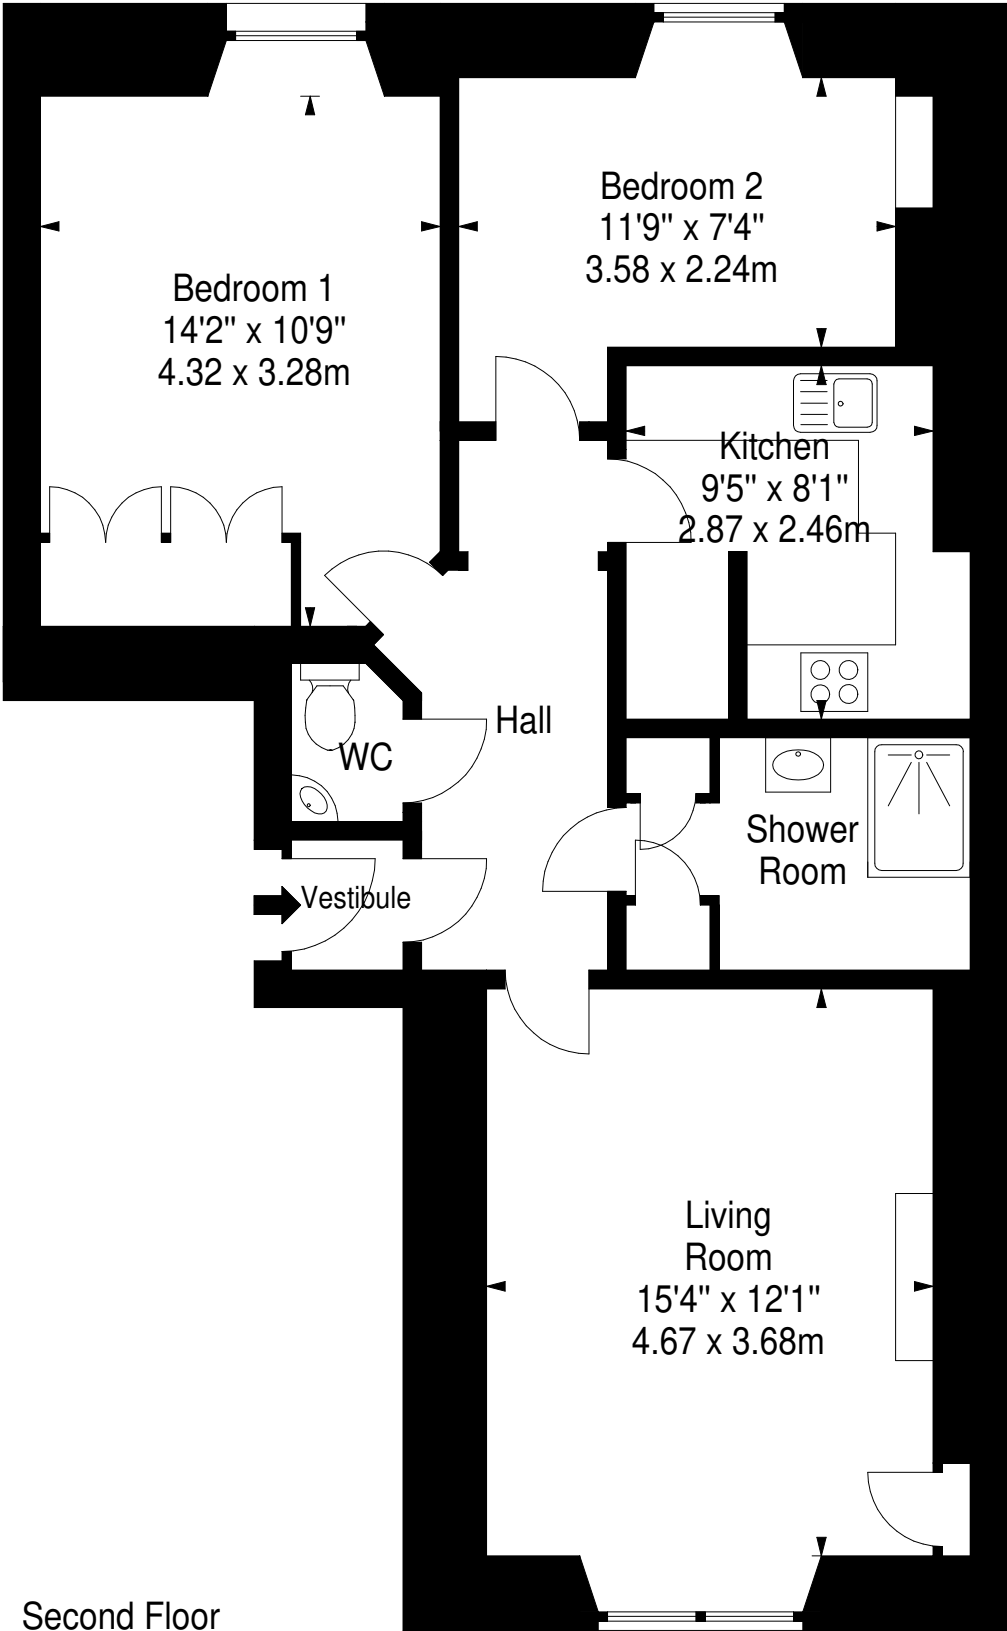

**Fowler Terrace,
Edinburgh,
Midlothian, EH11 1BZ**

Approx. Gross Internal Area
737 Sq Ft - 68.47 Sq M
For identification only. Not to scale.
© SquareFoot 2024

Second Floor