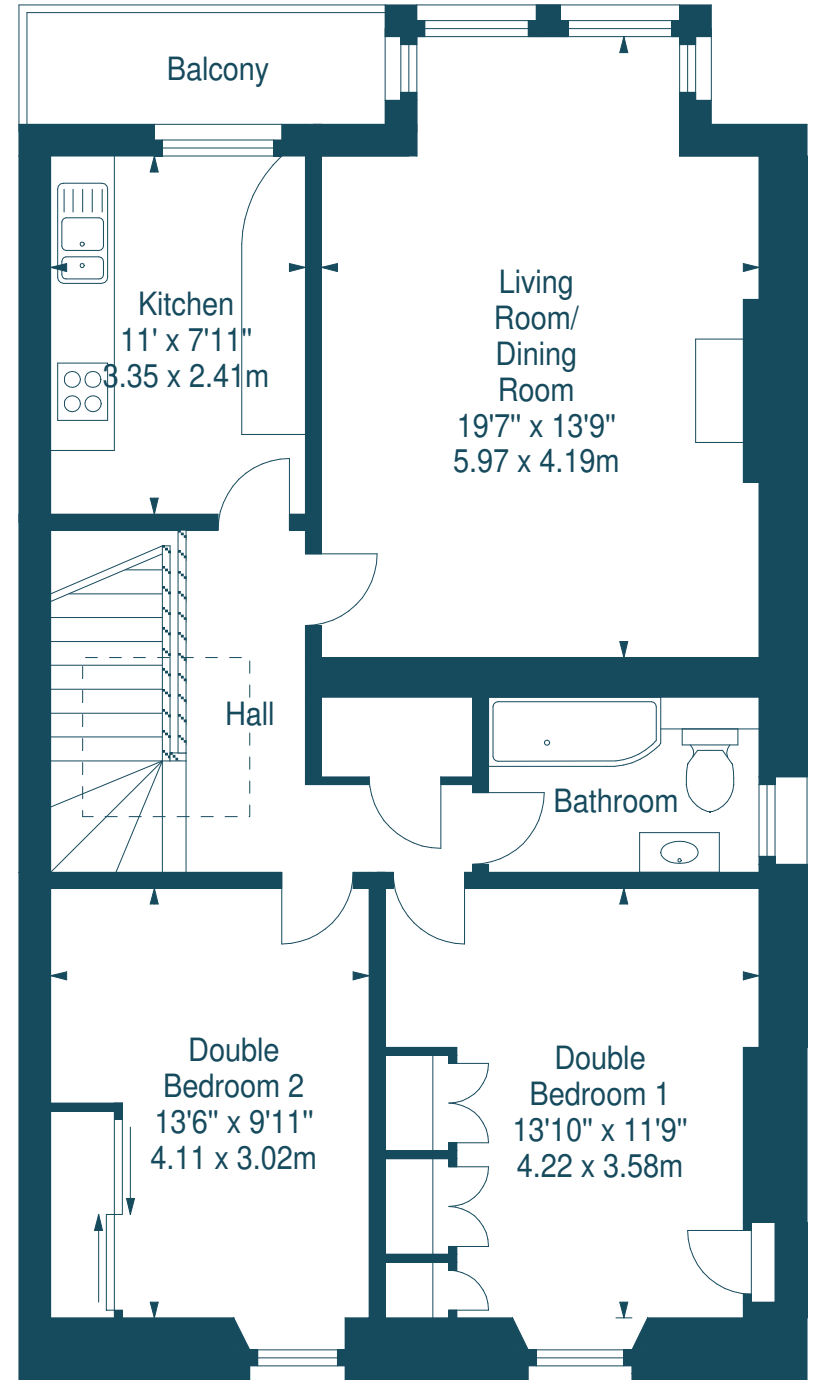

**Morton Street,
Edinburgh,
Midlothian, EH15 2HZ**

Approx. Gross Internal Area
881 Sq Ft - 81.84 Sq M
Shed

Approx. Gross Internal Area
18 Sq Ft - 1.67 Sq M
For identification only. Not to scale.
© SquareFoot 2024

Ground Floor
Entrance

Ground Floor

First Floor