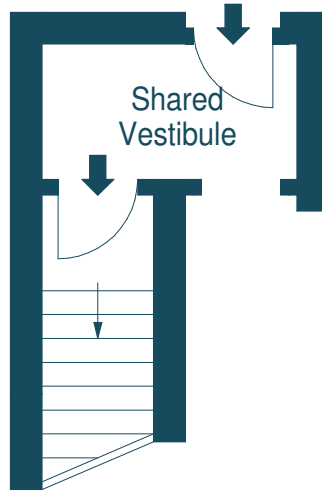

**Morton Street,
Edinburgh,
Midlothian, EH15 2HZ**

Approx. Gross Internal Area
881 Sq Ft - 81.84 Sq M
Shed

Approx. Gross Internal Area
18 Sq Ft - 1.67 Sq M
For identification only. Not to scale.
© SquareFoot 2024

Ground Floor
Entrance

Ground Floor

First Floor