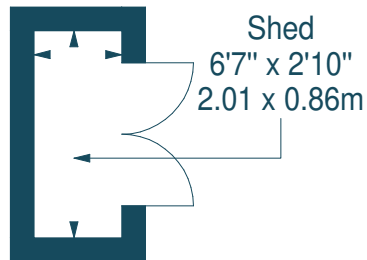

**Morton Street,
Edinburgh,
Midlothian, EH15 2HZ**

Approx. Gross Internal Area
881 Sq Ft - 81.84 Sq M
Shed

Approx. Gross Internal Area
18 Sq Ft - 1.67 Sq M
For identification only. Not to scale.
© SquareFoot 2024

Ground Floor
Entrance

Ground Floor

First Floor