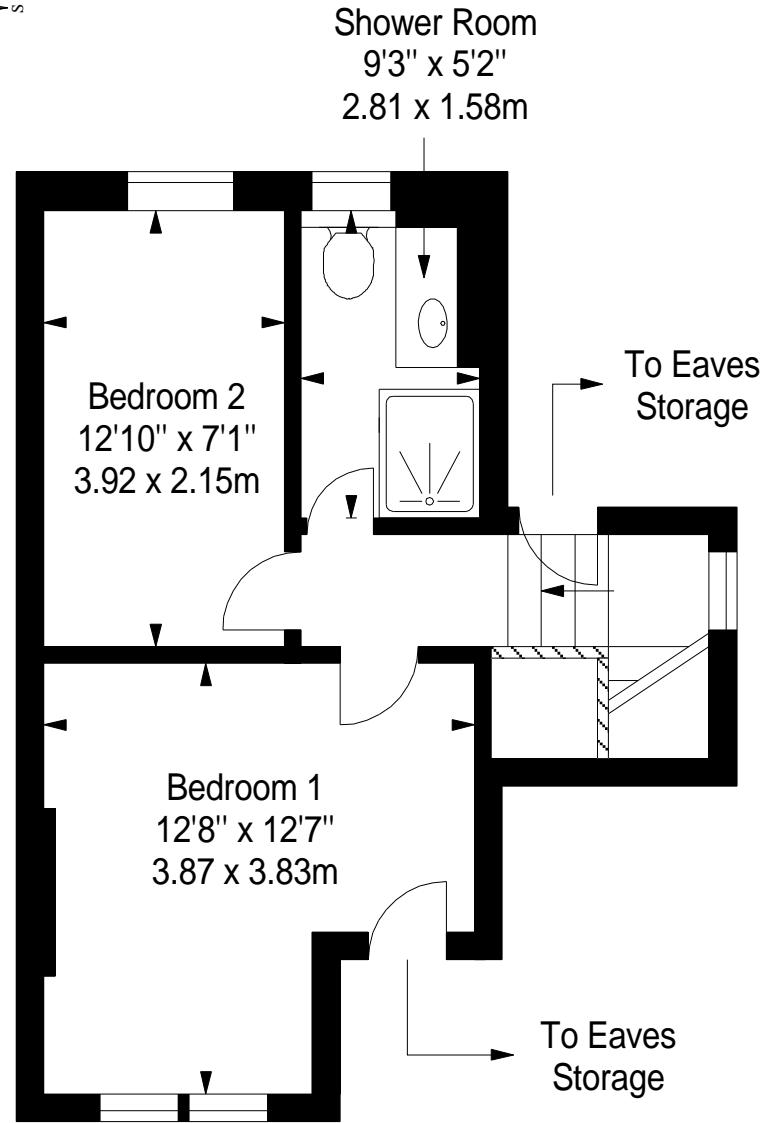

Ground Floor

Approx. 49.2 sq. metres (529.6 sq. feet)

Kitchen
11'8" x 8'0"
3.56 x 2.45m

First Floor

Approx. 32.7 sq. metres (352.0 sq. feet)

Shower Room
9'3" x 5'2"
2.81 x 1.58m

Bedroom 2
12'10" x 7'1"
3.92 x 2.15m

Bedroom 1
12'8" x 12'7"
3.87 x 3.83m

To Eaves
Storage

To Eaves
Storage

Total area: approx. 81.9 sq. metres (881.6 sq. feet)