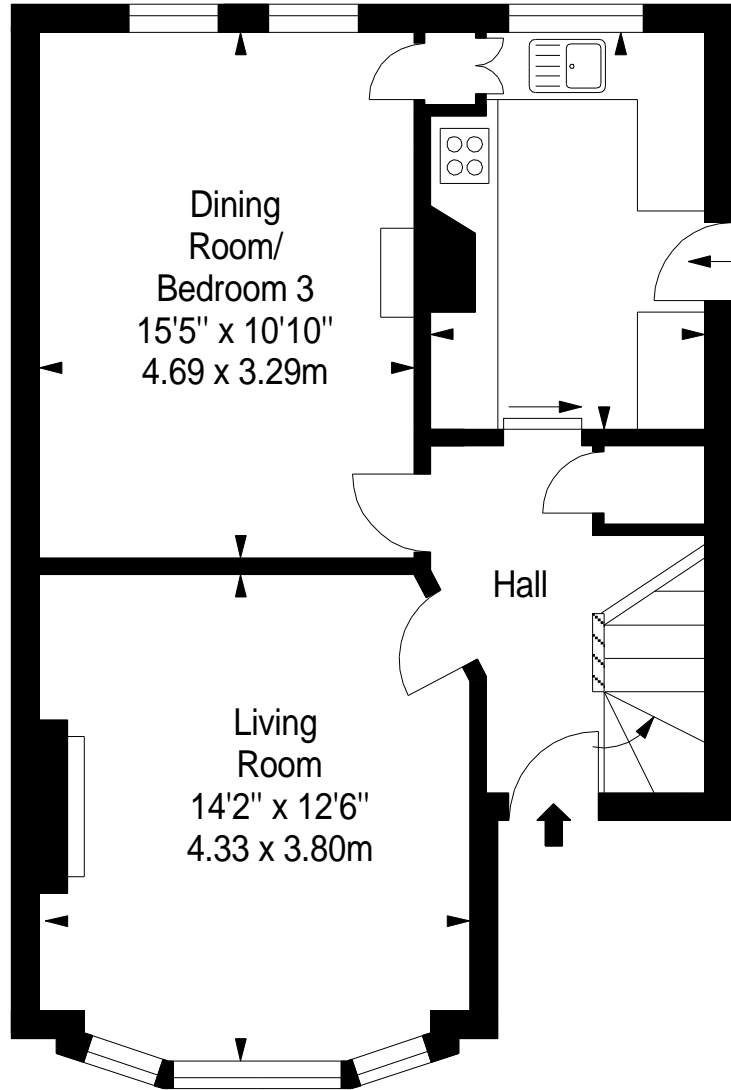

Ground Floor

Approx. 49.2 sq. metres (529.6 sq. feet)

Kitchen
11'8" x 8'0"
3.56 x 2.45m

First Floor

Approx. 32.7 sq. metres (352.0 sq. feet)

Shower Room
9'3" x 5'2"
2.81 x 1.58m

Bedroom 2
12'10" x 7'1"
3.92 x 2.15m

Bedroom 1
12'8" x 12'7"
3.87 x 3.83m

To Eaves
Storage

To Eaves
Storage

Total area: approx. 81.9 sq. metres (881.6 sq. feet)