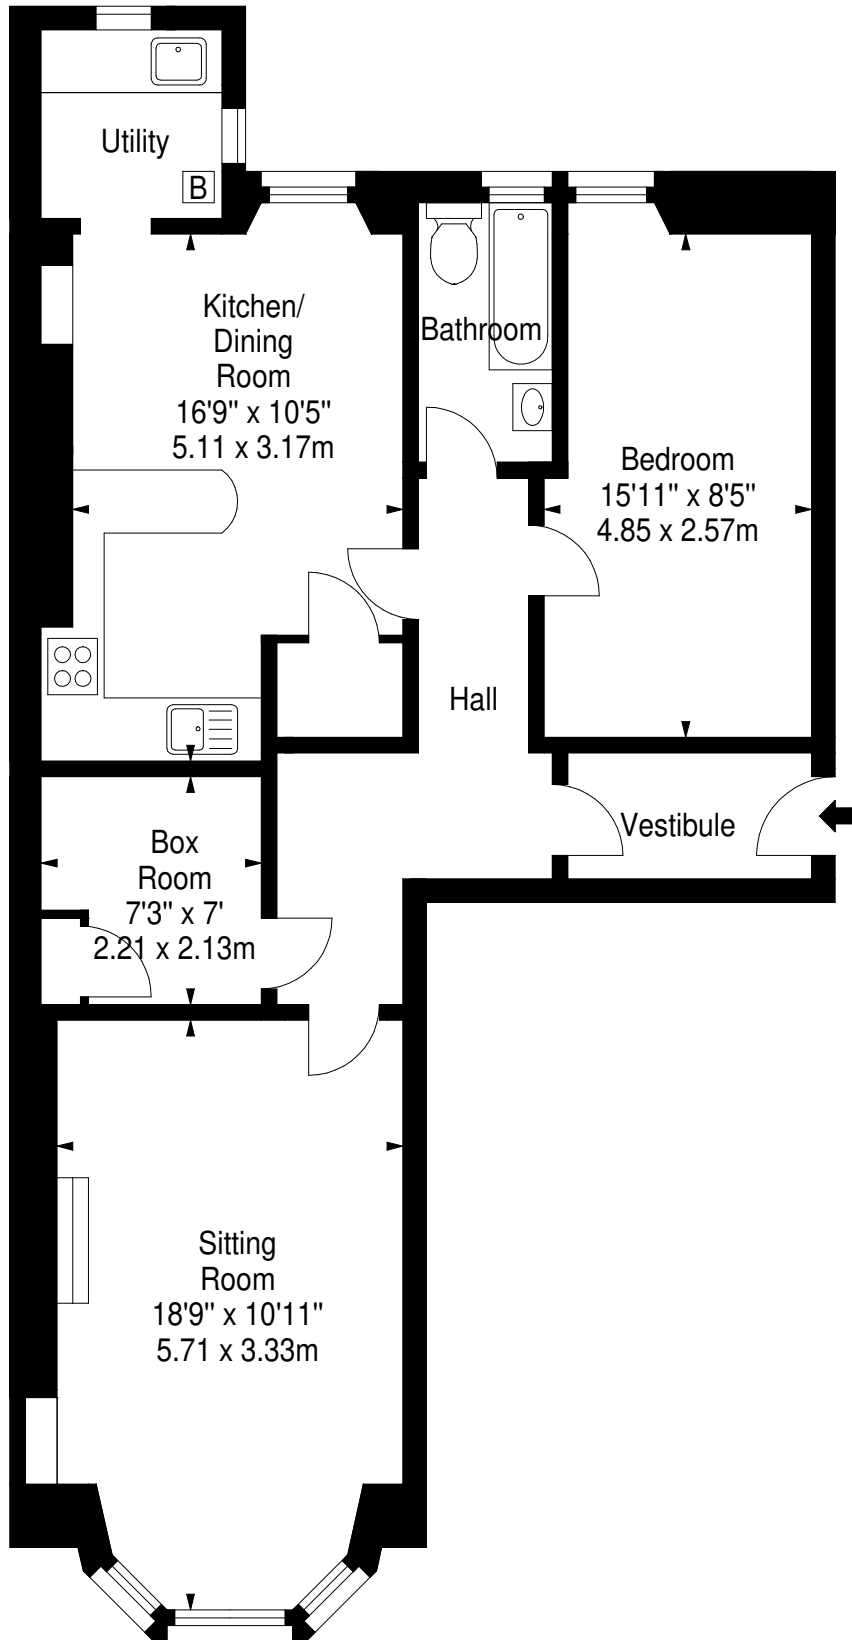

Temple Park Crescent,
Edinburgh,
Midlothian, EH11 1JF

Approx. Gross Internal Area
795 Sq Ft - 73.86 Sq M
For identification only. Not to scale.
© SquareFoot 2024

First Floor