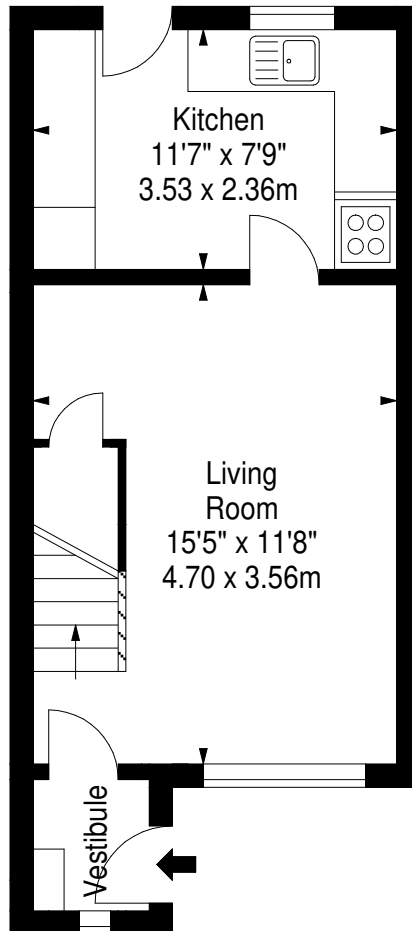

**Hermitage Park Grove,  
Edinburgh,  
Midlothian, EH6 8DU**

Approx. Gross Internal Area  
576 Sq Ft - 53.51 Sq M  
Attic

Approx. Gross Internal Area  
89 Sq Ft - 8.27 Sq M  
For identification only. Not to scale.  
© SquareFoot 2024

Ground Floor

First Floor

Attic