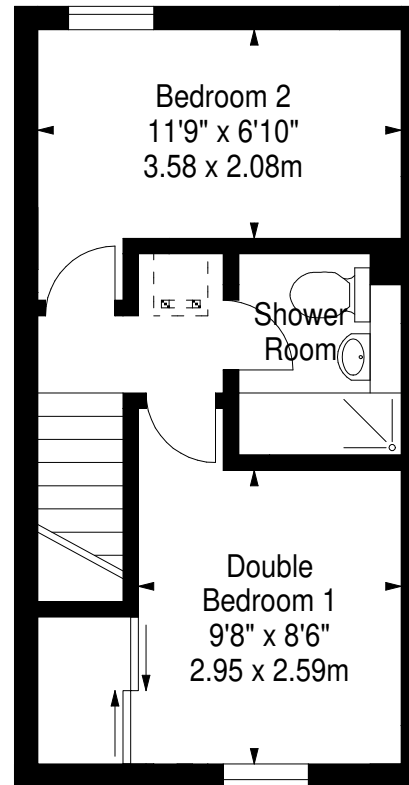

**Hermitage Park Grove,  
Edinburgh,  
Midlothian, EH6 8DU**

Approx. Gross Internal Area  
576 Sq Ft - 53.51 Sq M  
Attic

Approx. Gross Internal Area  
89 Sq Ft - 8.27 Sq M  
For identification only. Not to scale.  
© SquareFoot 2024

Ground Floor

First Floor

Attic