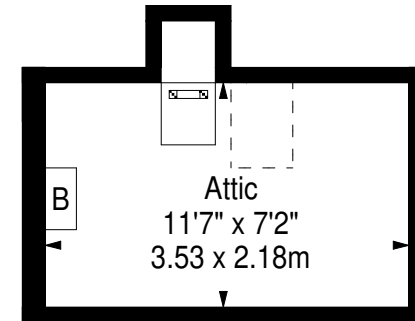

**Hermitage Park Grove,  
Edinburgh,  
Midlothian, EH6 8DU**

Approx. Gross Internal Area  
576 Sq Ft - 53.51 Sq M  
Attic

Approx. Gross Internal Area  
89 Sq Ft - 8.27 Sq M  
For identification only. Not to scale.  
© SquareFoot 2024

Ground Floor

First Floor

Attic