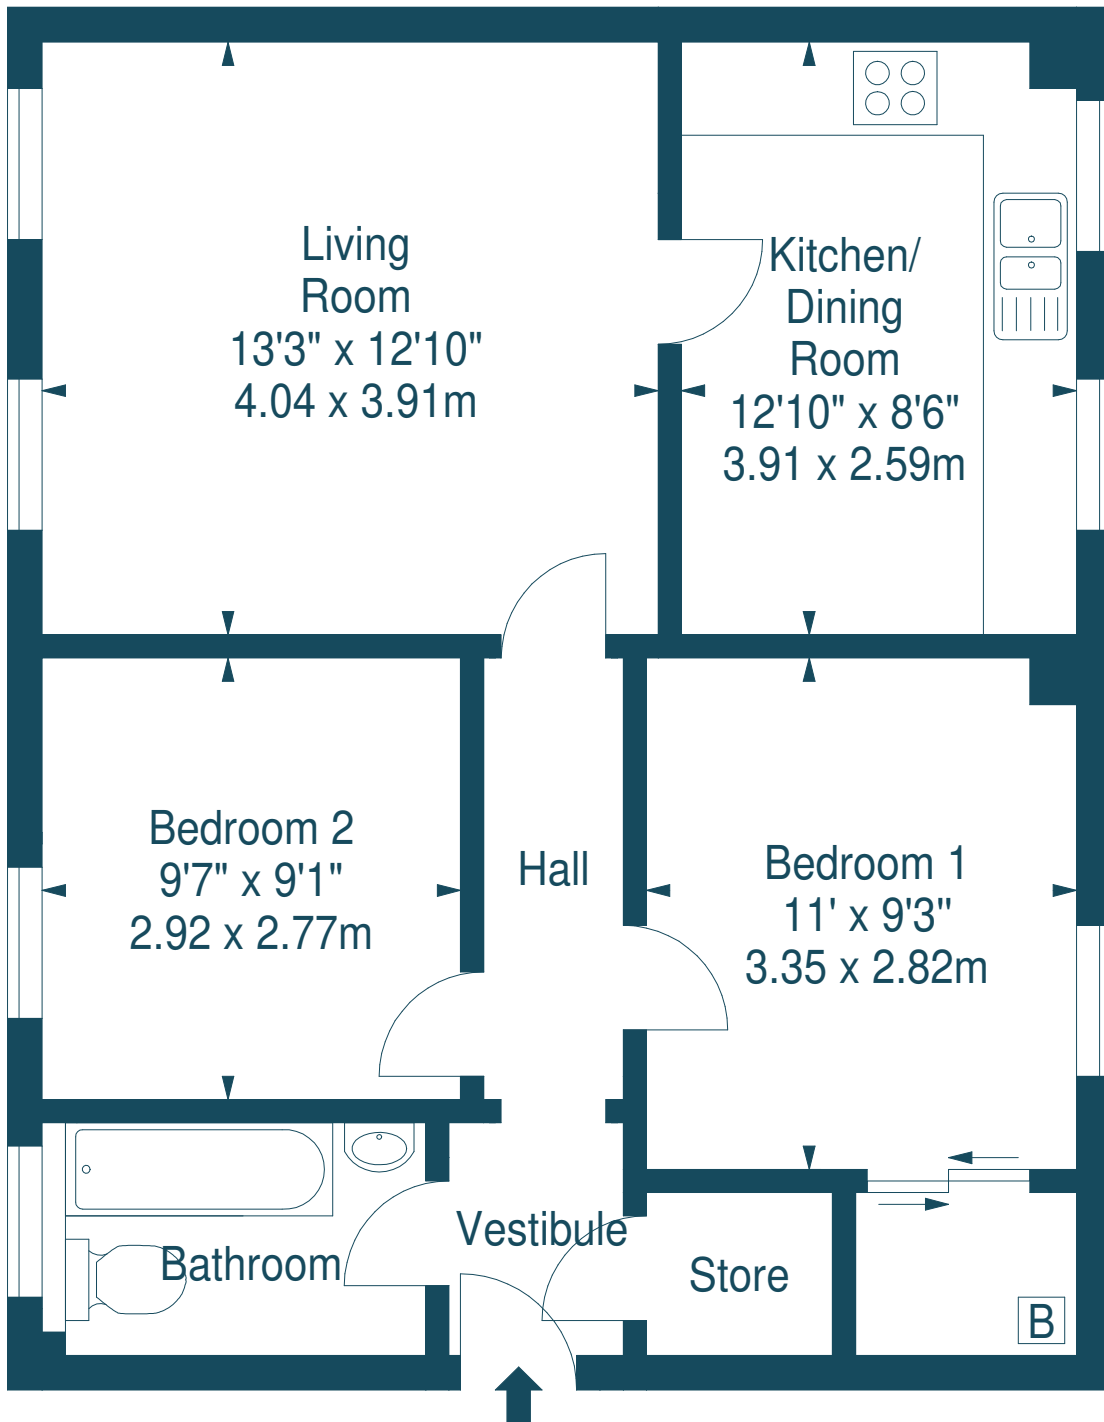

**Ettrickdale Place,
Edinburgh,
Midlothian, EH3 5JN**

Approx. Gross Internal Area
629 Sq Ft - 58.43 Sq M
For identification only. Not to scale.
© SquareFoot 2024

Ground Floor